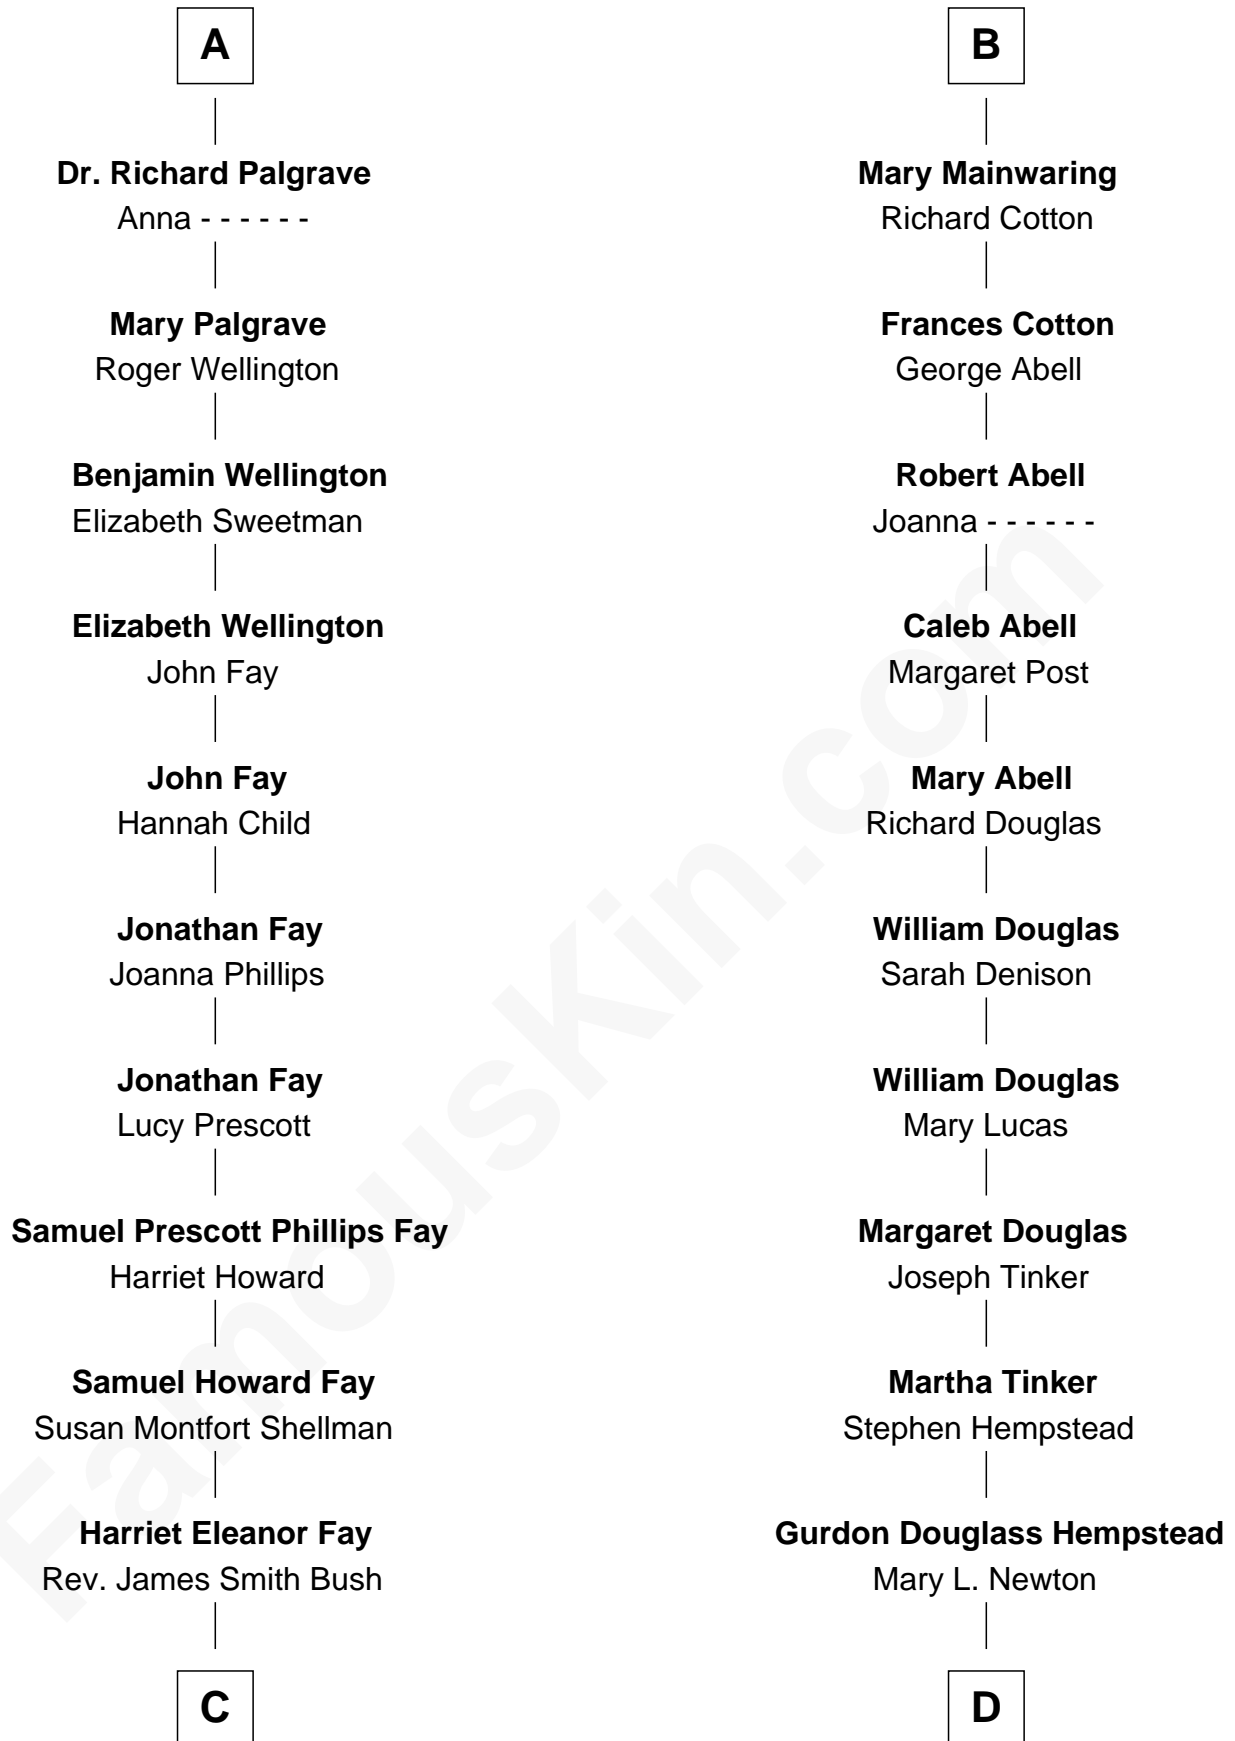

**FamousKin.com**  
**Relationship Chart of**  
**George W. Bush**  
*43rd U.S. President*

**20th cousin 1 time removed of**  
**Richard Gere**  
*Movie Actor*

**Sir Richard Fitzalan**  
 Elizabeth de Bohun

**C**

**Samuel Prescott Bush**

Flora Sheldon

**Prescott Sheldon Bush**

Dorothy Wear Walker

**George Herbert Walker Bush**

Barbara Pierce

**George W. Bush**

*43rd U.S. President*

**D**

**Julia Anne Hempstead**

Elisha Thomas Tiffany

**Nelson Leroy Tiffany**

Evaline Harriet Williams

**William Stanton Tiffany**

Anna Rebecca Stevens