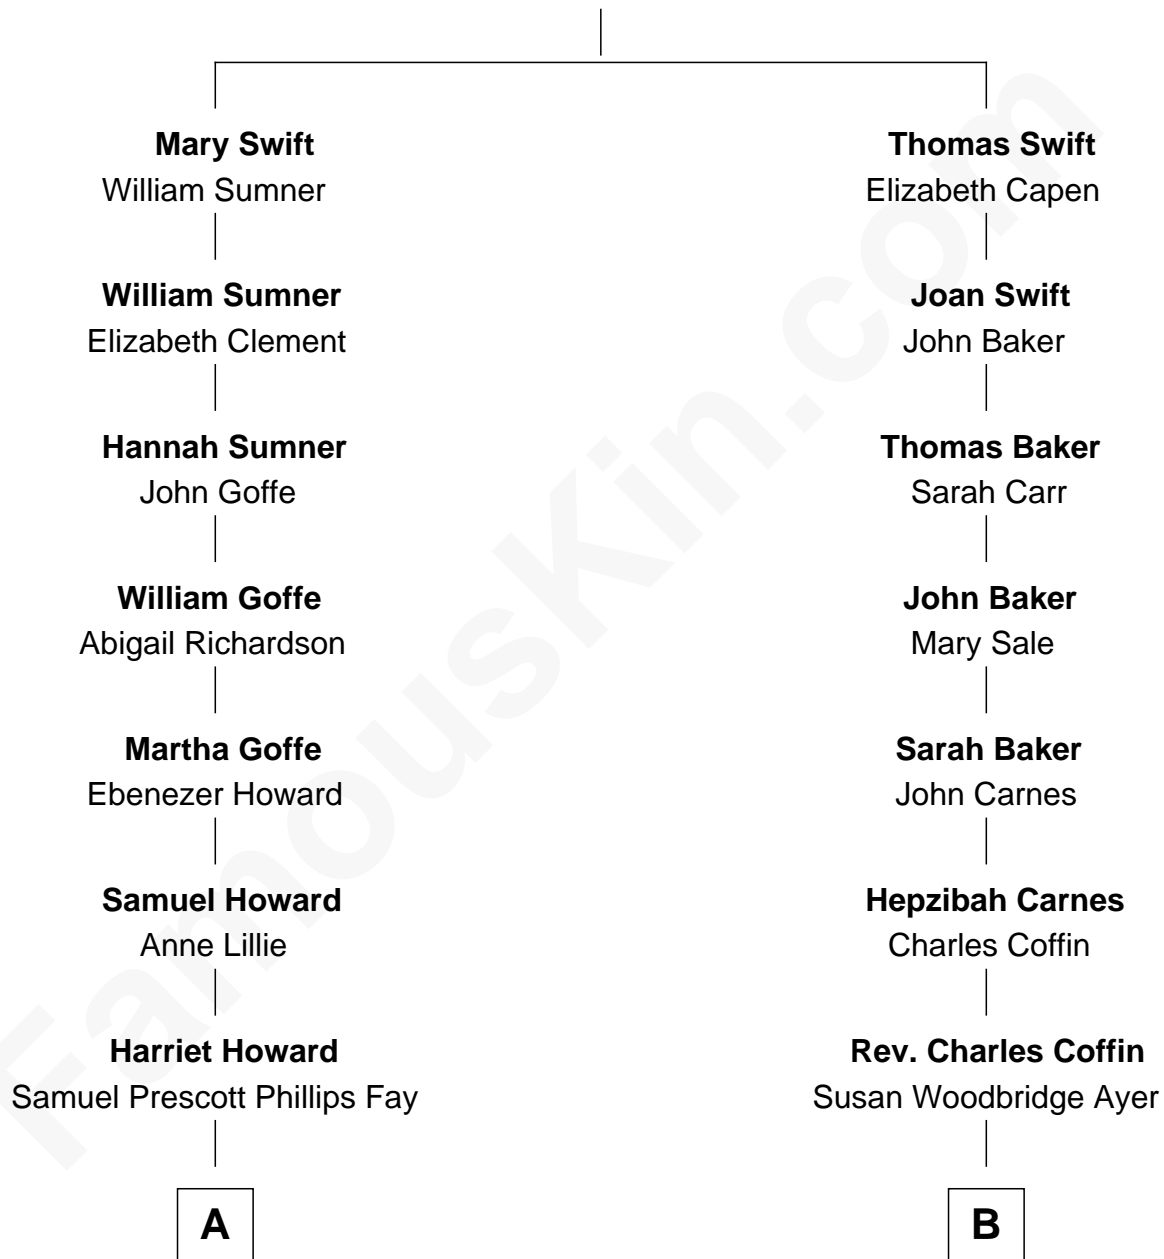

FamousKin.com
Relationship Chart of
George W. Bush
43rd U.S. President

10th cousin 2 times removed of
Tennessee Williams
Author of A Streetcar Named Desire

----- Swift

A

Samuel Howard Fay
Susan Montfort Shellman

Harriet Eleanor Fay
Rev. James Smith Bush

Samuel Prescott Bush
Flora Sheldon

Prescott Sheldon Bush
Dorothy Wear Walker

George Herbert Walker Bush
Barbara Pierce

George W. Bush
43rd U.S. President

B

Cornelius Worcester Coffin
Nancy McCorkle

Isabelle Coffin
Thomas Lanier Williams

Cornelius Coffin Williams
Edwina Dakin

Tennessee Williams
Author of A Streetcar Named Desire