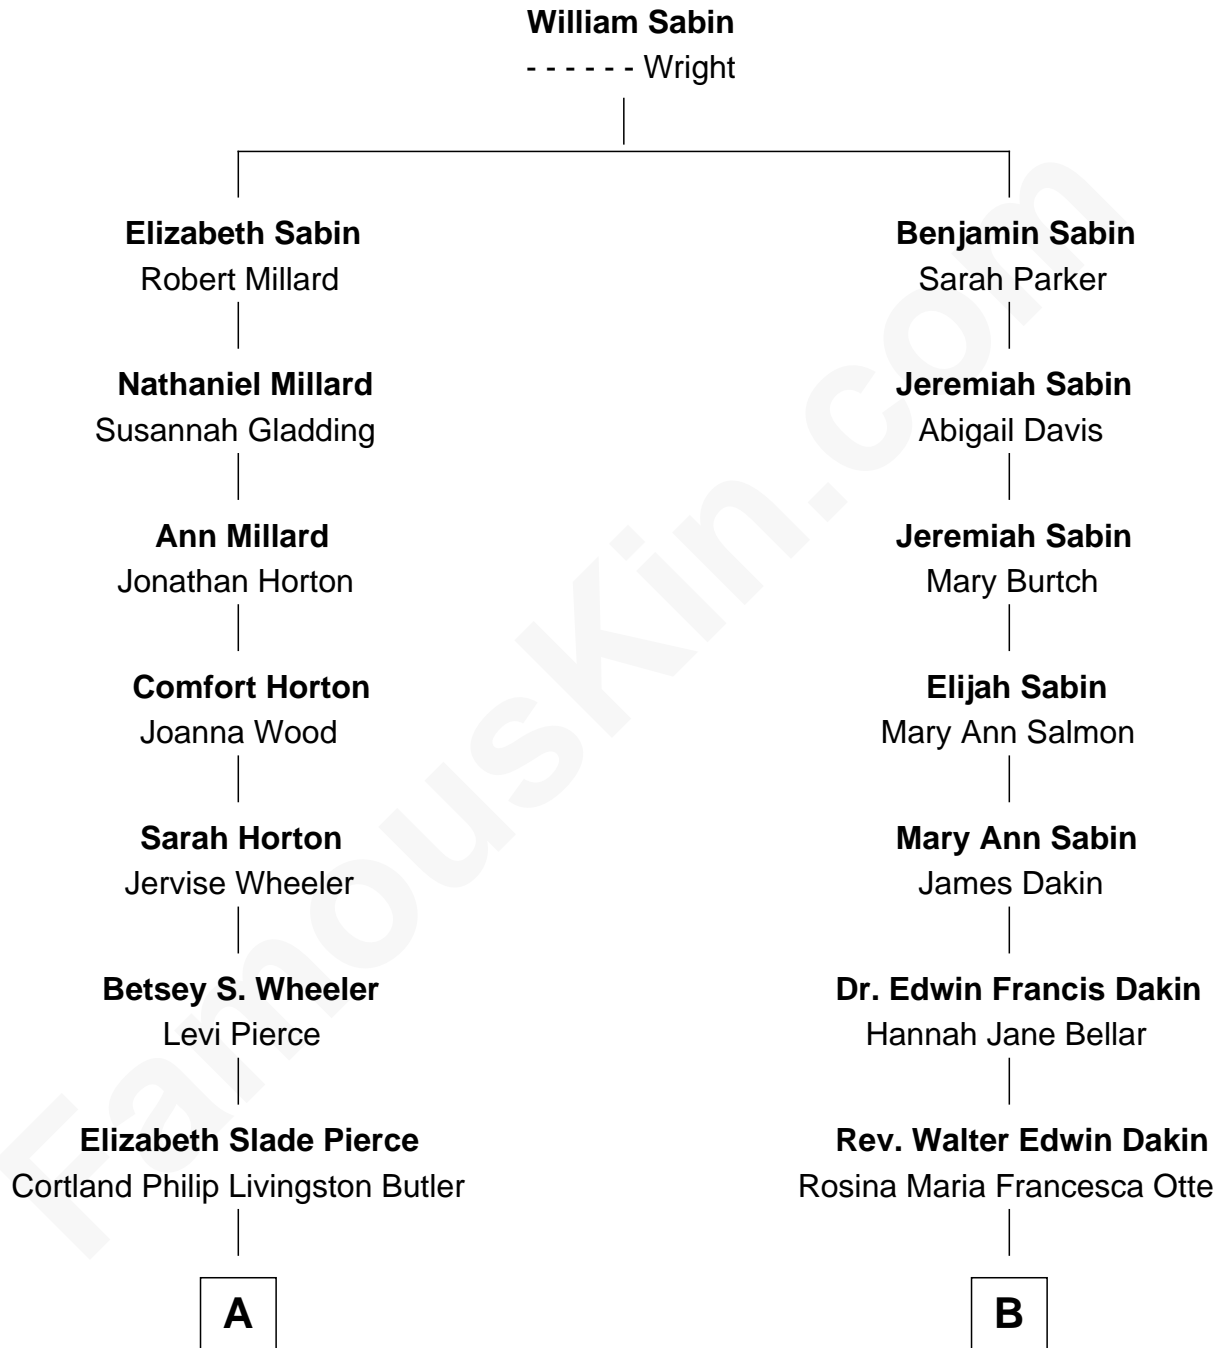

**FamousKin.com**  
**Relationship Chart of**  
**George W. Bush**  
*43rd U.S. President*

**8th cousin 3 times removed of**  
**Tennessee Williams**  
*Author of A Streetcar Named Desire*

**A**

**Mary Elizabeth Butler**  
Robert Emmet Sheldon

**Flora Sheldon**  
Samuel Prescott Bush

**Prescott Sheldon Bush**  
Dorothy Wear Walker

**George Herbert Walker Bush**  
Barbara Pierce

**George W. Bush**  
*43rd U.S. President*

**B**

**Edwina Dakin**  
Cornelius Coffin Williams

**Tennessee Williams**  
*Author of A Streetcar Named Desire*

FamousKin.com