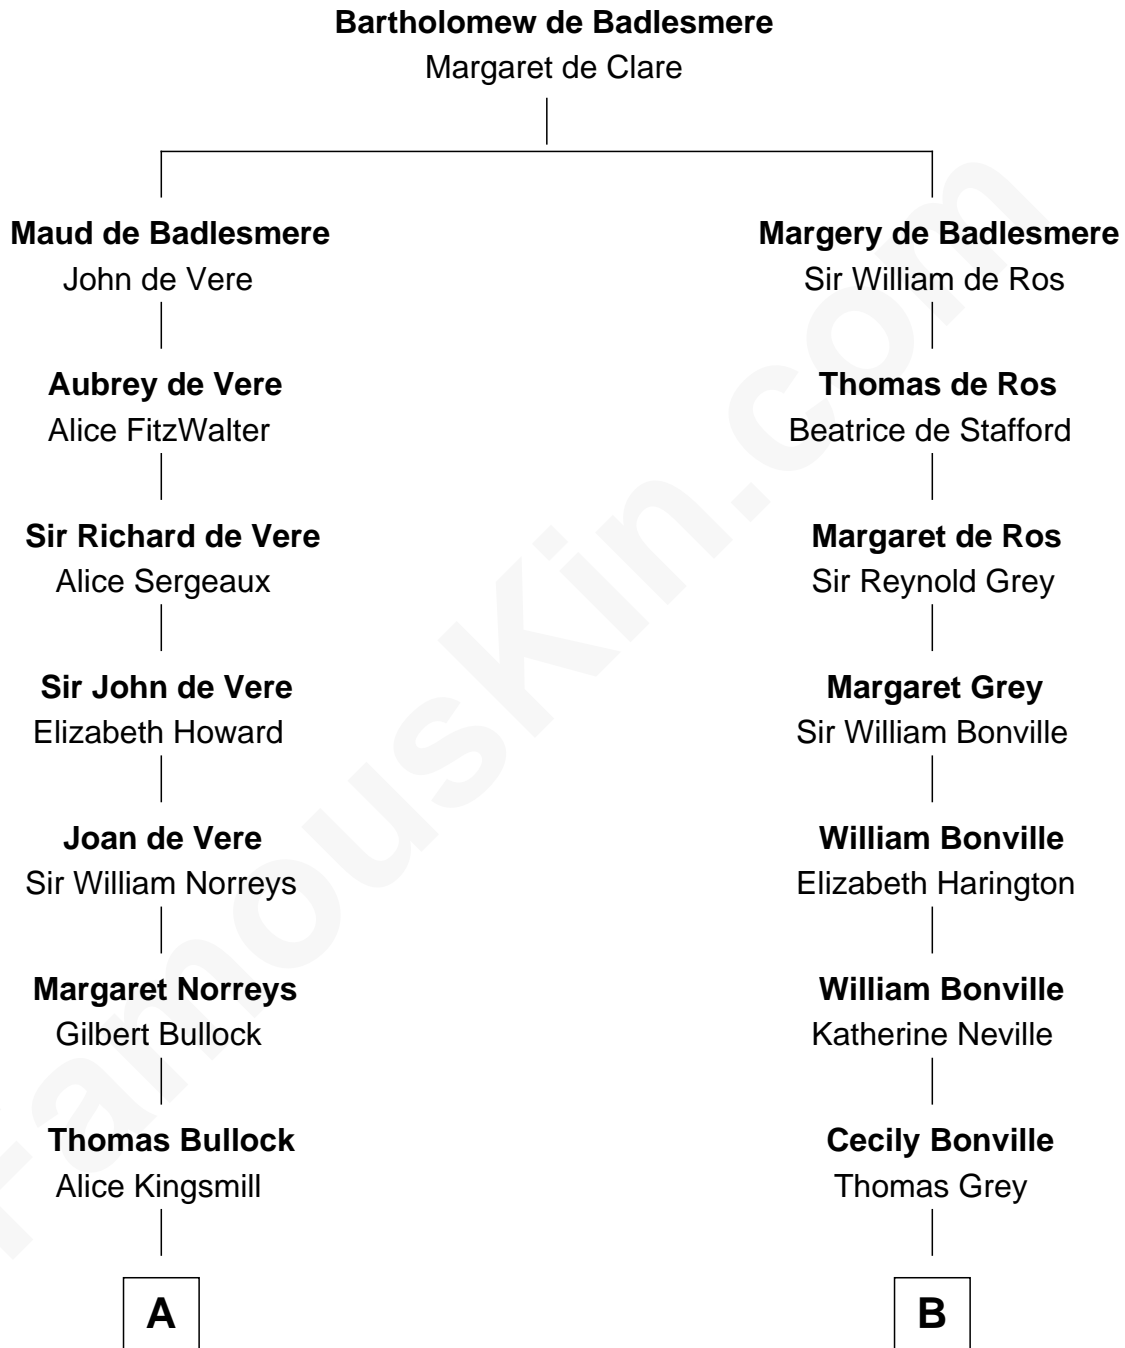

FamousKin.com
Relationship Chart of
George W. Bush
43rd U.S. President

20th cousin 1 time removed of
Tennessee Williams
Author of A Streetcar Named Desire

C

Harriet Eleanor Fay
Rev. James Smith Bush

Samuel Prescott Bush
Flora Sheldon

Prescott Sheldon Bush
Dorothy Wear Walker

George Herbert Walker Bush
Barbara Pierce

George W. Bush
43rd U.S. President

D

Cornelius Worcester Coffin
Nancy McCorkle

Isabelle Coffin
Thomas Lanier Williams

Cornelius Coffin Williams
Edwina Dakin

Tennessee Williams
Author of A Streetcar Named Desire