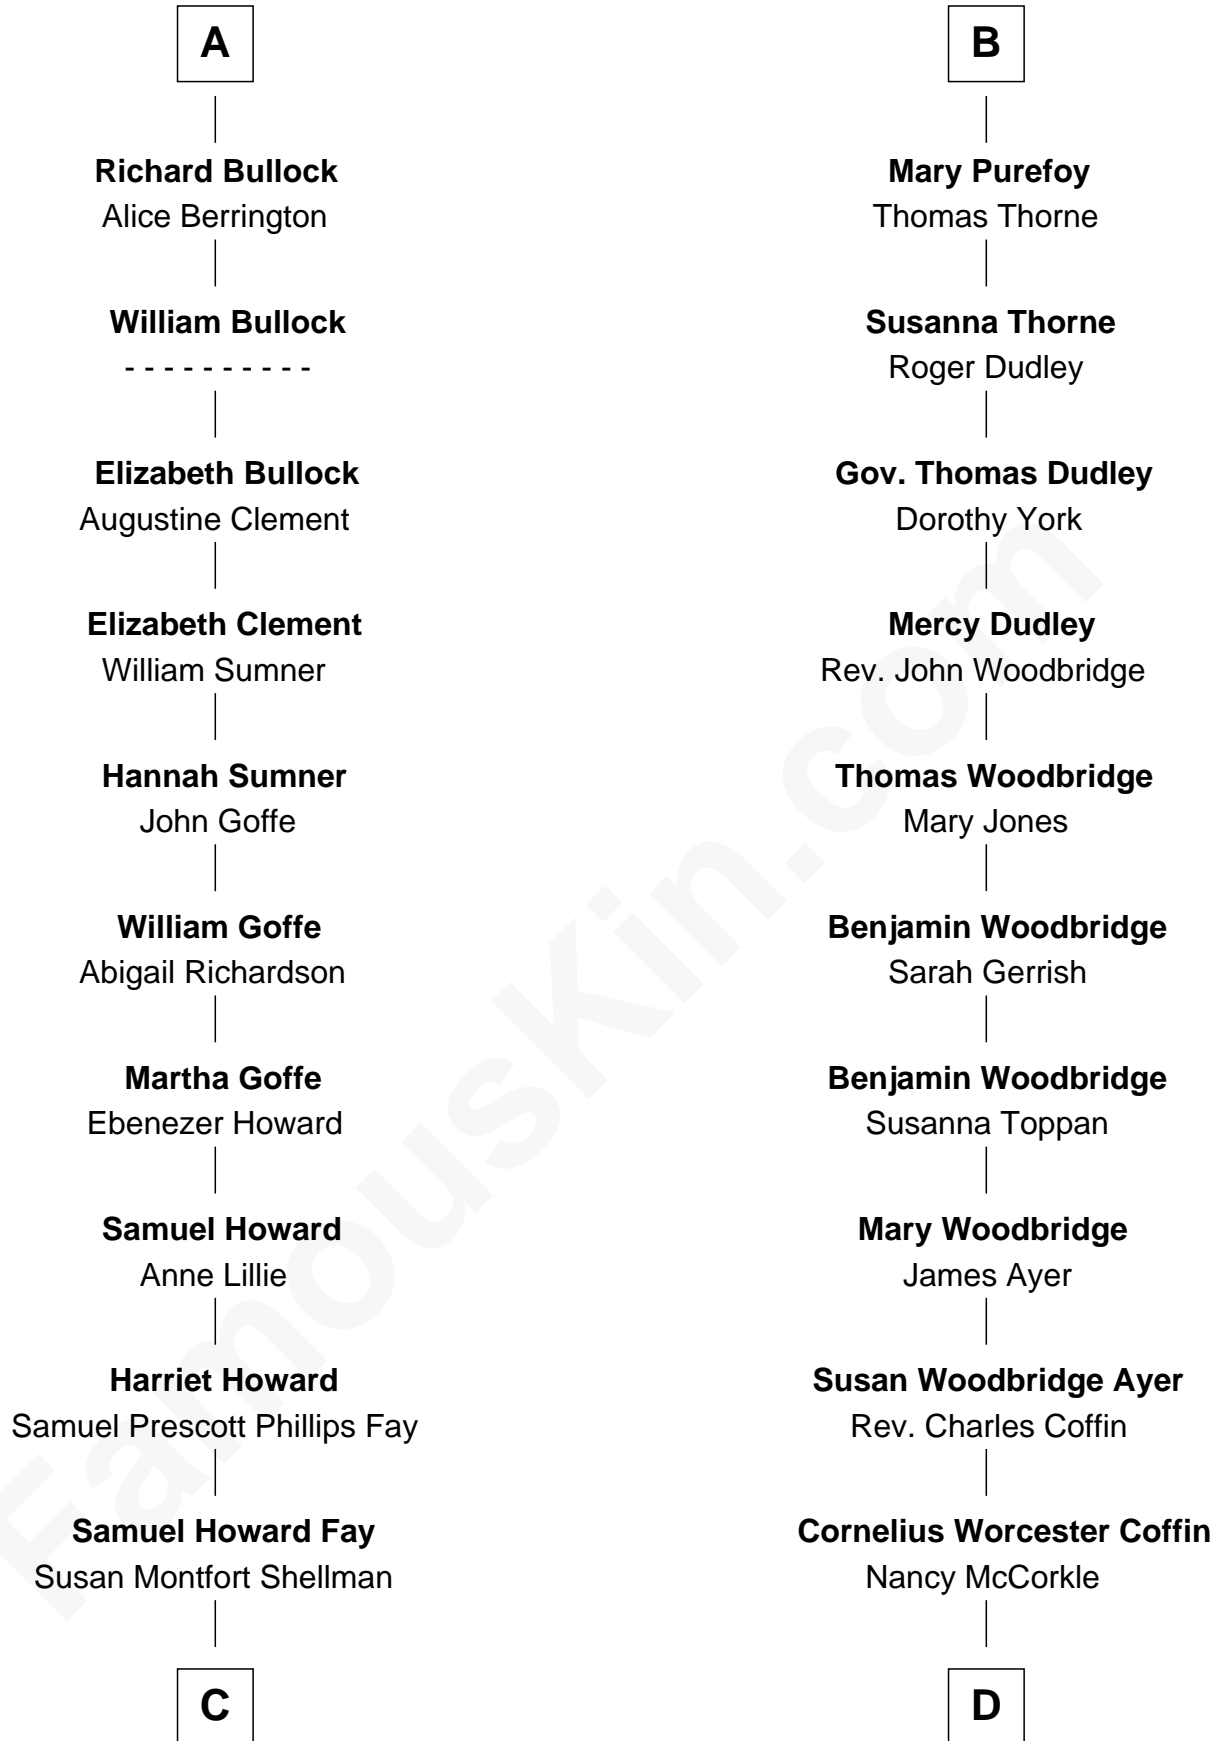

**FamousKin.com**  
**Relationship Chart of**  
**George W. Bush**  
*43rd U.S. President*

**19th cousin 2 times removed of**  
**Tennessee Williams**  
*Author of A Streetcar Named Desire*

**Sir John Howard**  
 Alice de Bois

**Sir Robert Howard**  
 Margaret de Scales

**Joan Howard**  
 Sir Peter de Brewes

**Sir John Howard**  
 Margaret de Plaiz

**Beatrice Brewes**  
 Sir Hugh Shirley

**Sir John Howard**  
 Joan Walton

**Sir Ralph Shirley**  
 Joan Basset

**Elizabeth Howard**  
 Sir John de Vere

**Beatrice Shirley**  
 John Brome

**Joan de Vere**  
 Sir William Norreys

**Isabel Brome**  
 John Denton

**Margaret Norreys**  
 Gilbert Bullock

**Alice Denton**  
 Nicholas Purefoy

**Thomas Bullock**  
 Alice Kingsmill

**Edward Purefoy**  
 Anne Fettiplace

**A**

**B**

**C**

**Harriet Eleanor Fay**  
Rev. James Smith Bush

**Samuel Prescott Bush**  
Flora Sheldon

**Prescott Sheldon Bush**  
Dorothy Wear Walker