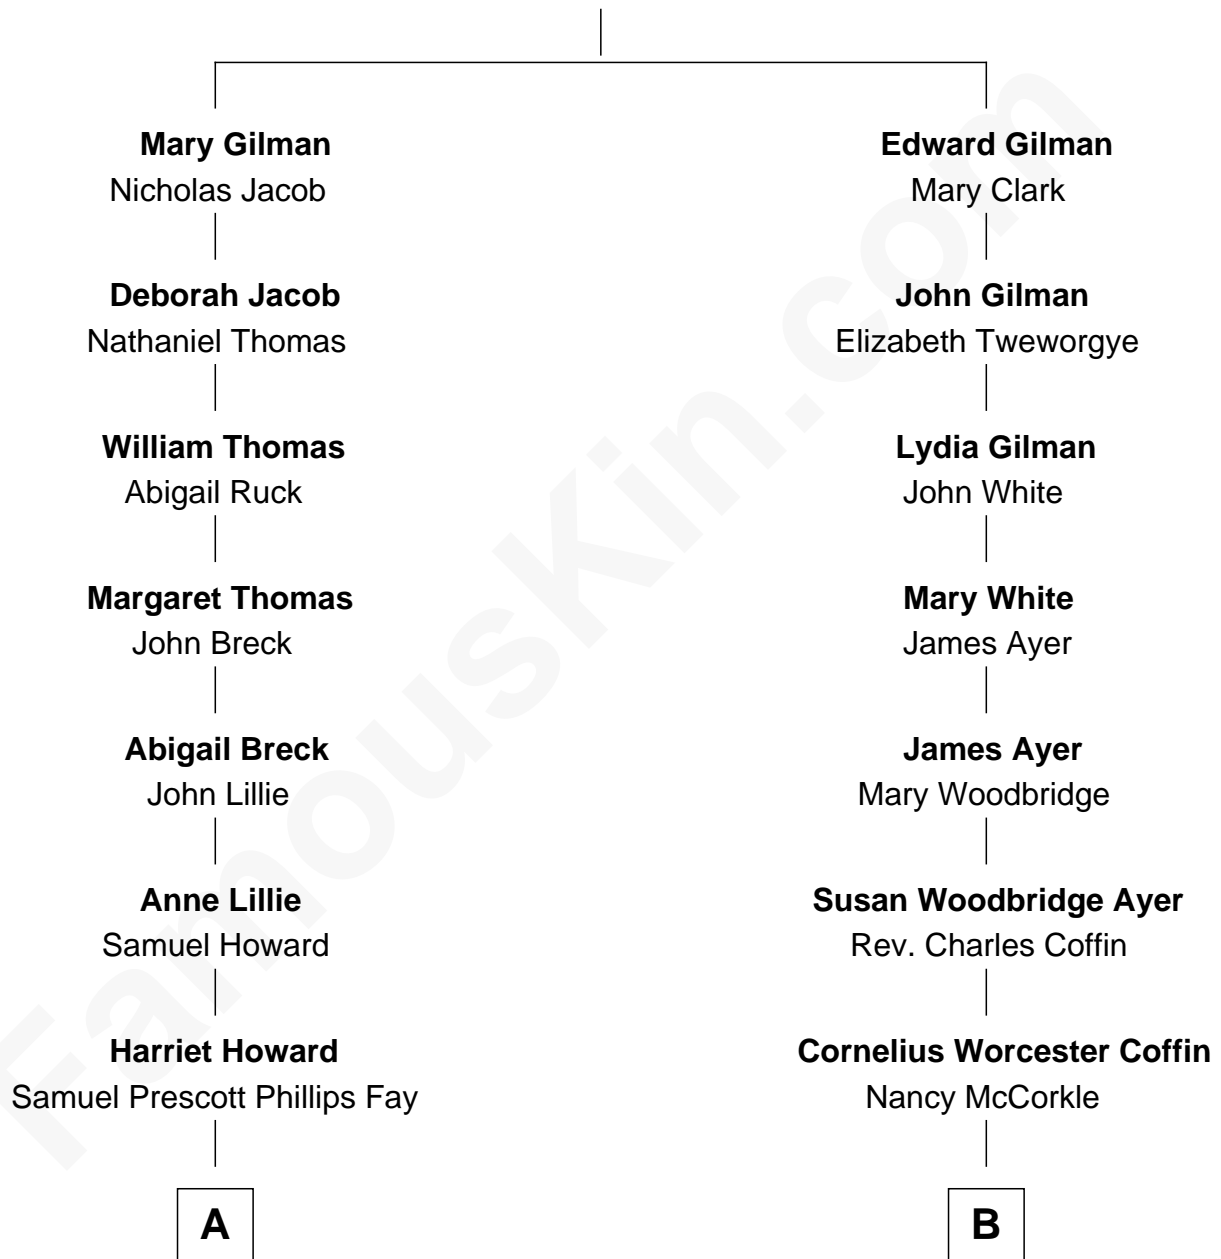

FamousKin.com
Relationship Chart of
George W. Bush
43rd U.S. President

9th cousin 3 times removed of
Tennessee Williams
Author of A Streetcar Named Desire

Edward Gilman

A

Samuel Howard Fay
Susan Montfort Shellman

Harriet Eleanor Fay
Rev. James Smith Bush

Samuel Prescott Bush
Flora Sheldon

Prescott Sheldon Bush
Dorothy Wear Walker

George Herbert Walker Bush
Barbara Pierce

George W. Bush
43rd U.S. President

B

Isabelle Coffin
Thomas Lanier Williams

Cornelius Coffin Williams
Edwina Dakin

Tennessee Williams
Author of A Streetcar Named Desire