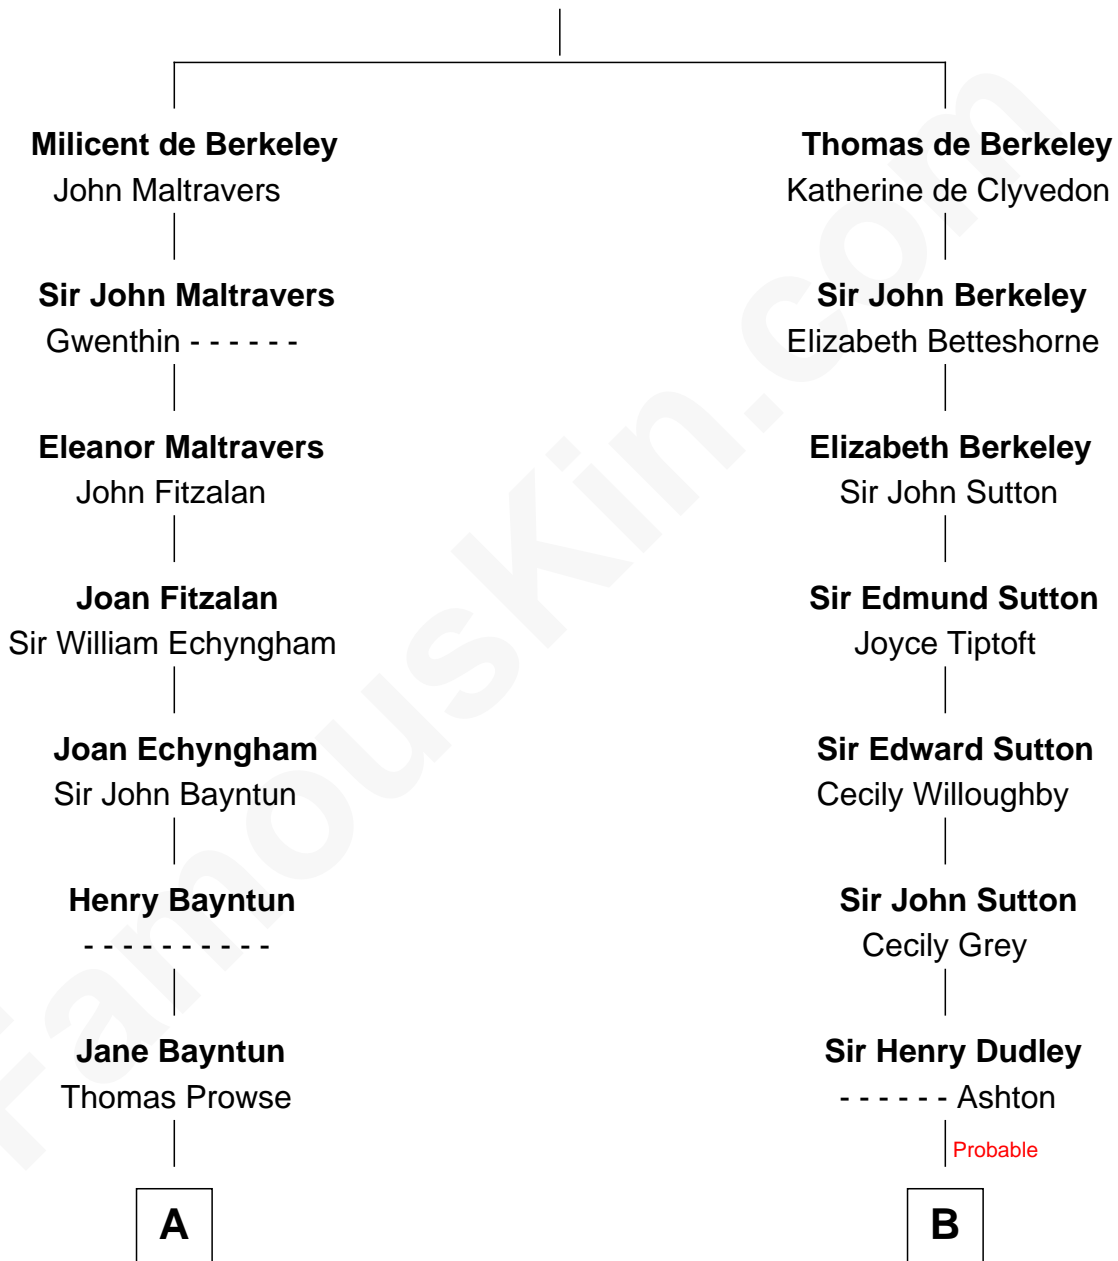

FamousKin.com
Relationship Chart of
George W. Bush
43rd U.S. President

18th cousin 3 times removed of
Tennessee Williams
Author of A Streetcar Named Desire

Sir Maurice de Berkeley
 Eve la Zouche

C

Jonas James Pierce

Kate Pritzel

Scott Pierce

Mabel Marvin

Marvin Pierce

Pauline Robinson

Barbara Pierce

George Herbert Walker Bush

George W. Bush