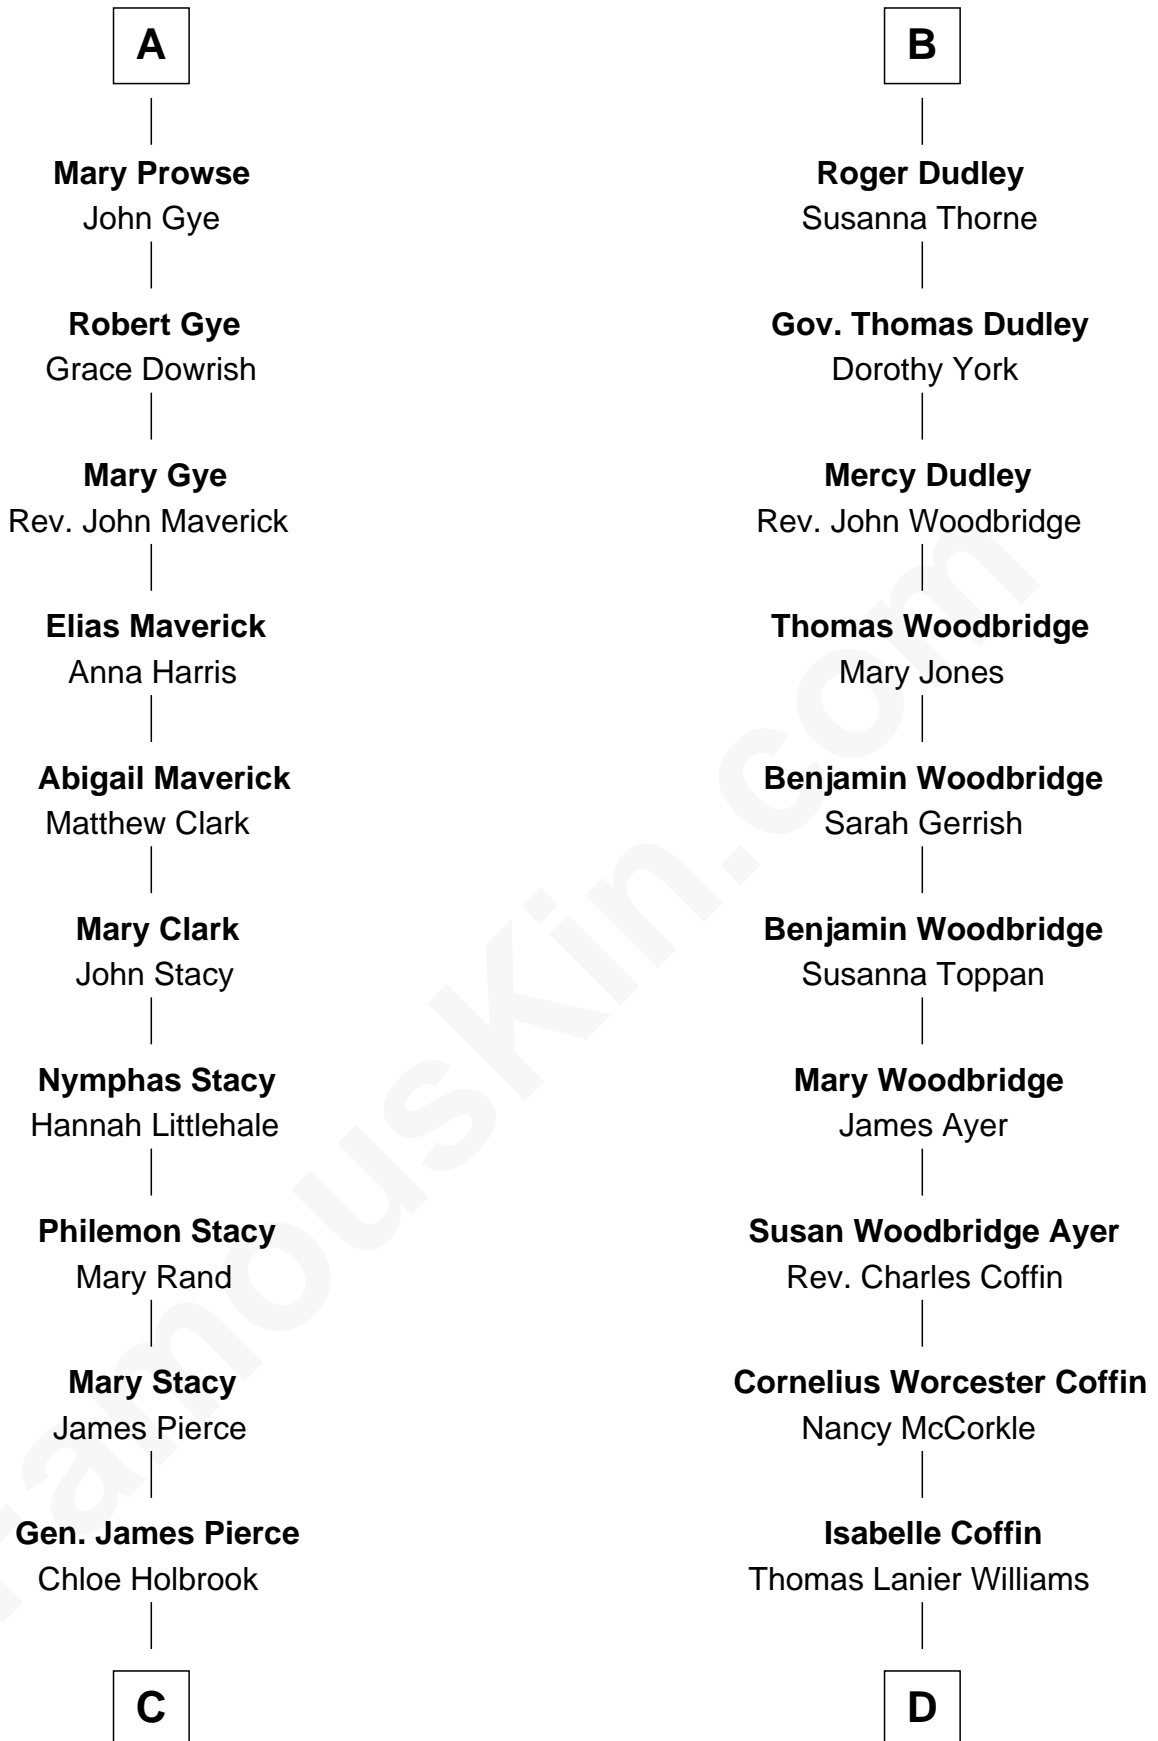

FamousKin.com
Relationship Chart of
George W. Bush
43rd U.S. President

18th cousin 3 times removed of
Tennessee Williams
Author of A Streetcar Named Desire

Sir Maurice de Berkeley
 Eve la Zouche

C

Jonas James Pierce

Kate Pritzel

Scott Pierce

Mabel Marvin

Marvin Pierce

Pauline Robinson

Barbara Pierce

George Herbert Walker Bush

George W. Bush

43rd U.S. President

D

Cornelius Coffin Williams

Edwina Dakin

Tennessee Williams

Author of A Streetcar Named Desire

FamousKin.com