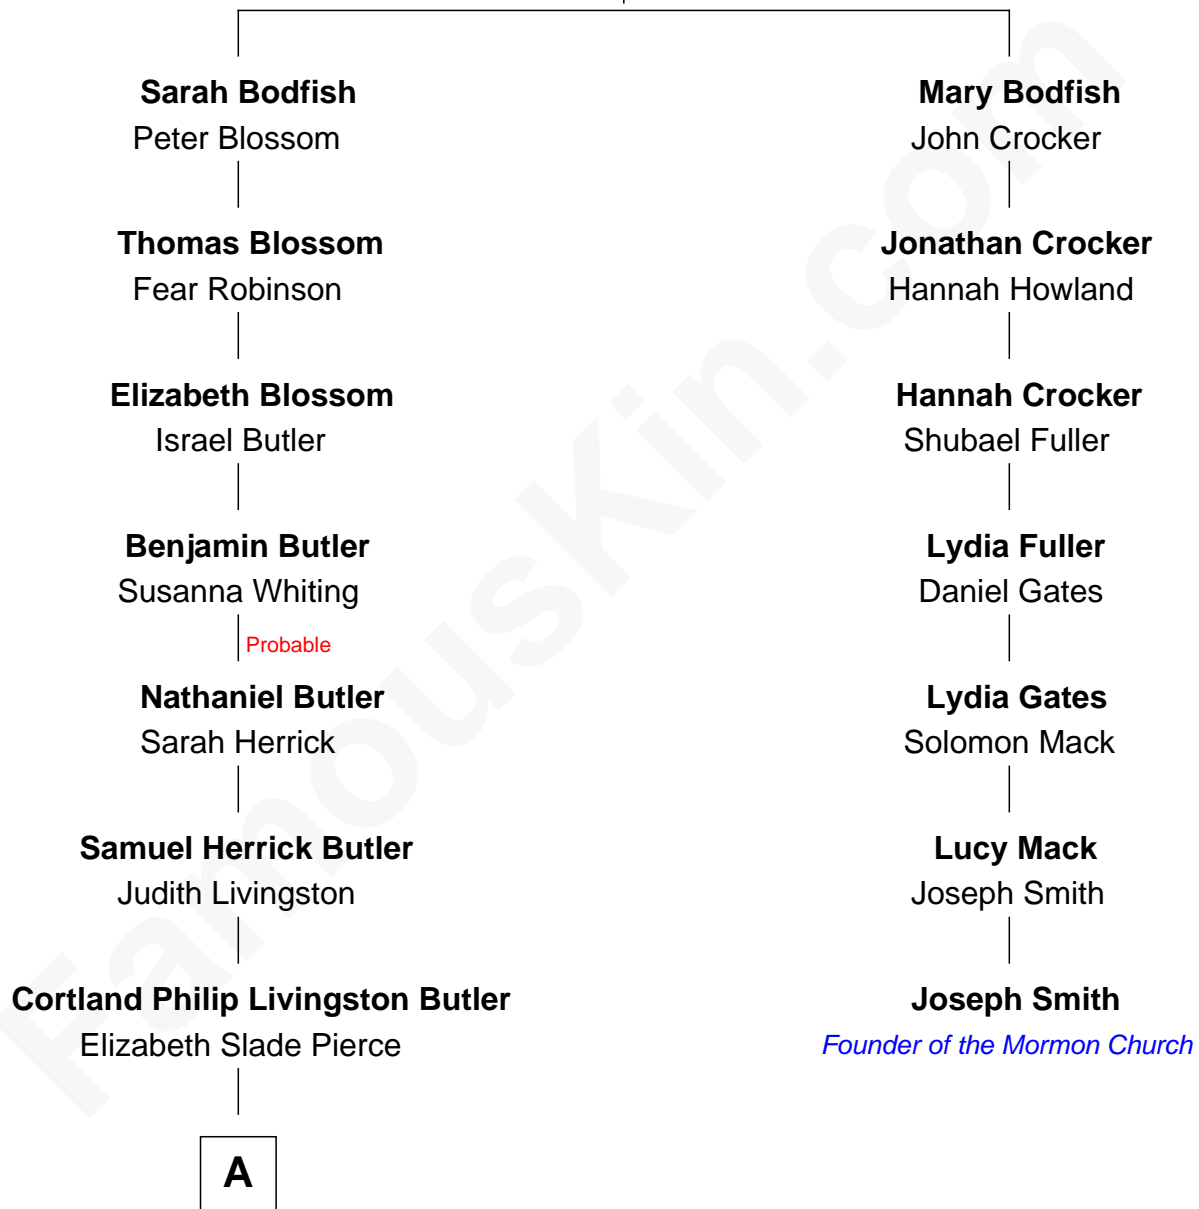

FamousKin.com Relationship Chart of

George W. Bush

43rd U.S. President

6th cousin 5 times removed of

Joseph Smith

Founder of the Mormon Church

Robert Bodfish

Bridget - - - - -

A

—
Mary Elizabeth Butler
Robert Emmet Sheldon

—
Flora Sheldon
Samuel Prescott Bush

—
Prescott Sheldon Bush
Dorothy Wear Walker

—
George Herbert Walker Bush
Barbara Pierce

—
George W. Bush
43rd U.S. President