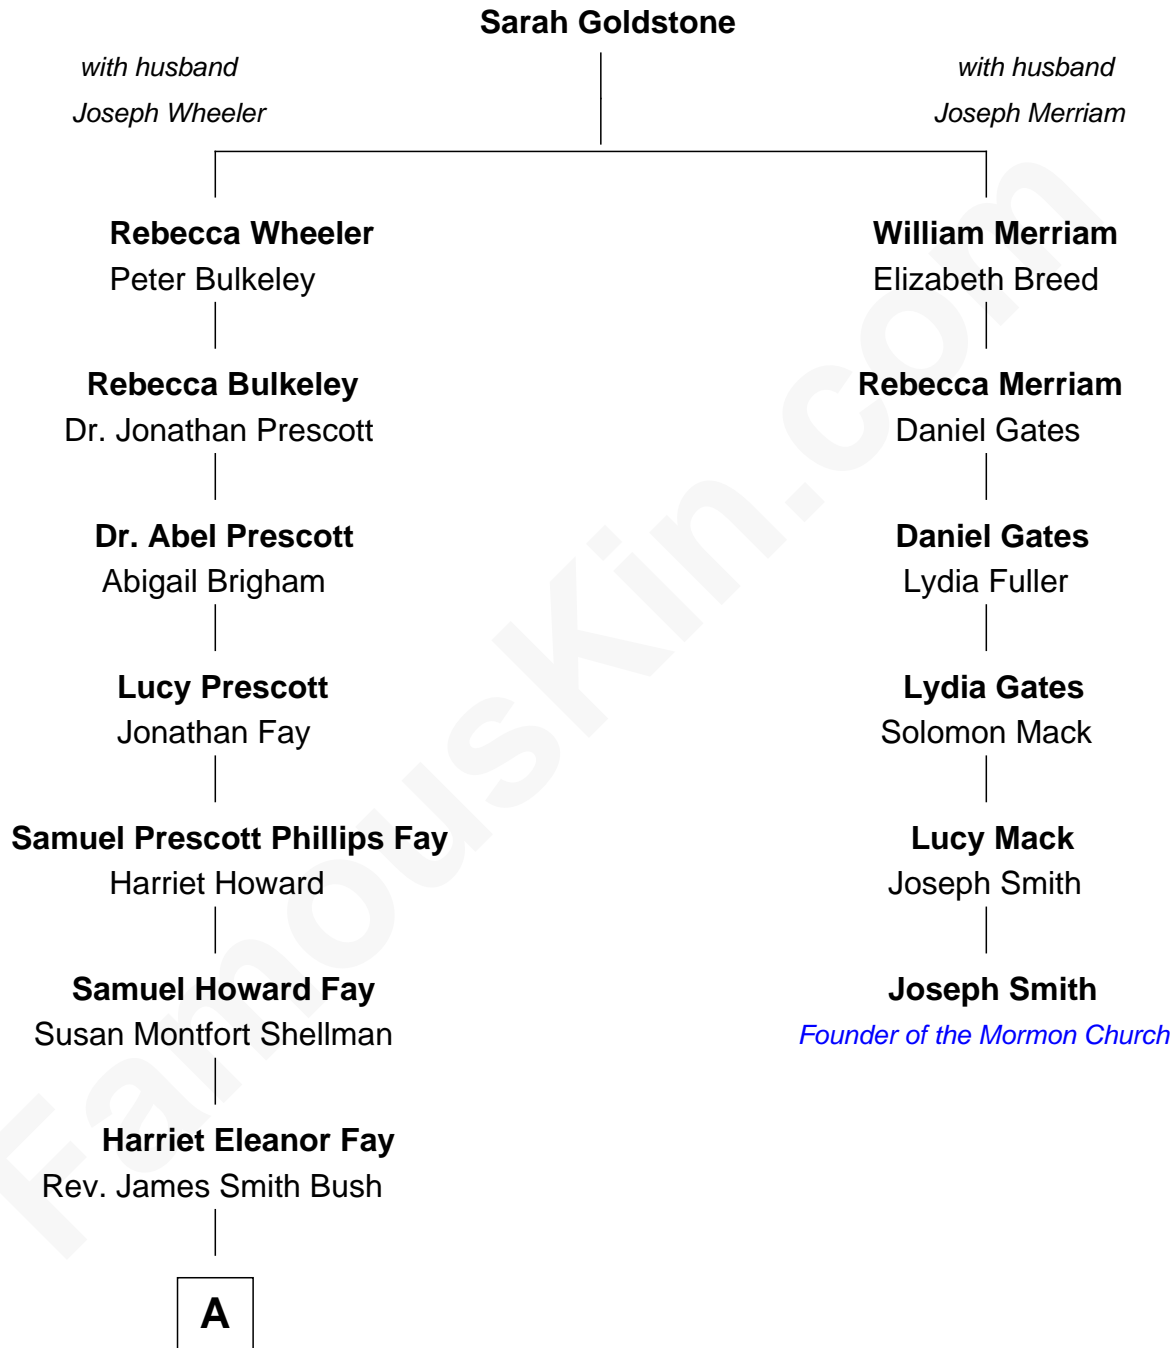

FamousKin.com

Relationship Chart of

George W. Bush

43rd U.S. President

5th cousin 5 times removed of

Joseph Smith

Founder of the Mormon Church

A

—
Samuel Prescott Bush

Flora Sheldon

—
Prescott Sheldon Bush

Dorothy Wear Walker

—
George Herbert Walker Bush

Barbara Pierce

—
George W. Bush

43rd U.S. President