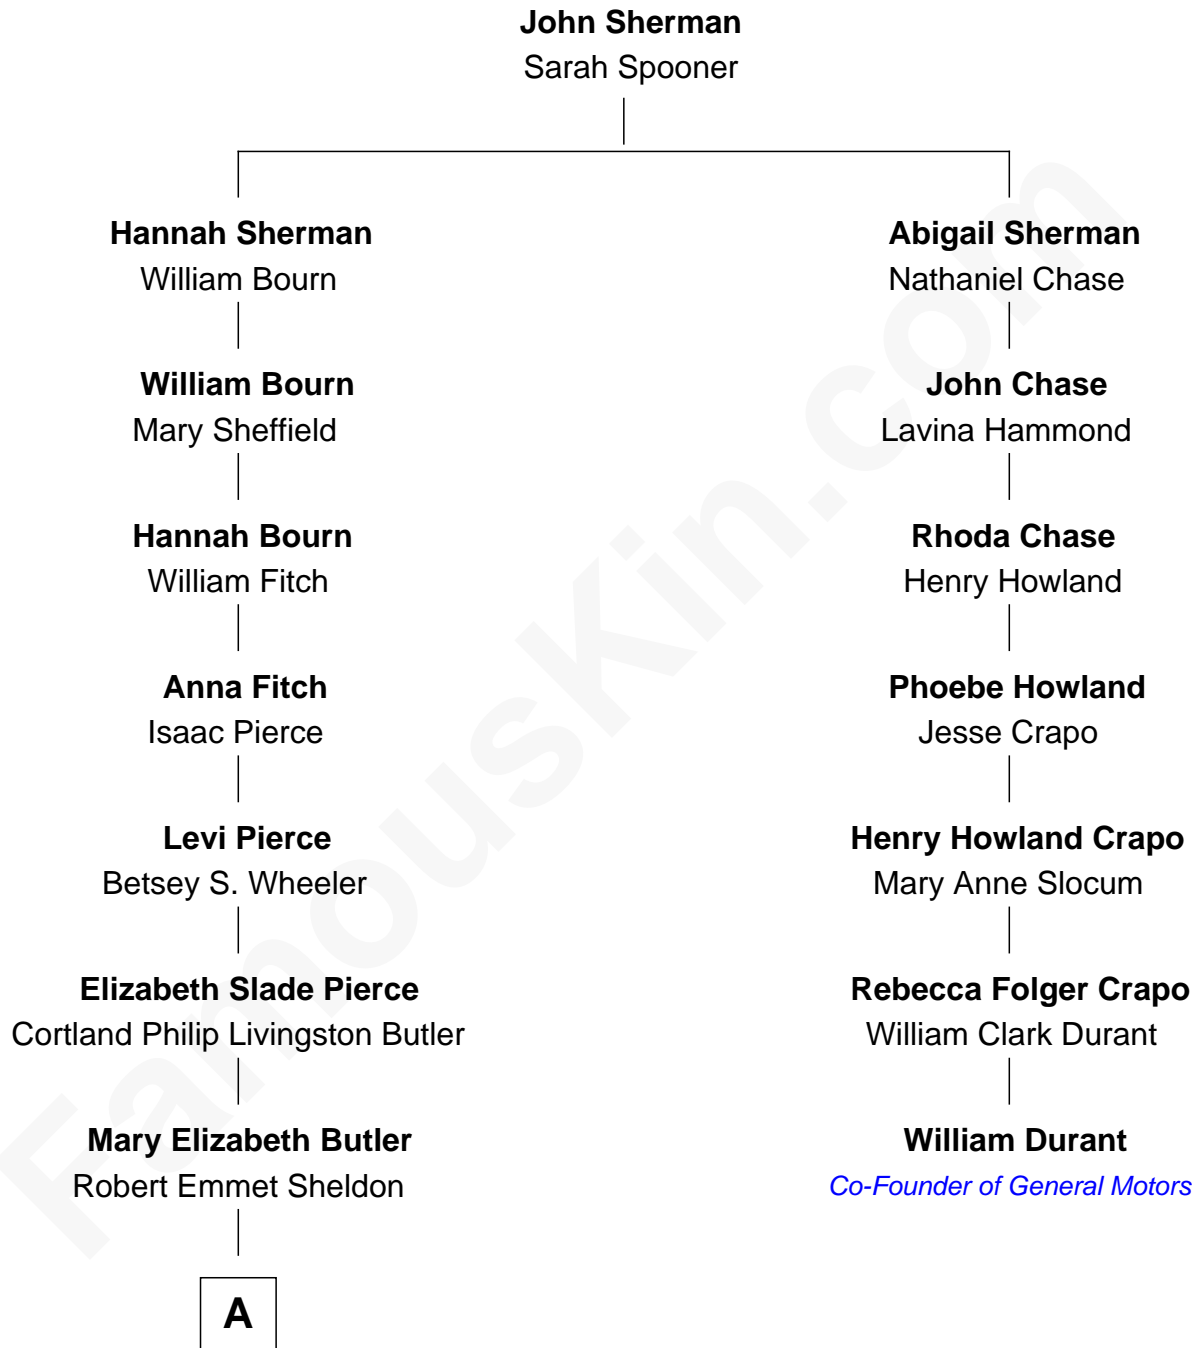

# FamousKin.com Relationship Chart of

**George W. Bush**

*43rd U.S. President*

6th cousin 4 times removed of

**William Durant**

*Co-Founder of General Motors and Founder of Frigidaire*

**A**

—  
**Flora Sheldon**  
Samuel Prescott Bush

—  
**Prescott Sheldon Bush**  
Dorothy Wear Walker

—  
**George Herbert Walker Bush**  
Barbara Pierce

—  
**George W. Bush**  
*43rd U.S. President*

FamousKin.com