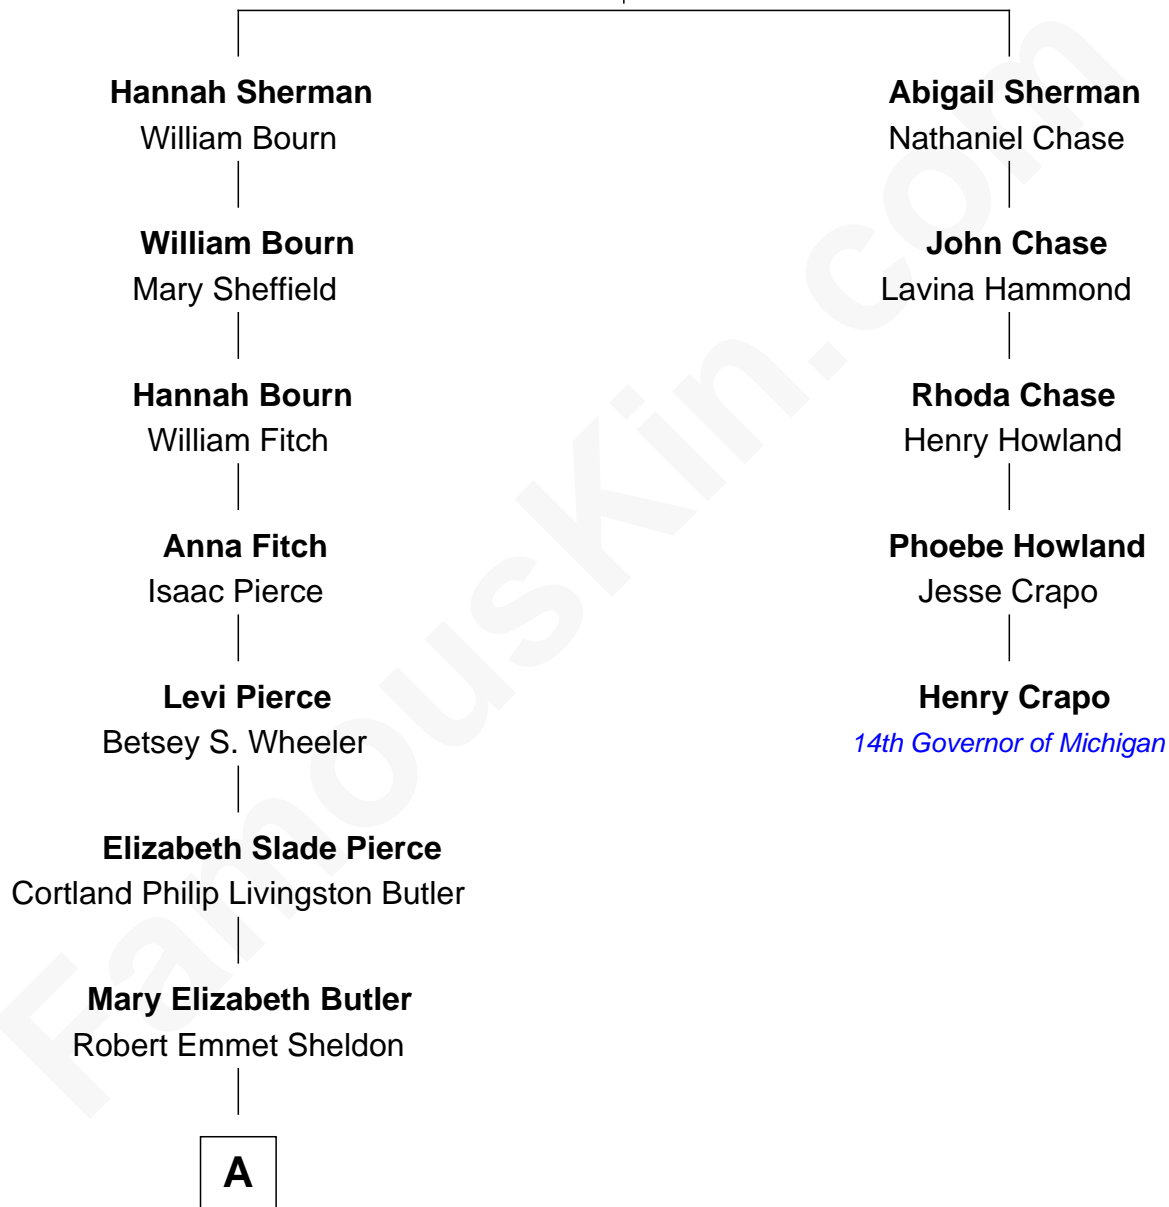

FamousKin.com Relationship Chart of

George W. Bush

43rd U.S. President

4th cousin 6 times removed of

Henry Crapo

14th Governor of Michigan

John Sherman

Sarah Spooner

A

—
Flora Sheldon
Samuel Prescott Bush

—
Prescott Sheldon Bush
Dorothy Wear Walker

—
George Herbert Walker Bush
Barbara Pierce

—
George W. Bush
43rd U.S. President

FamousKin.com