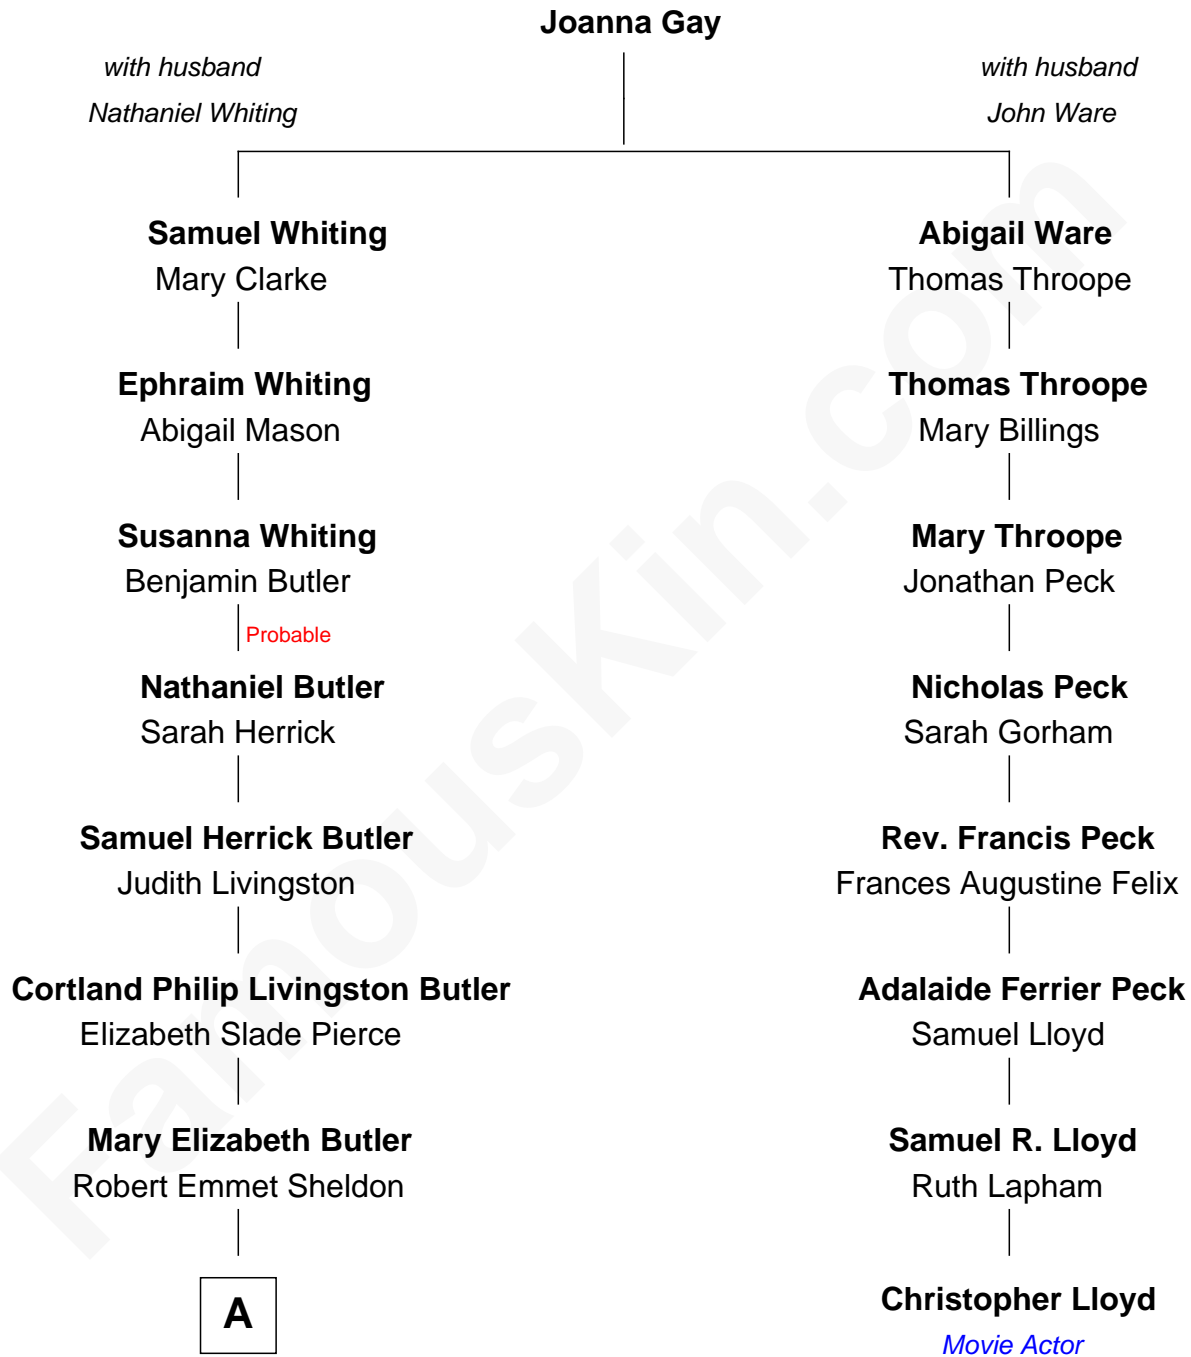

# FamousKin.com Relationship Chart of

**George W. Bush**  
43rd U.S. President

7th cousin 3 times removed of

**Christopher Lloyd**  
Movie Actor

**A**

—  
**Flora Sheldon**  
Samuel Prescott Bush

—  
**Prescott Sheldon Bush**  
Dorothy Wear Walker

—  
**George Herbert Walker Bush**  
Barbara Pierce

—  
**George W. Bush**  
*43rd U.S. President*

FamousKin.com