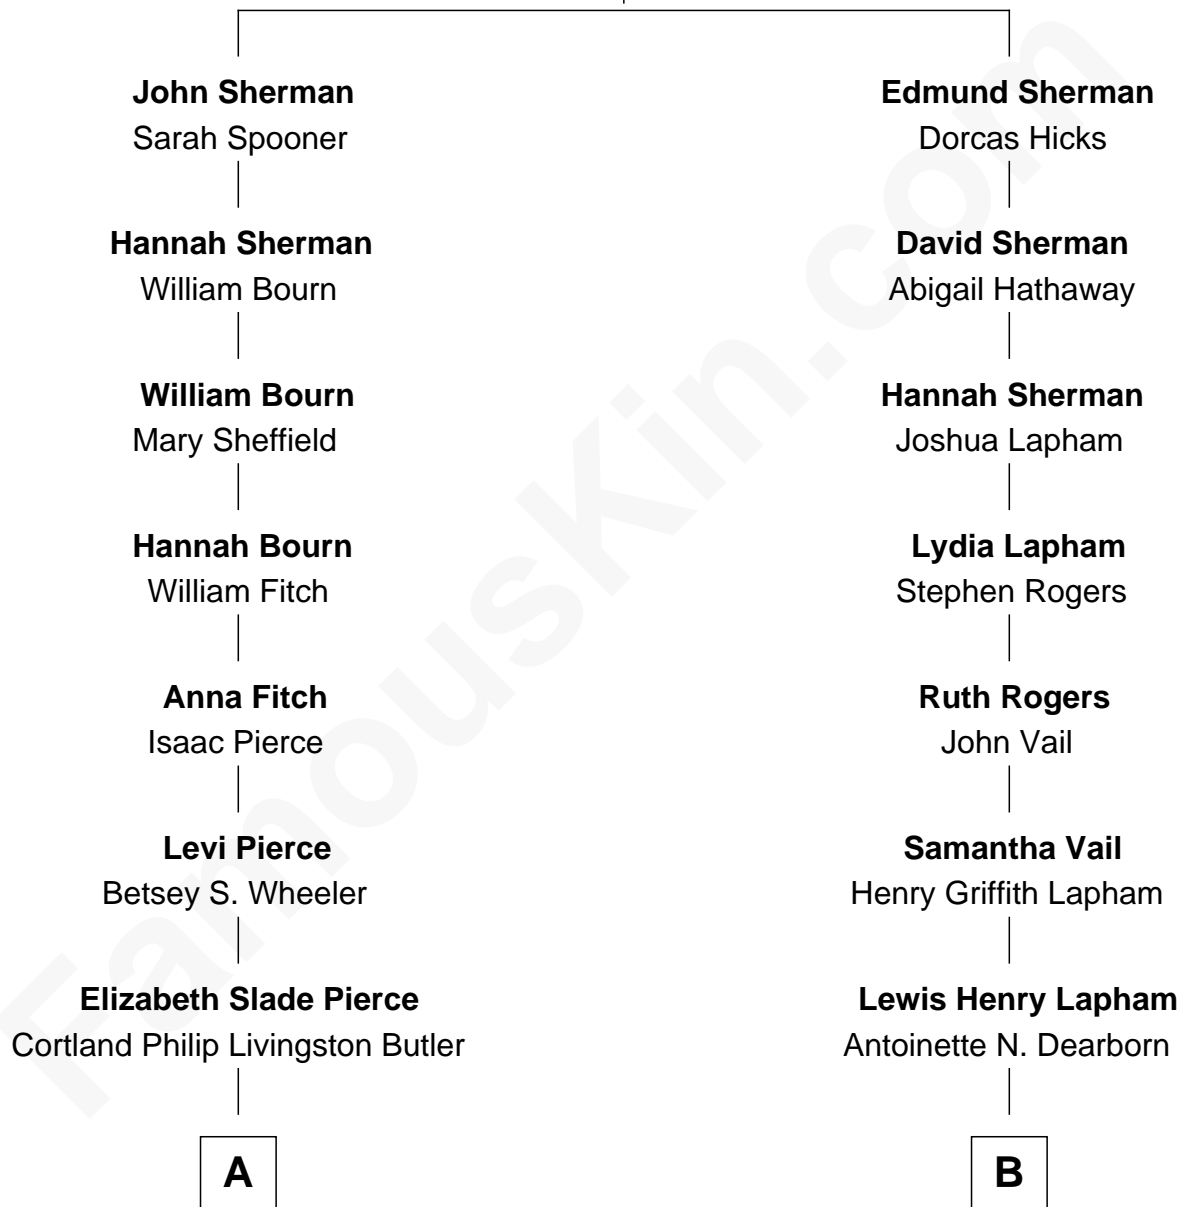

FamousKin.com Relationship Chart of

George W. Bush
43rd U.S. President

8th cousin 3 times removed of

Christopher Lloyd
Movie Actor

Philip Sherman
Sarah Odding

Christopher Lloyd photo by [Alex Archambault](#) [\(CC BY 2.0\)](#)