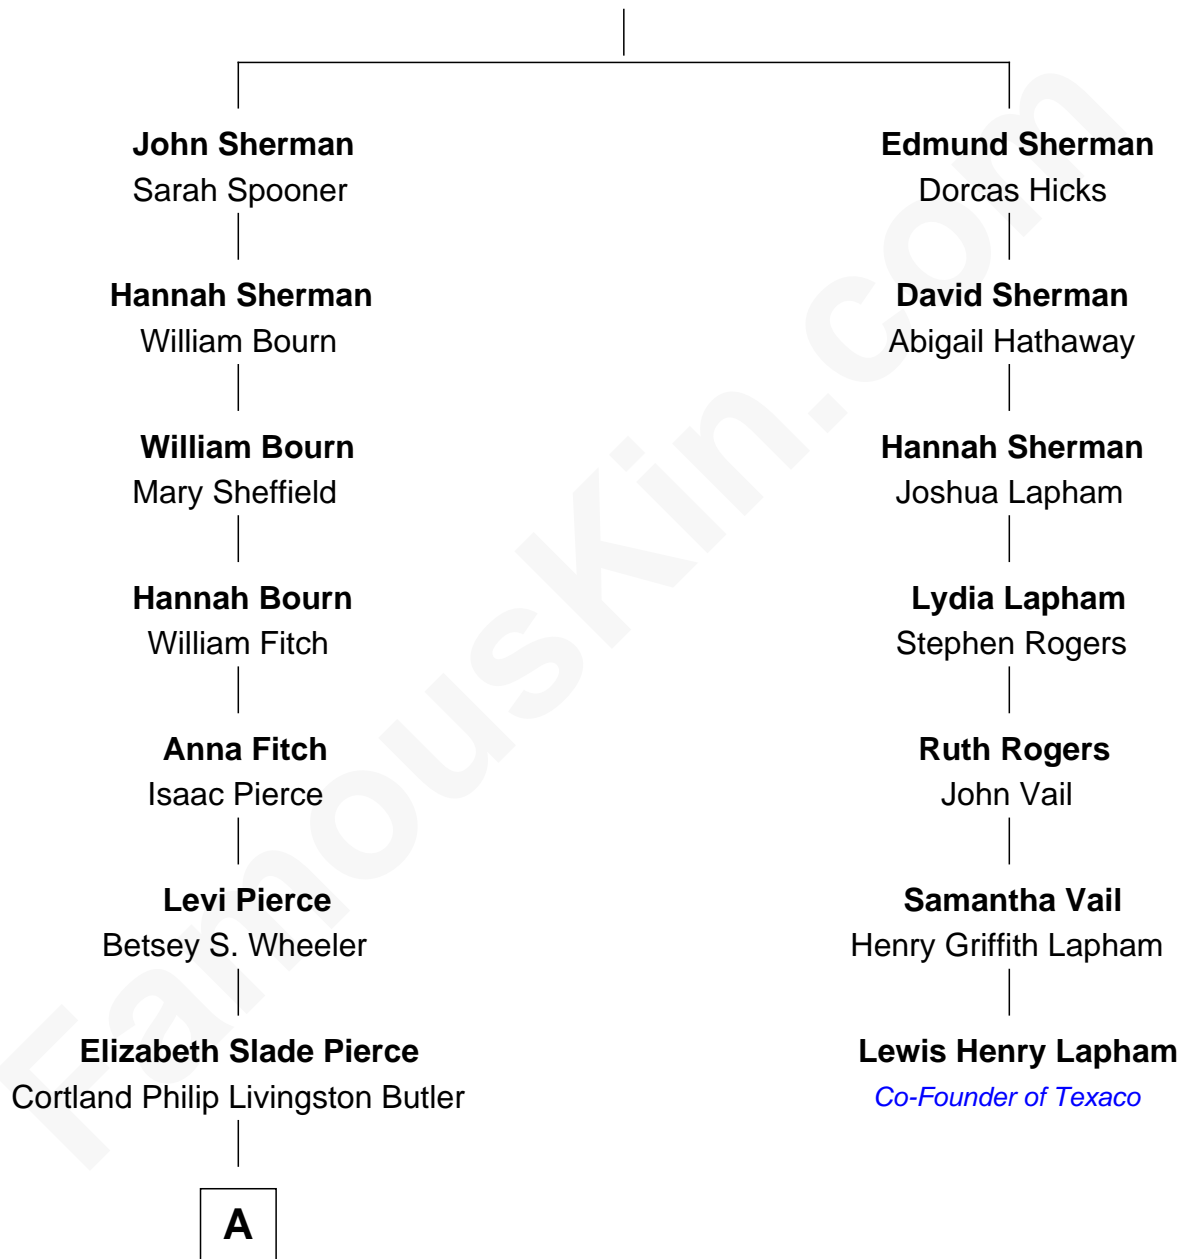

FamousKin.com Relationship Chart of

George W. Bush

43rd U.S. President

6th cousin 5 times removed of

Lewis Henry Lapham

Co-Founder of Texaco

Philip Sherman

Sarah Odding

A

—
Mary Elizabeth Butler
Robert Emmet Sheldon

—
Flora Sheldon
Samuel Prescott Bush

—
Prescott Sheldon Bush
Dorothy Wear Walker

—
George Herbert Walker Bush
Barbara Pierce

—
George W. Bush
43rd U.S. President

FamousKin.com