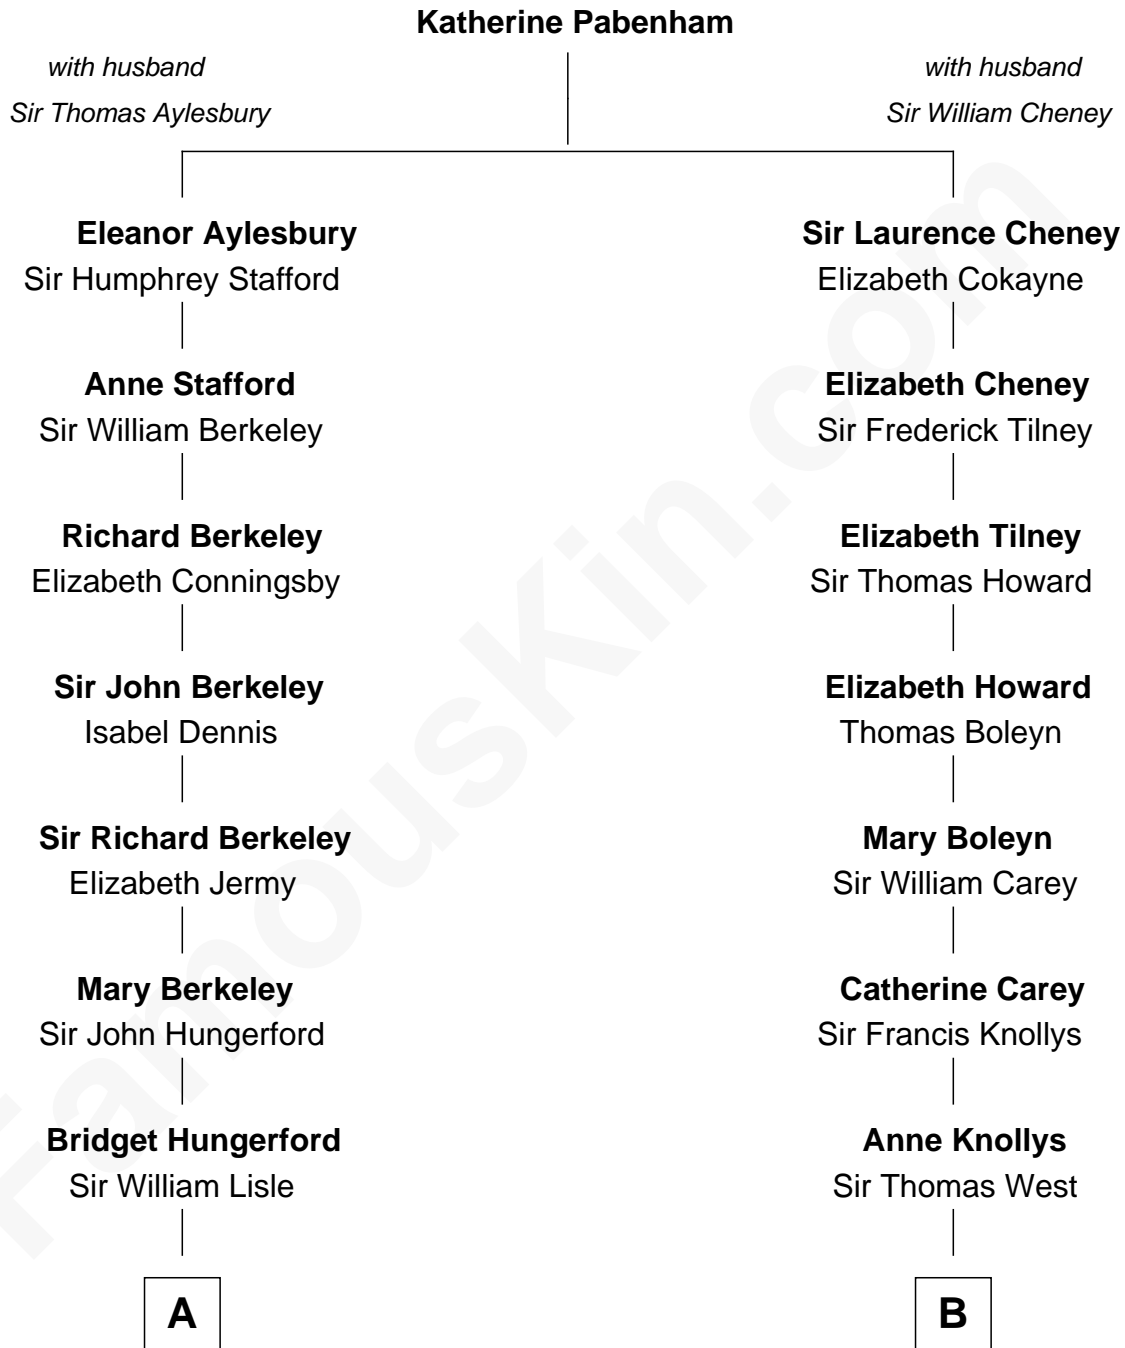

FamousKin.com
Relationship Chart of
George W. Bush
43rd U.S. President

13th cousin 6 times removed of
William C. C. Claiborne
1st Governor of Louisiana

C

—
Prescott Sheldon Bush

Dorothy Wear Walker

—
George Herbert Walker Bush

Barbara Pierce

—
George W. Bush

43rd U.S. President

FamousKin.com