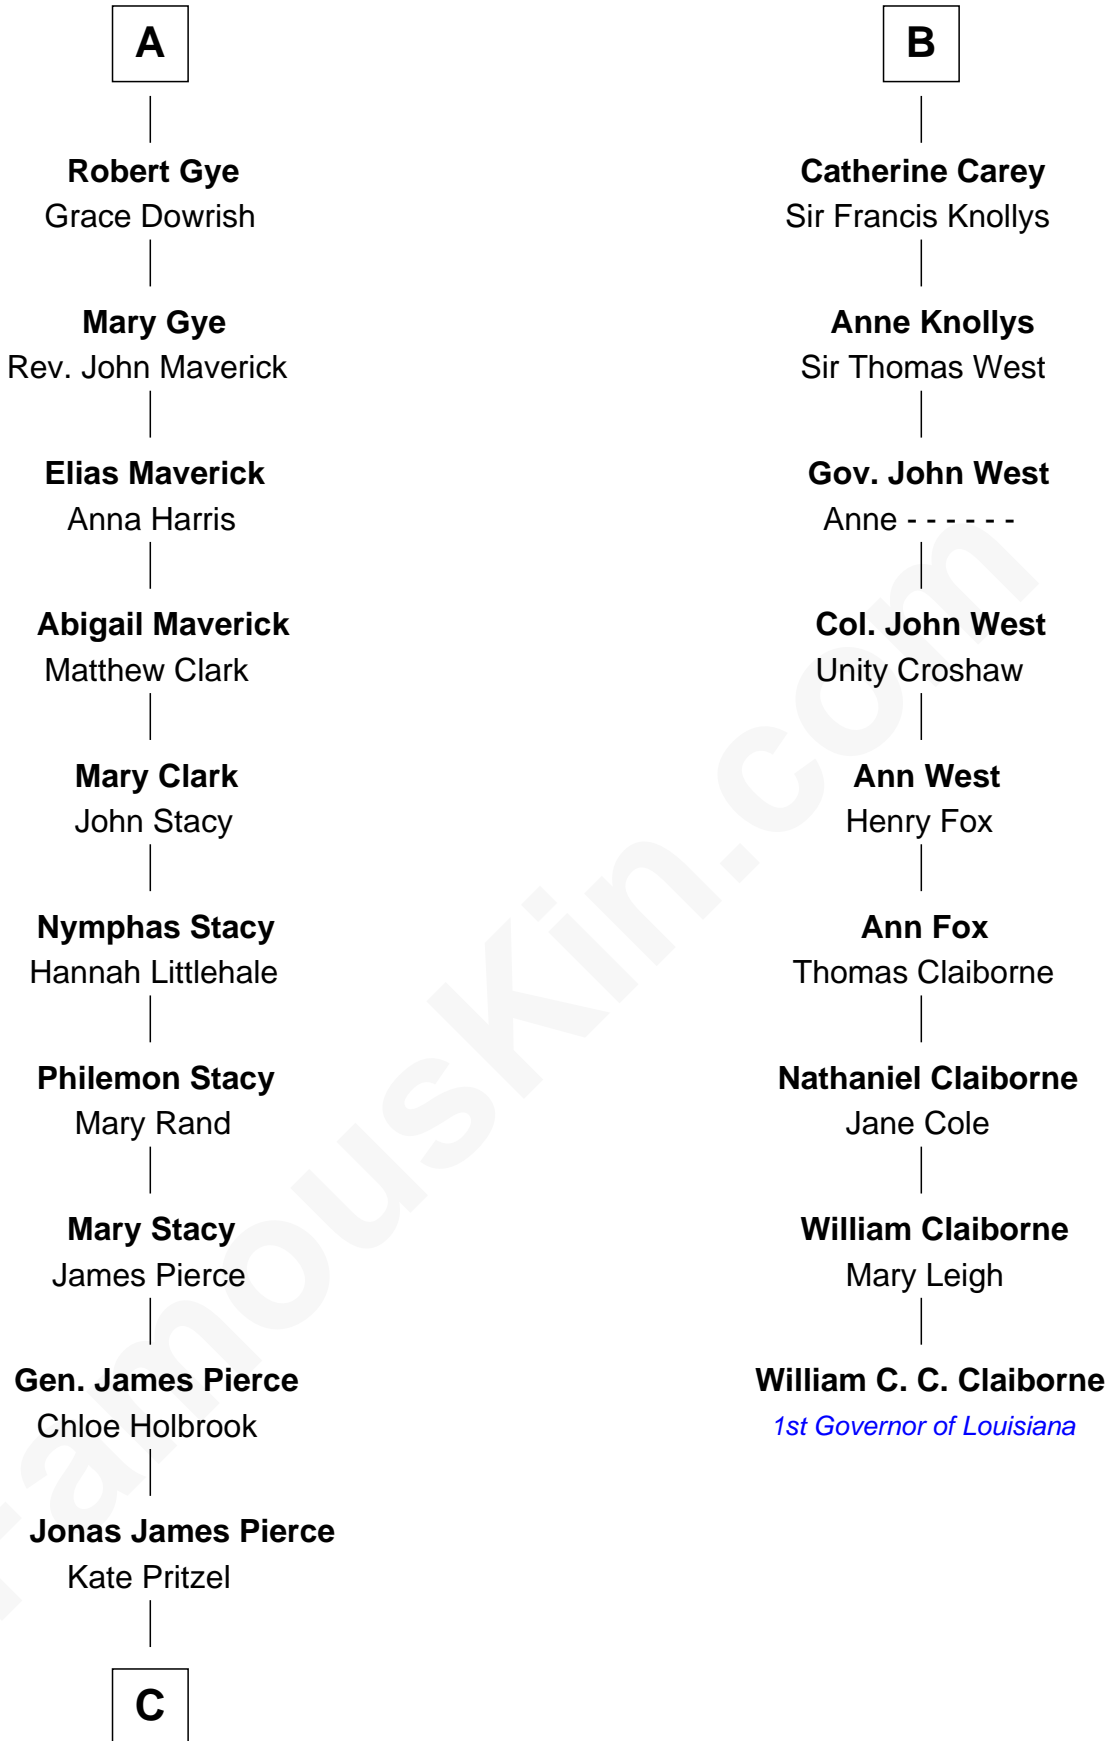

**FamousKin.com**  
**Relationship Chart of**  
**George W. Bush**  
*43rd U.S. President*

**15th cousin 5 times removed of**  
**William C. C. Claiborne**  
*1st Governor of Louisiana*

**C**

—  
**Scott Pierce**  
Mabel Marvin

—  
**Marvin Pierce**  
Pauline Robinson

—  
**Barbara Pierce**  
George Herbert Walker Bush

—  
**George W. Bush**  
*43rd U.S. President*

FamousKin.com