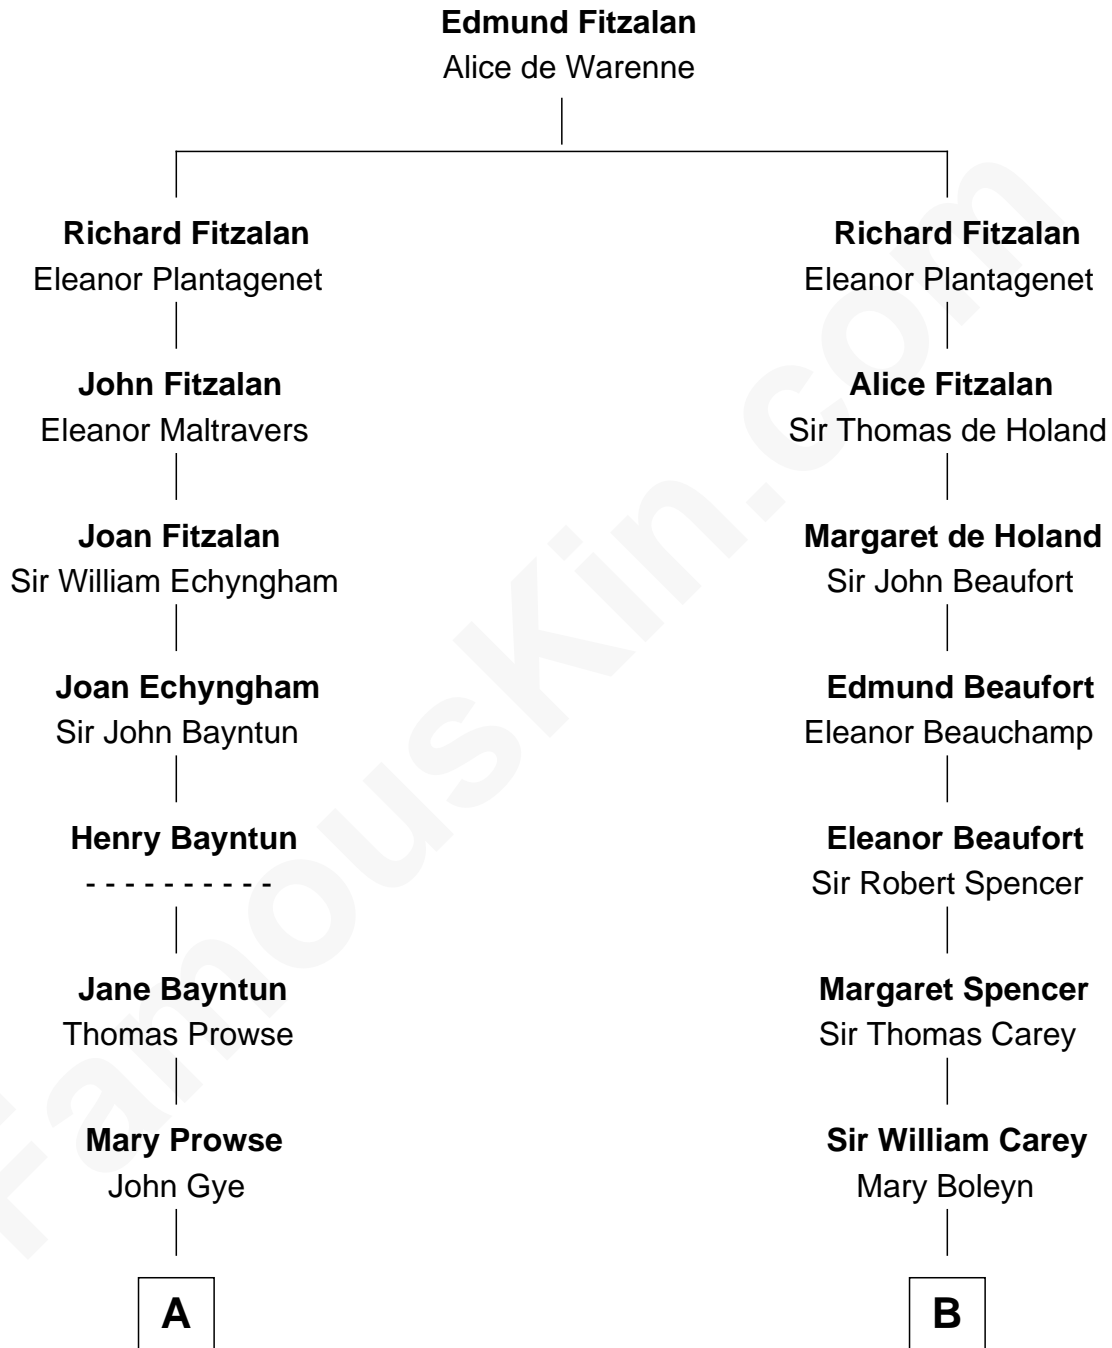

**FamousKin.com**  
**Relationship Chart of**  
**George W. Bush**  
*43rd U.S. President*

**15th cousin 5 times removed of**  
**William C. C. Claiborne**  
*1st Governor of Louisiana*

**C**

—  
**Scott Pierce**  
Mabel Marvin

—  
**Marvin Pierce**  
Pauline Robinson

—  
**Barbara Pierce**  
George Herbert Walker Bush

—  
**George W. Bush**  
*43rd U.S. President*

FamousKin.com