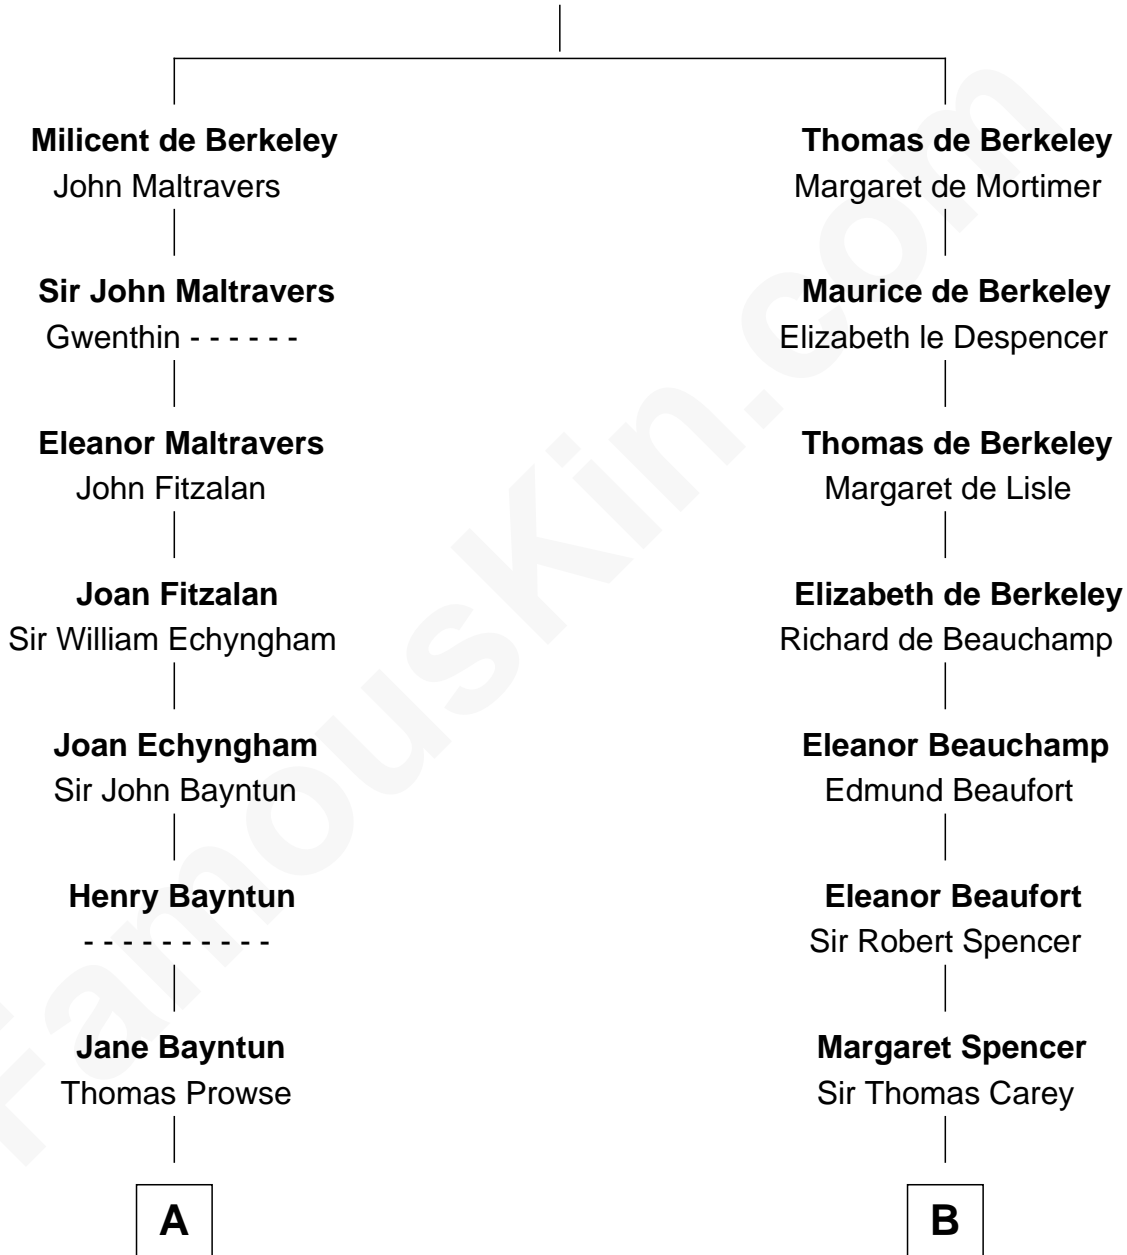

FamousKin.com
Relationship Chart of
George W. Bush
43rd U.S. President

16th cousin 5 times removed of
William C. C. Claiborne
1st Governor of Louisiana

Sir Maurice de Berkeley
 Eve la Zouche

C

Jonas James Pierce

Kate Pritzel

Scott Pierce

Mabel Marvin

Marvin Pierce

Pauline Robinson

Barbara Pierce

George Herbert Walker Bush

George W. Bush

43rd U.S. President

FamousKin.com