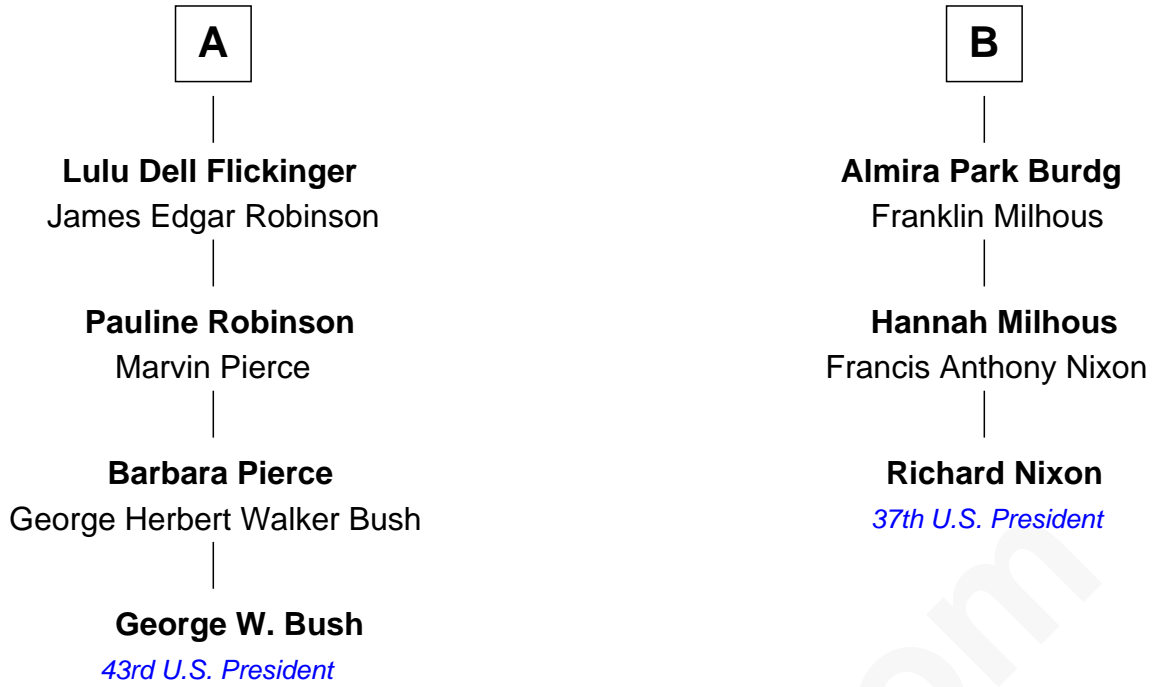

FamousKin.com Relationship Chart of

George W. Bush
43rd U.S. President

9th cousin 1 time removed of

Richard Nixon
37th U.S. President

Richard Lippincott
Abigail - - - - -

Freedom Lippincott
Mary Custance

Restore Lippincott
Hannah Shattuck

Freedom Lippincott
Elizabeth Wills

Rebecca Lippincott
Josiah Gaskill

Hope Lippincott
Henry Jones

Jonathan Gaskill
Jane Shinn

Sarah Jones
Joshua Ballinger

Hope Gaskill
James Cattell

Sarah Ballinger
Allen Haines

Jane Cattell
Benjamin Malmsbury

Jonathan Haines
Mary Jane Sprague

Hope Malmsbury
James Hemingway

Sarah Haines
Jacob Marion Flickinger

Jane M. Hemingway
Oliver Burdgd

A

B

FamousKin.com