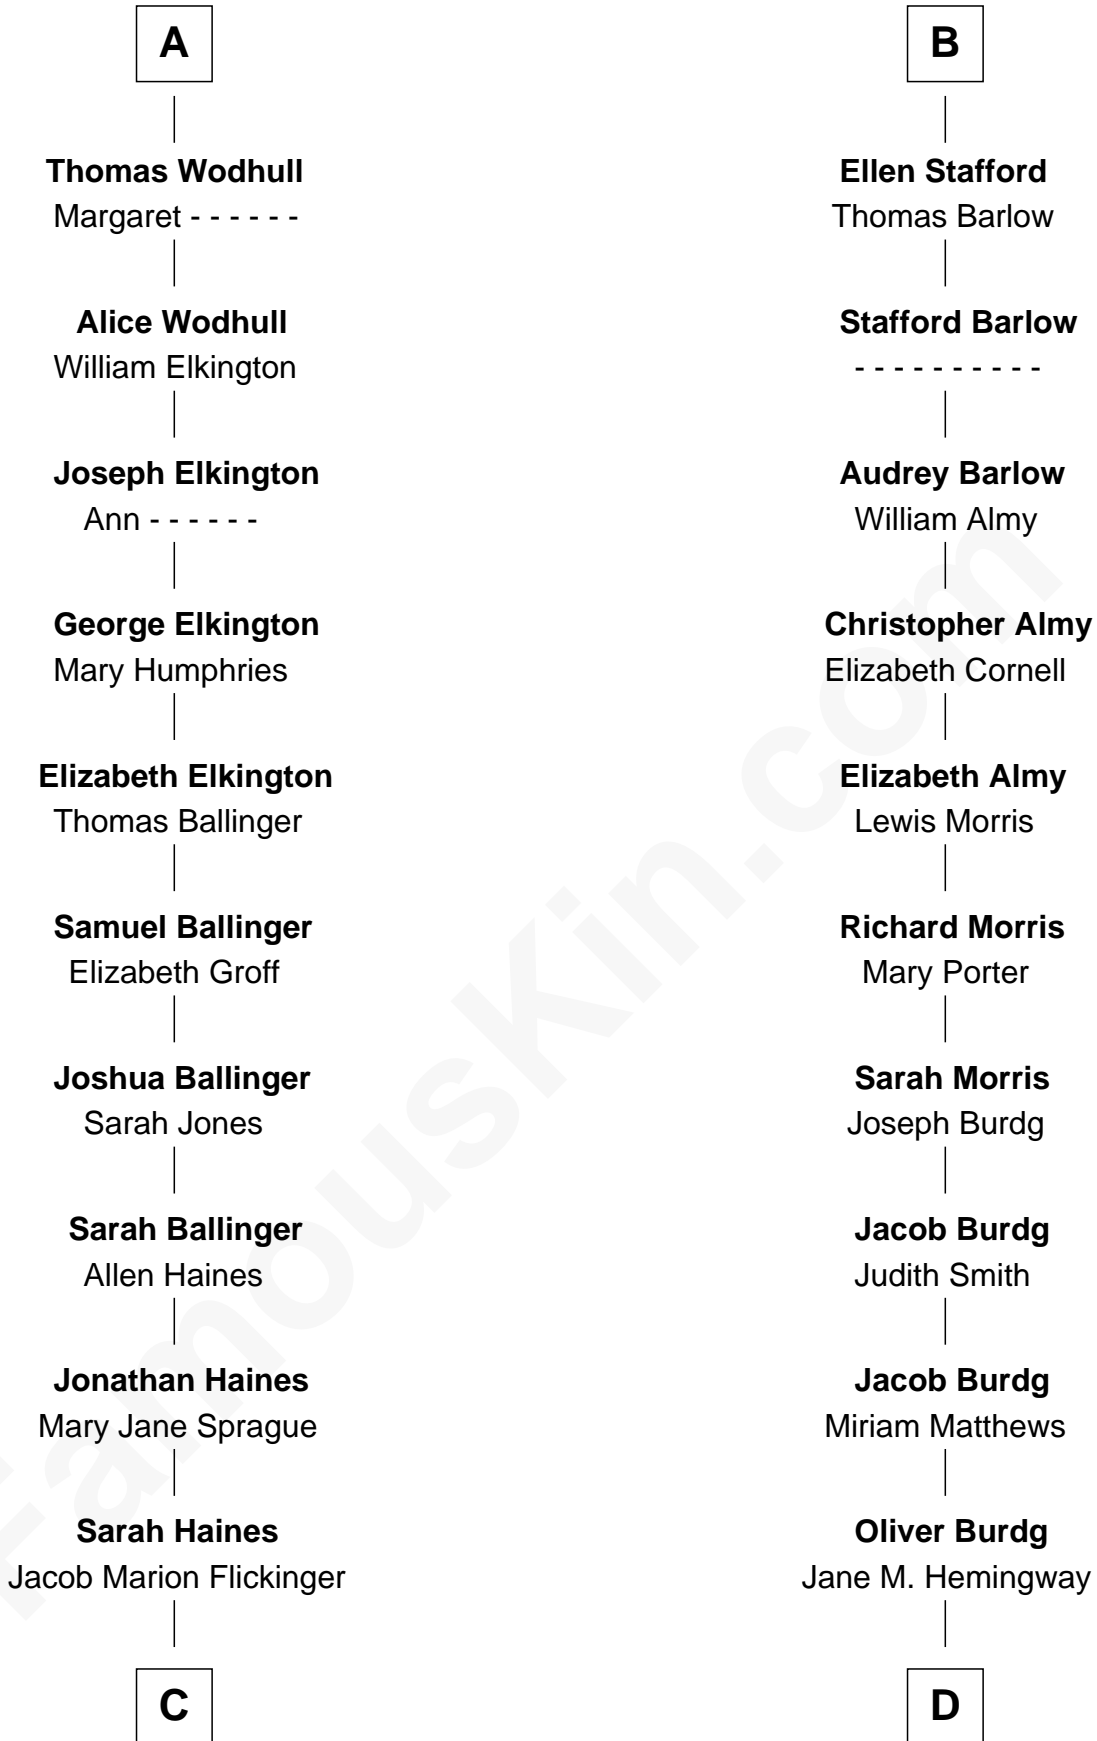

FamousKin.com Relationship Chart of

George W. Bush
43rd U.S. President

19th cousin 1 time removed of

Richard Nixon
37th U.S. President

Sir Warin Trussell
Maud de St. Philibert

Sir Laurence Trussell
Matilda de Charnells

Katherine Fray

Sir Humphrey Stafford

Margaret Fogge

Sir Humphrey Stafford

Margaret Tame

B

C

Lulu Dell Flickinger
James Edgar Robinson

Pauline Robinson
Marvin Pierce

Barbara Pierce
George Herbert Walker Bush

George W. Bush
43rd U.S. President

D

Almira Park Burdg
Franklin Milhous

Hannah Milhous
Francis Anthony Nixon

Richard Nixon
37th U.S. President