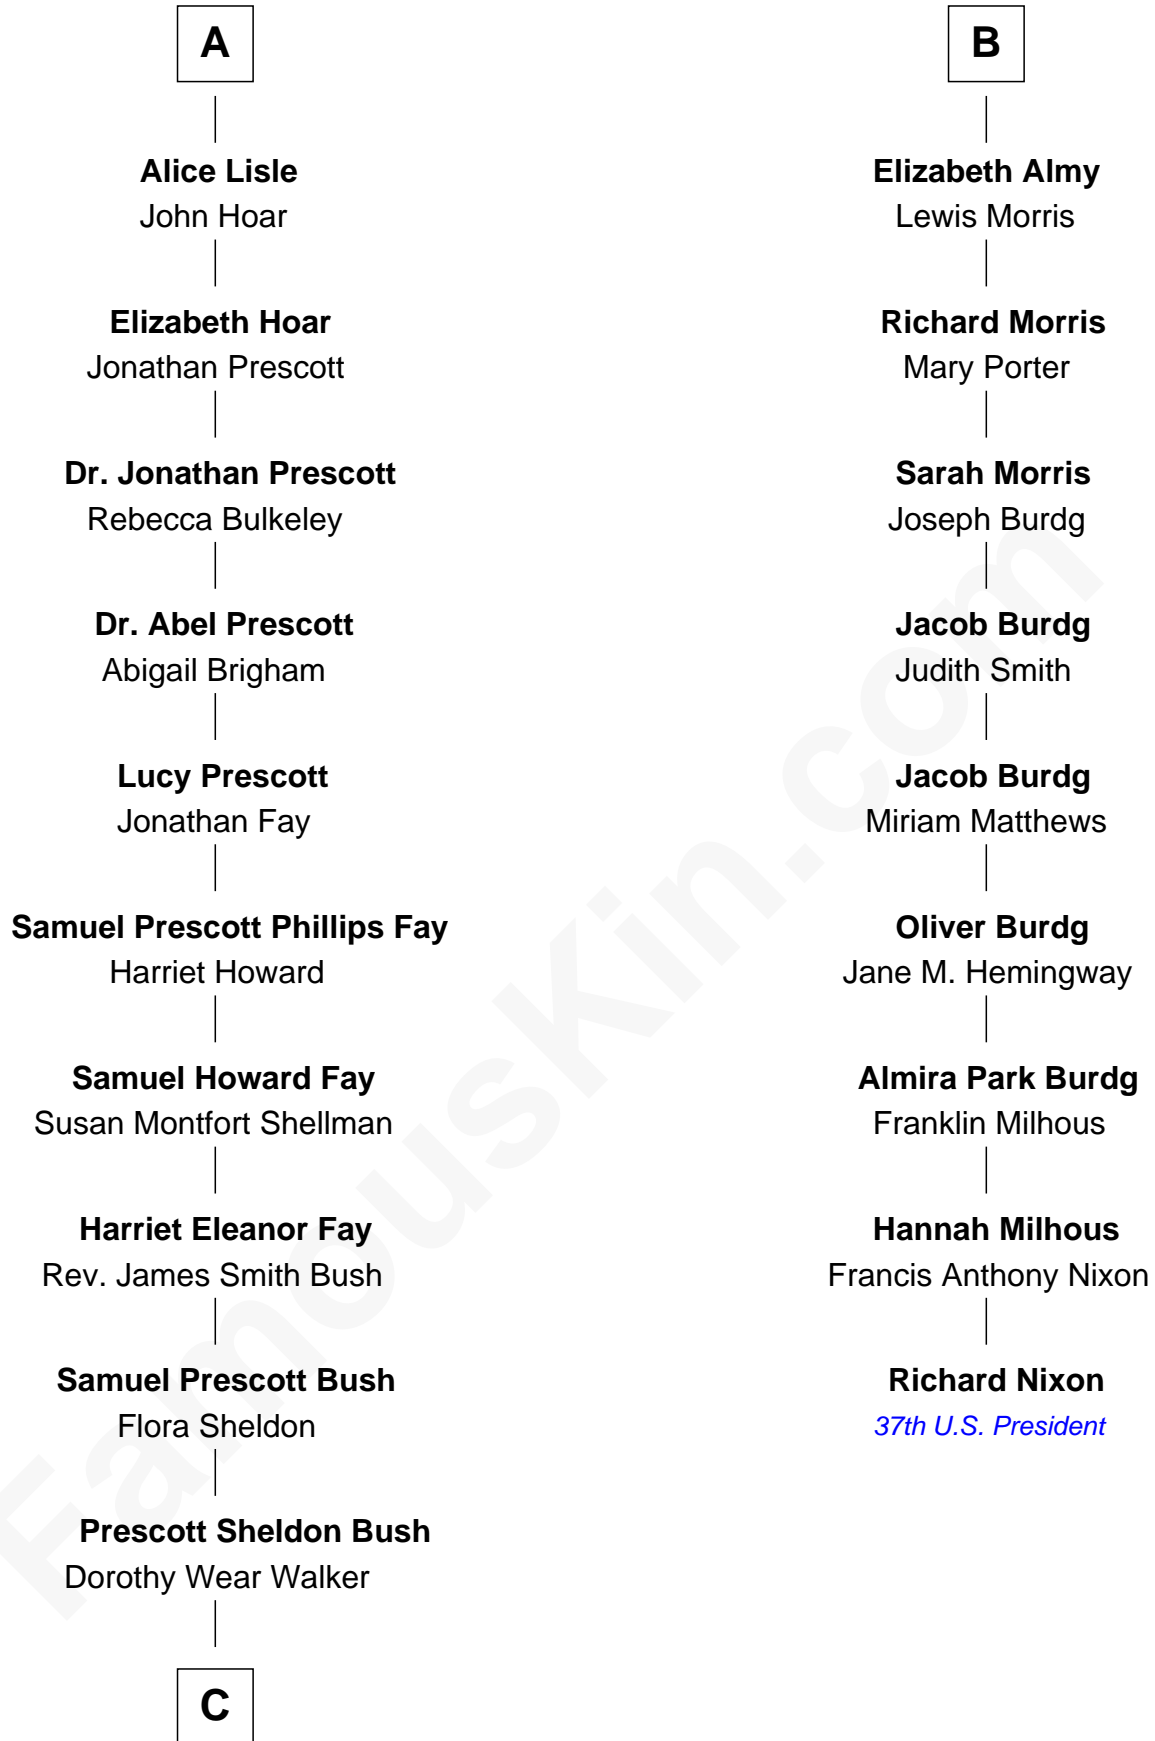

**FamousKin.com**  
**Relationship Chart of**  
**George W. Bush**  
*43rd U.S. President*

**15th cousin 3 times removed of**  
**Richard Nixon**  
*37th U.S. President*

**Sir Humphrey Stafford**  
 Eleanor Aylesbury

**C**

George Herbert Walker Bush

Barbara Pierce

George W. Bush

*43rd U.S. President*

FamousKin.com