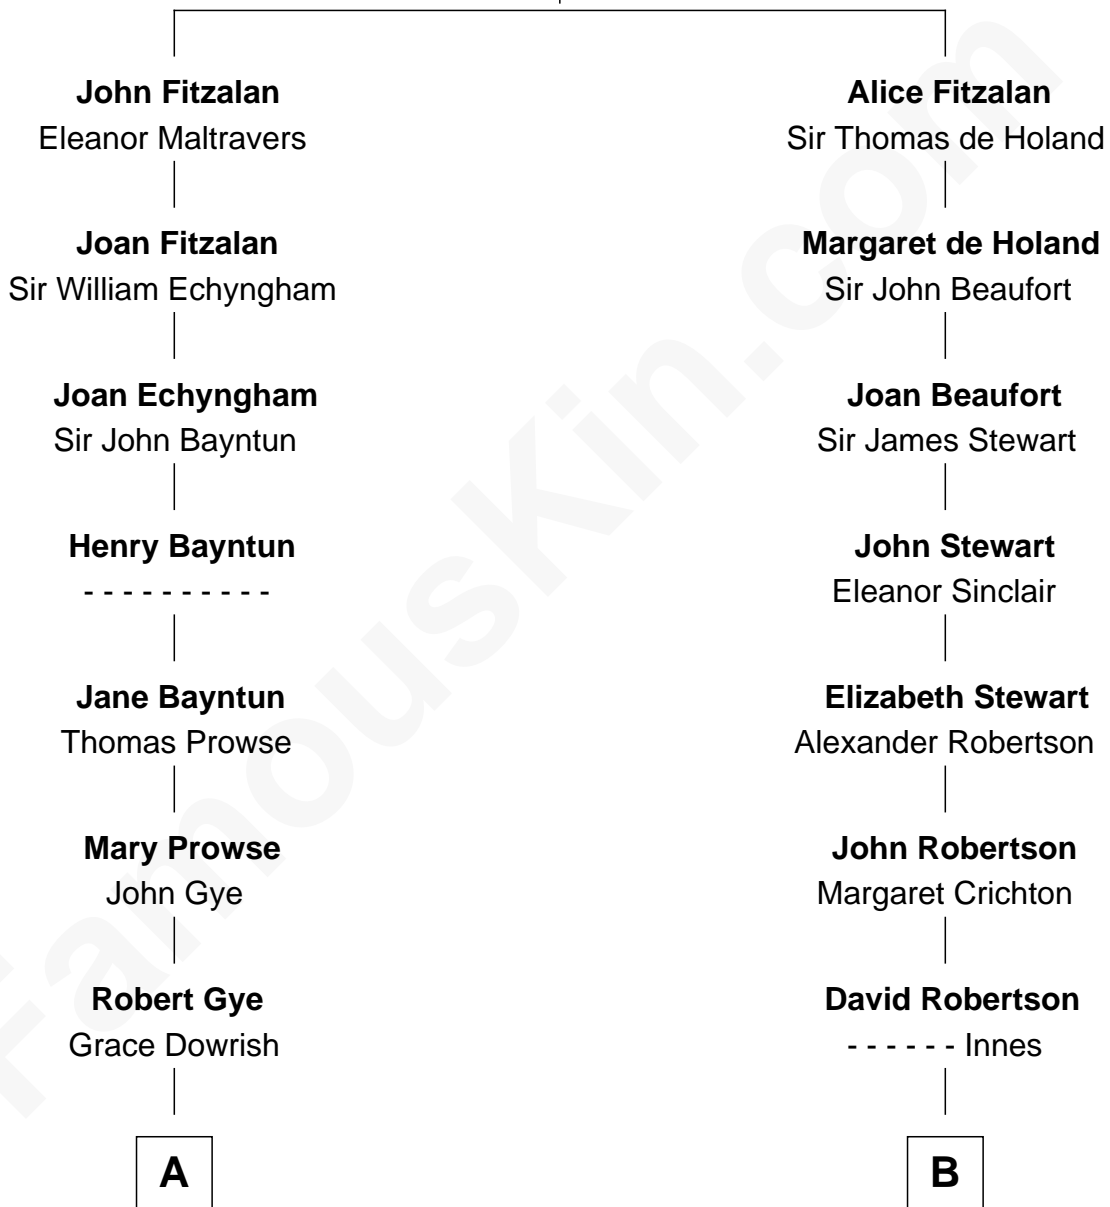

FamousKin.com Relationship Chart of

George W. Bush

43rd U.S. President

11th cousin 8 times removed of

Patrick Henry

1st and 6th Governor of Virginia

Richard Fitzalan
Eleanor Plantagenet

C

—
Marvin Pierce
Pauline Robinson

—
Barbara Pierce
George Herbert Walker Bush

—
George W. Bush
43rd U.S. President

FamousKin.com