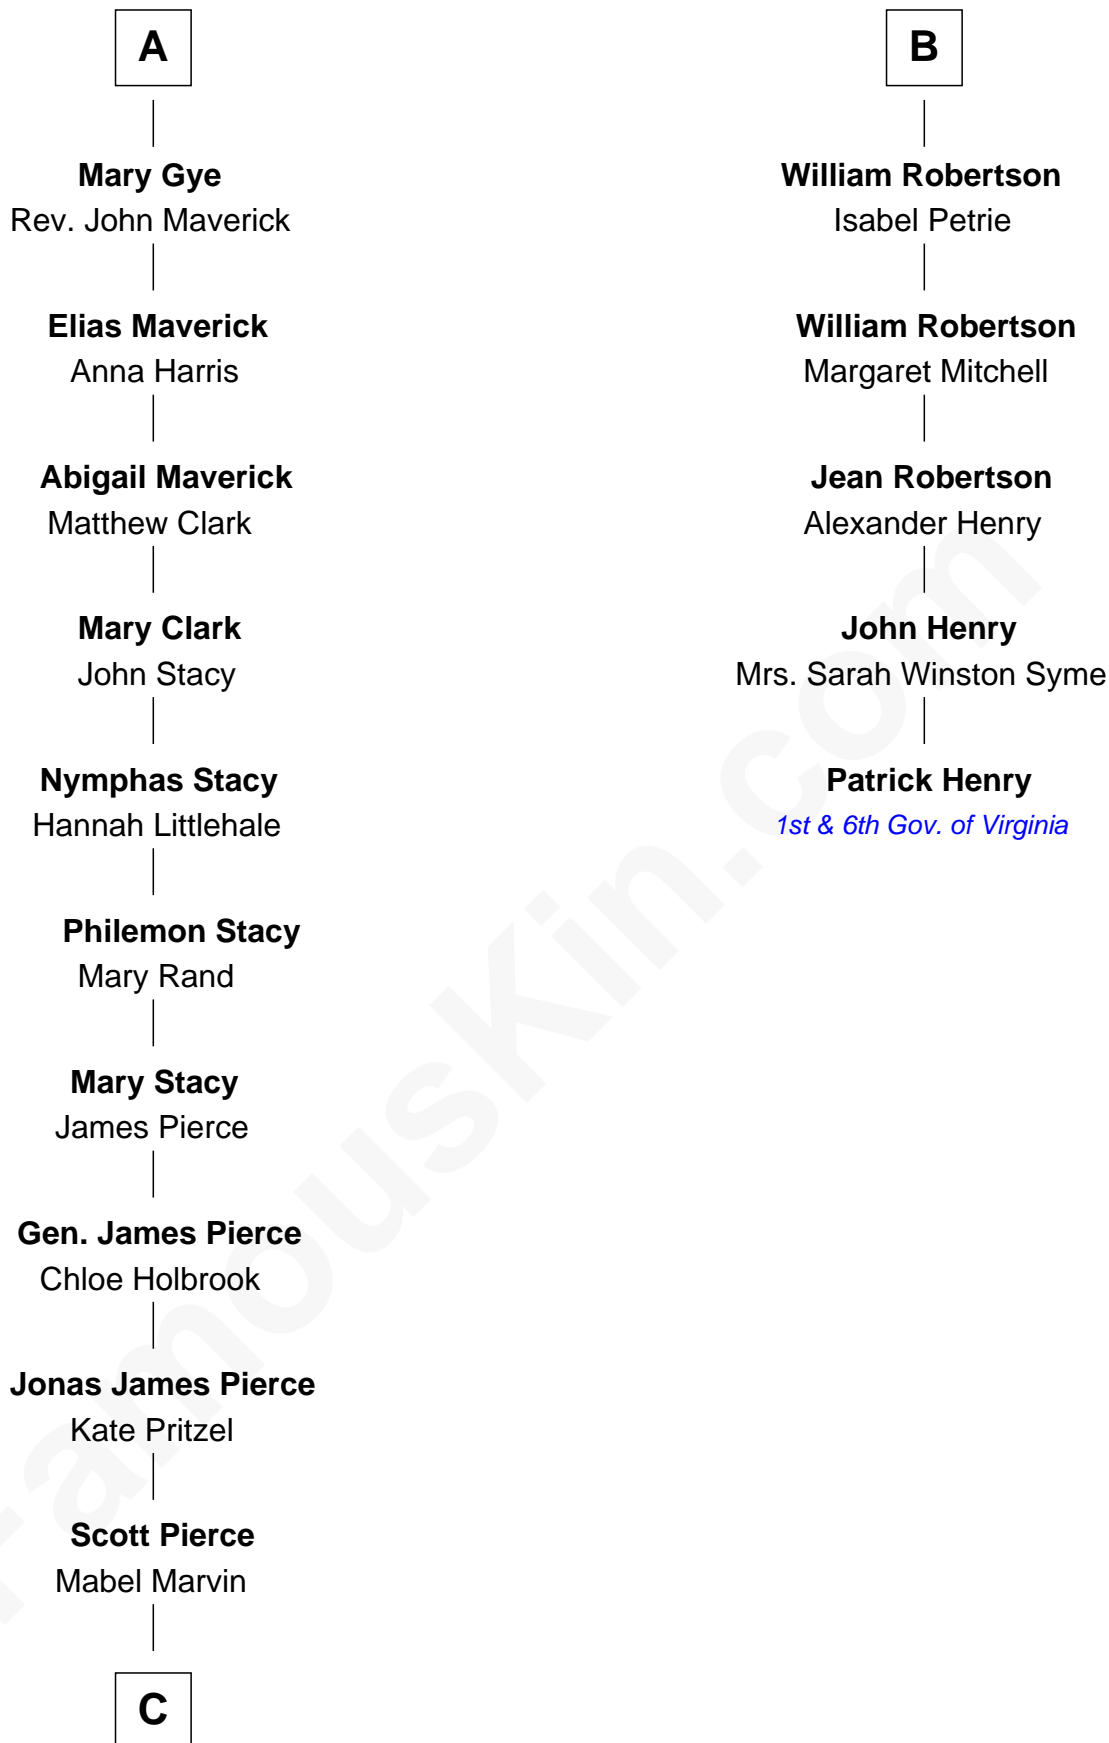

FamousKin.com Relationship Chart of

George W. Bush

43rd U.S. President

11th cousin 8 times removed of

Patrick Henry

1st and 6th Governor of Virginia

Richard Fitzalan
Eleanor Plantagenet

C

—
Marvin Pierce
Pauline Robinson

—
Barbara Pierce
George Herbert Walker Bush

—
George W. Bush
43rd U.S. President

FamousKin.com