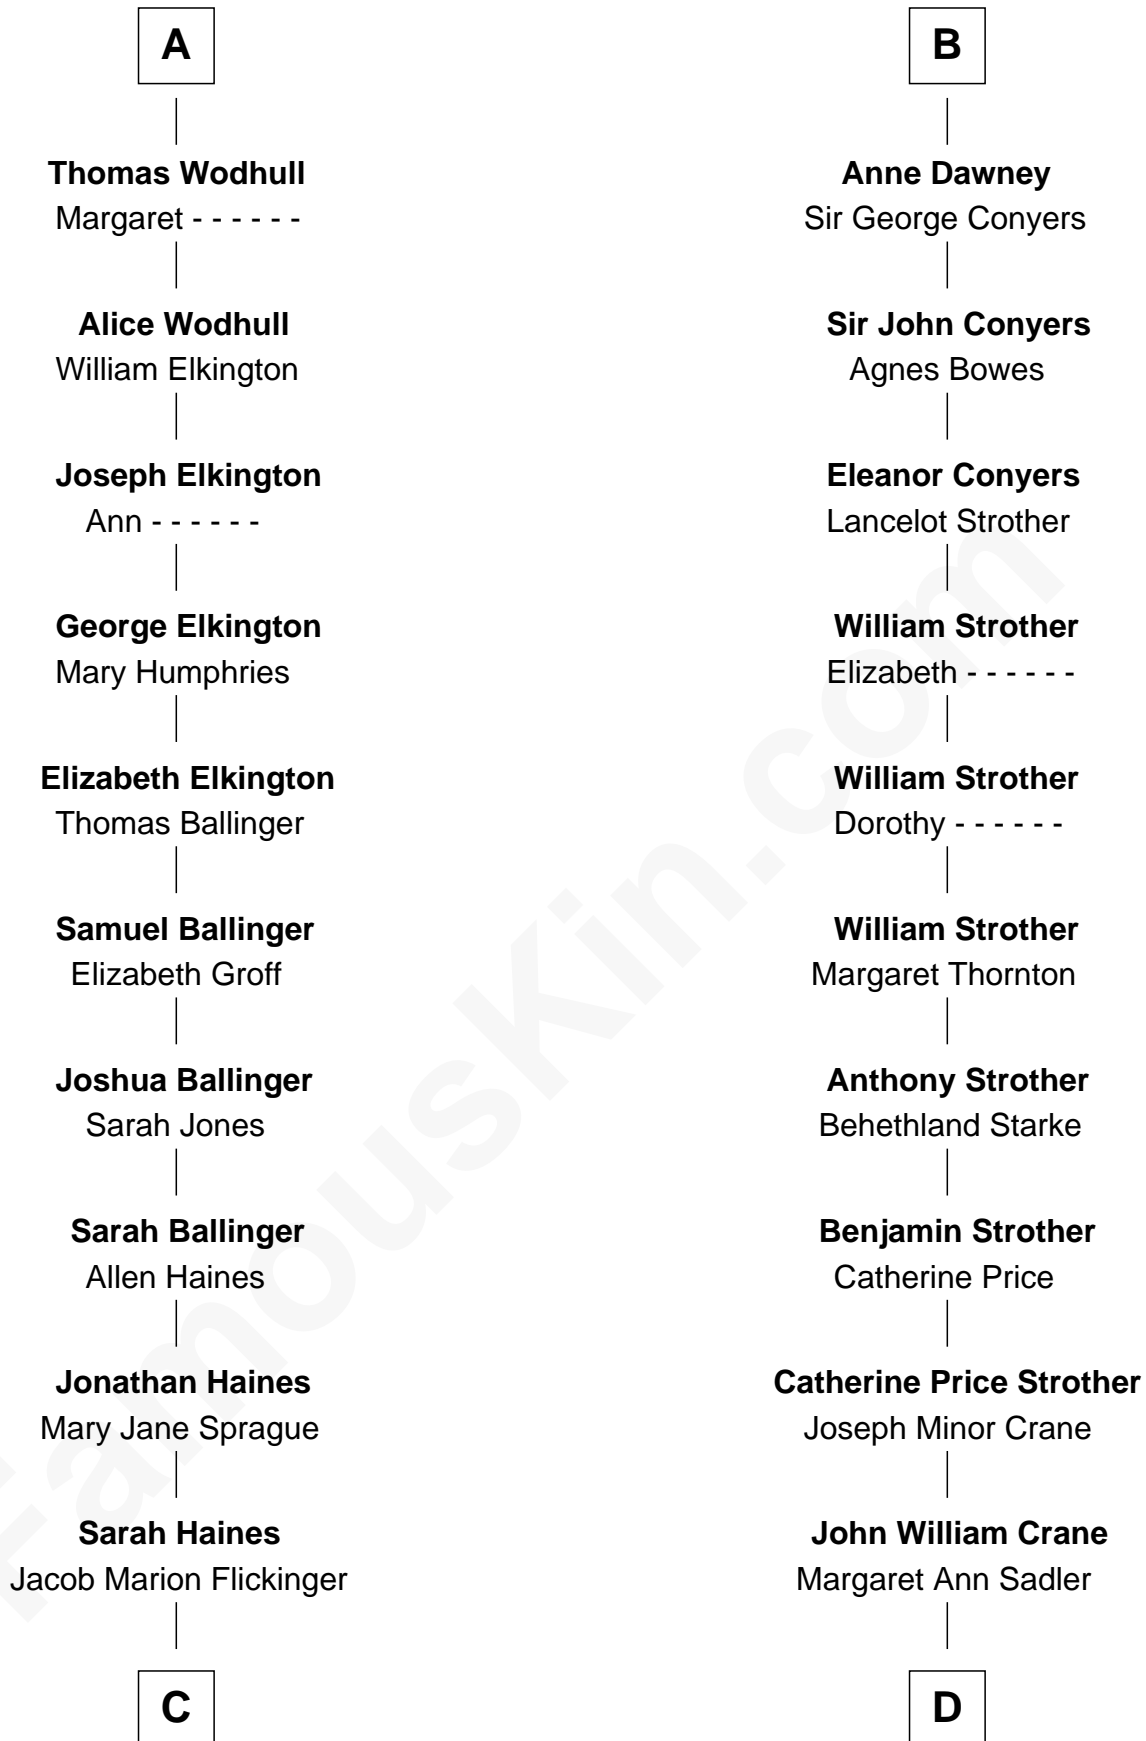

FamousKin.com Relationship Chart of

George W. Bush
43rd U.S. President

19th cousin 1 time removed of

Randolph Scott
Movie Actor

Sir Warin Trussell
Maud de St. Philibert

Sir Laurence Trussell
Matilda de Charnells

Sir William Trussell
Margery Ludlow

Isabel Trussell
Thomas Wodhull

John Wodhull
Joan Etwell

Fulk Wodhull
Anne Newenham

Lawrence Wodhull
Elizabeth Hall

Fulke Wodhull
Alice Wickliffe

A

Maud Trussell

Sir John de Hastang

Maud de Hastang
Ralph Stafford

Sir Humphrey Stafford
Elizabeth Burdet

Sir Humphrey Stafford
Eleanor Aylesbury

Humphrey Stafford
Katherine Fray

Anne Stafford
Sir Richard Neville

Dorothy Neville
Sir John Dawney

B

C

Lulu Dell Flickinger
James Edgar Robinson

Pauline Robinson
Marvin Pierce

Barbara Pierce
George Herbert Walker Bush

George W. Bush
43rd U.S. President

D

Joseph Minor Crane
Lavinia Lionberger