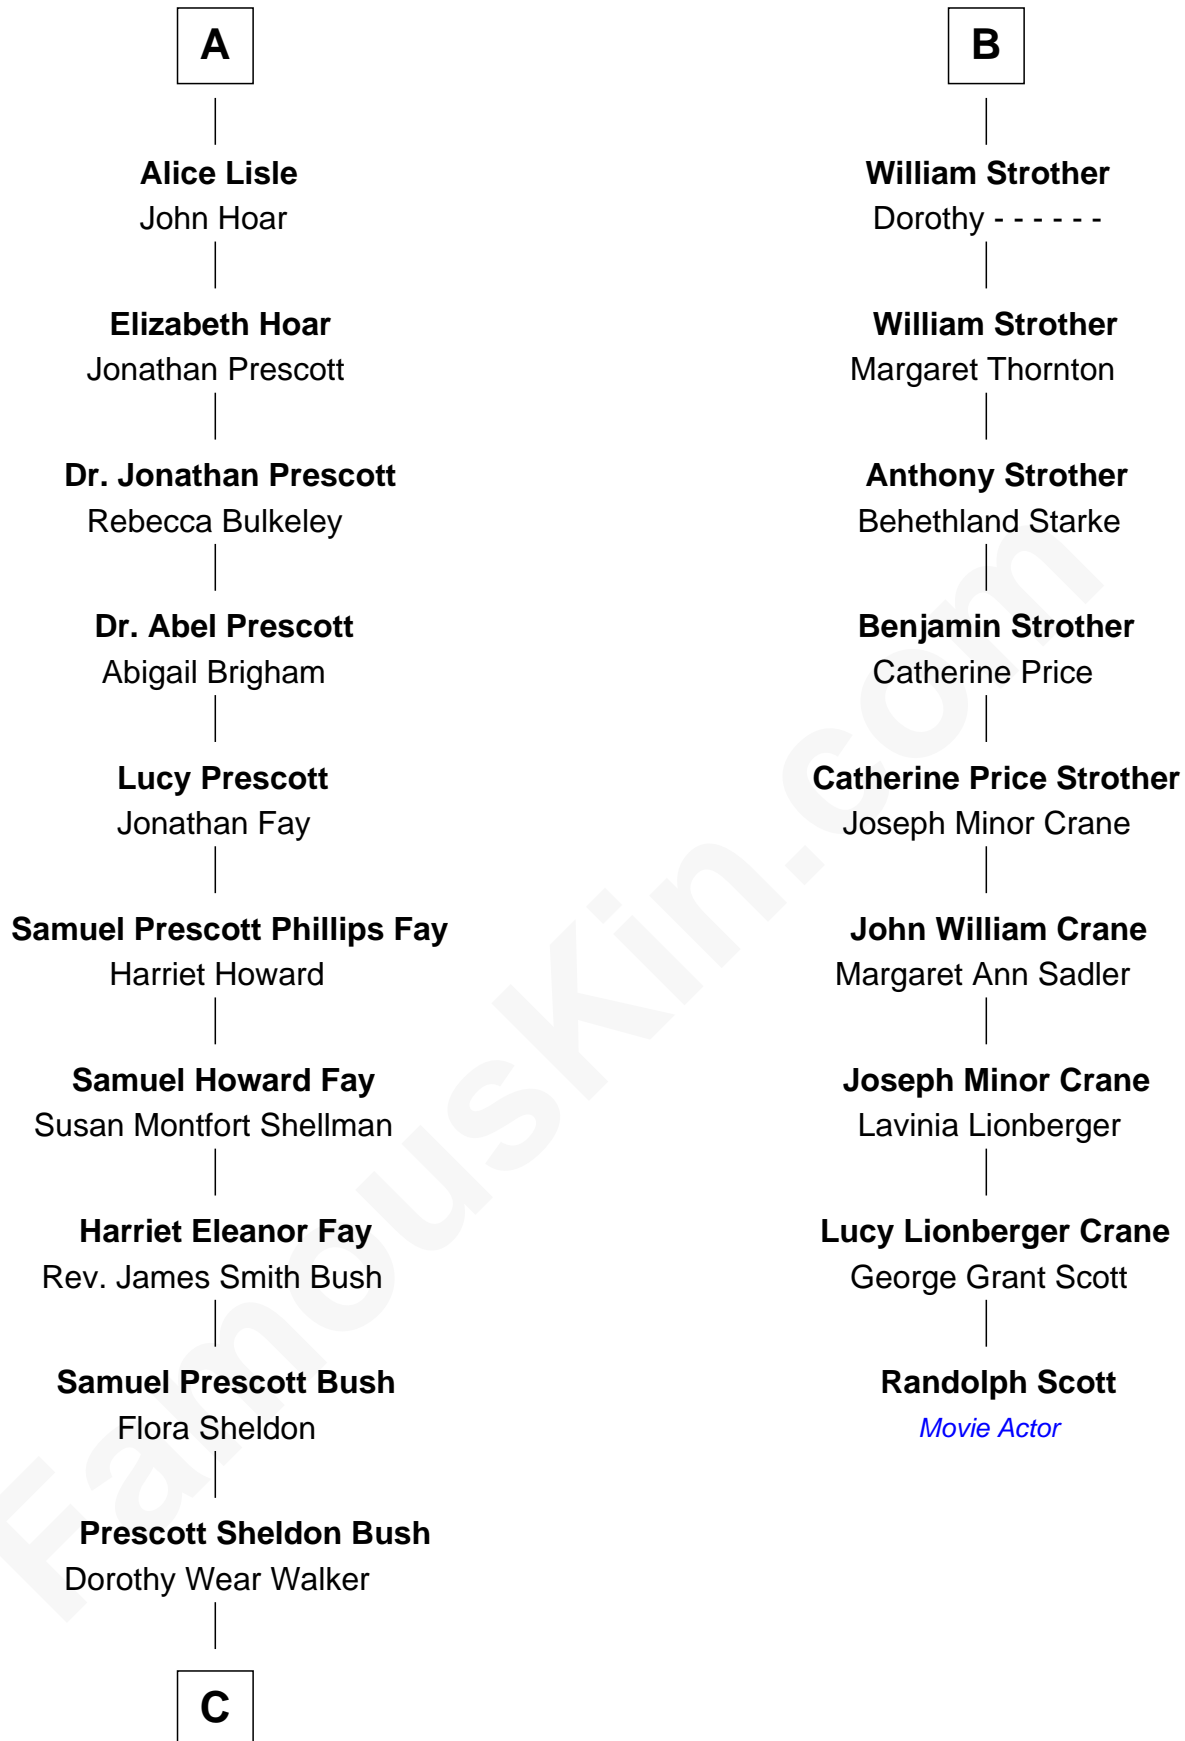

# FamousKin.com Relationship Chart of

**George W. Bush**

*43rd U.S. President*

15th cousin 3 times removed of

**Randolph Scott**

*Movie Actor*

**Sir Humphrey Stafford**

Eleanor Aylesbury

C

George Herbert Walker Bush

Barbara Pierce

George W. Bush

*43rd U.S. President*

FamousKin.com