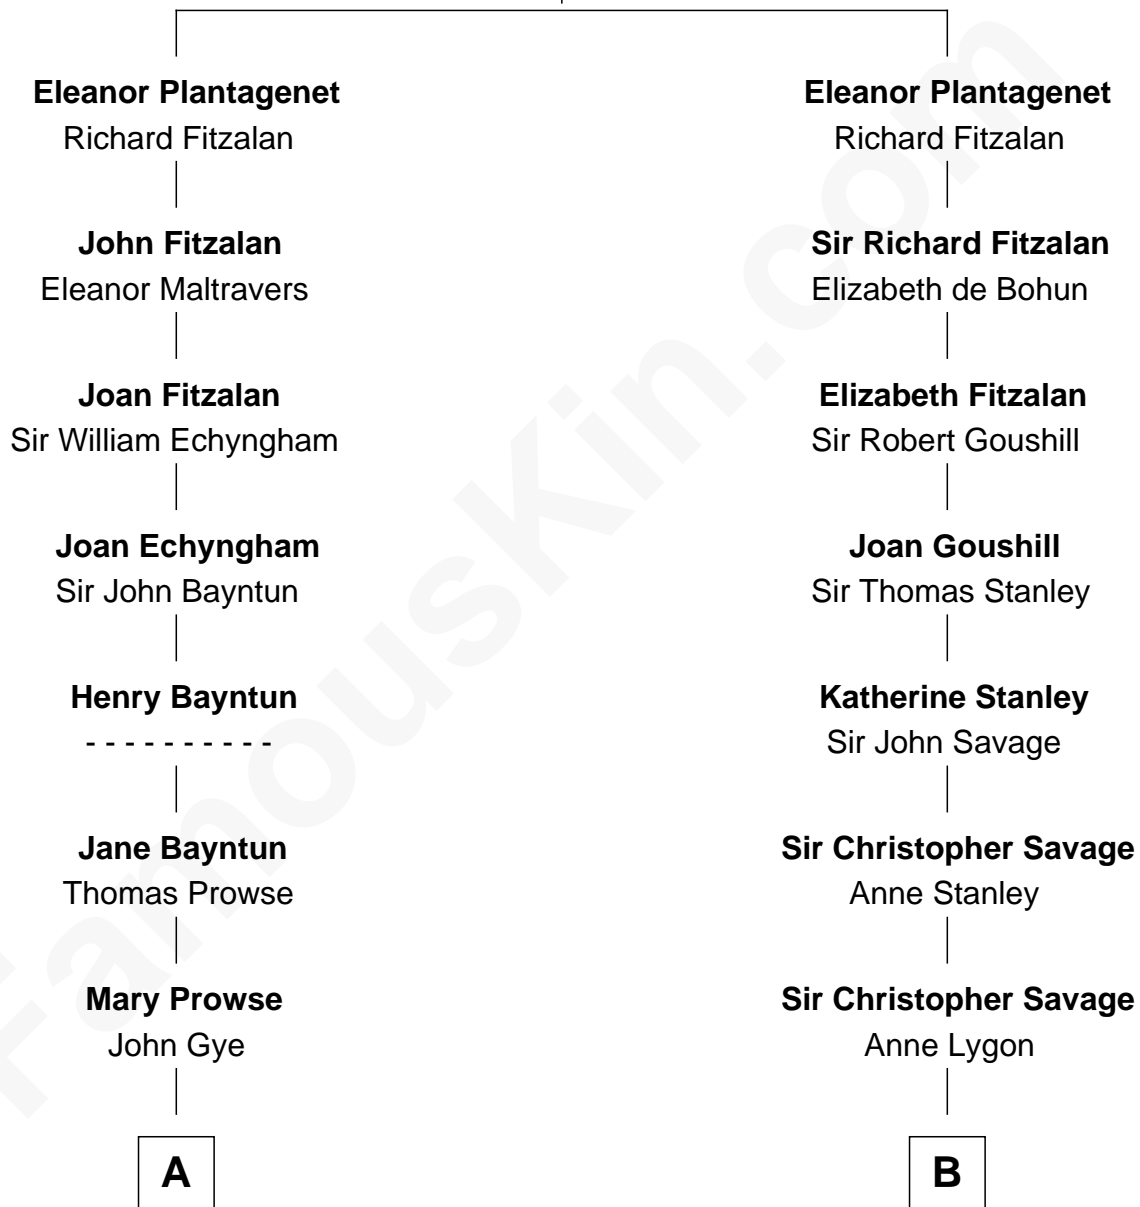

# FamousKin.com Relationship Chart of

**George W. Bush**  
43rd U.S. President

19th cousin 1 time removed of

**Randolph Scott**  
Movie Actor

**Henry Plantagenet**  
Maud de Chaworth

FamousKin.com