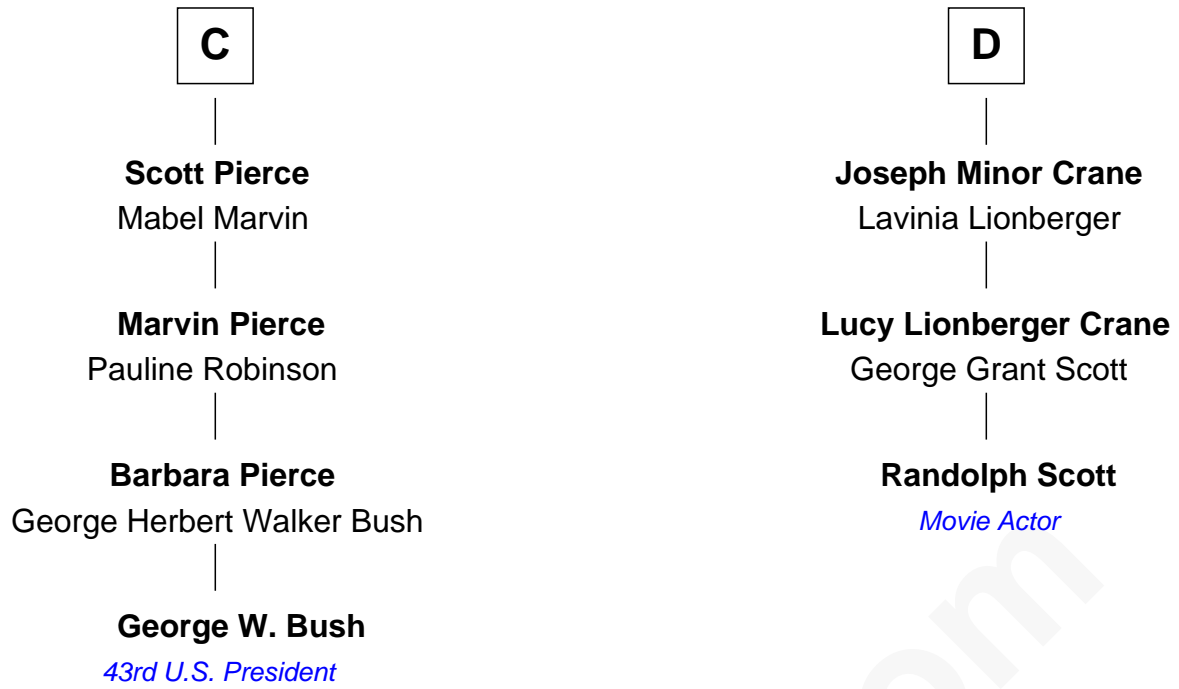

# FamousKin.com Relationship Chart of

**George W. Bush**  
43rd U.S. President

19th cousin 1 time removed of

**Randolph Scott**  
Movie Actor

**Henry Plantagenet**  
Maud de Chaworth

FamousKin.com