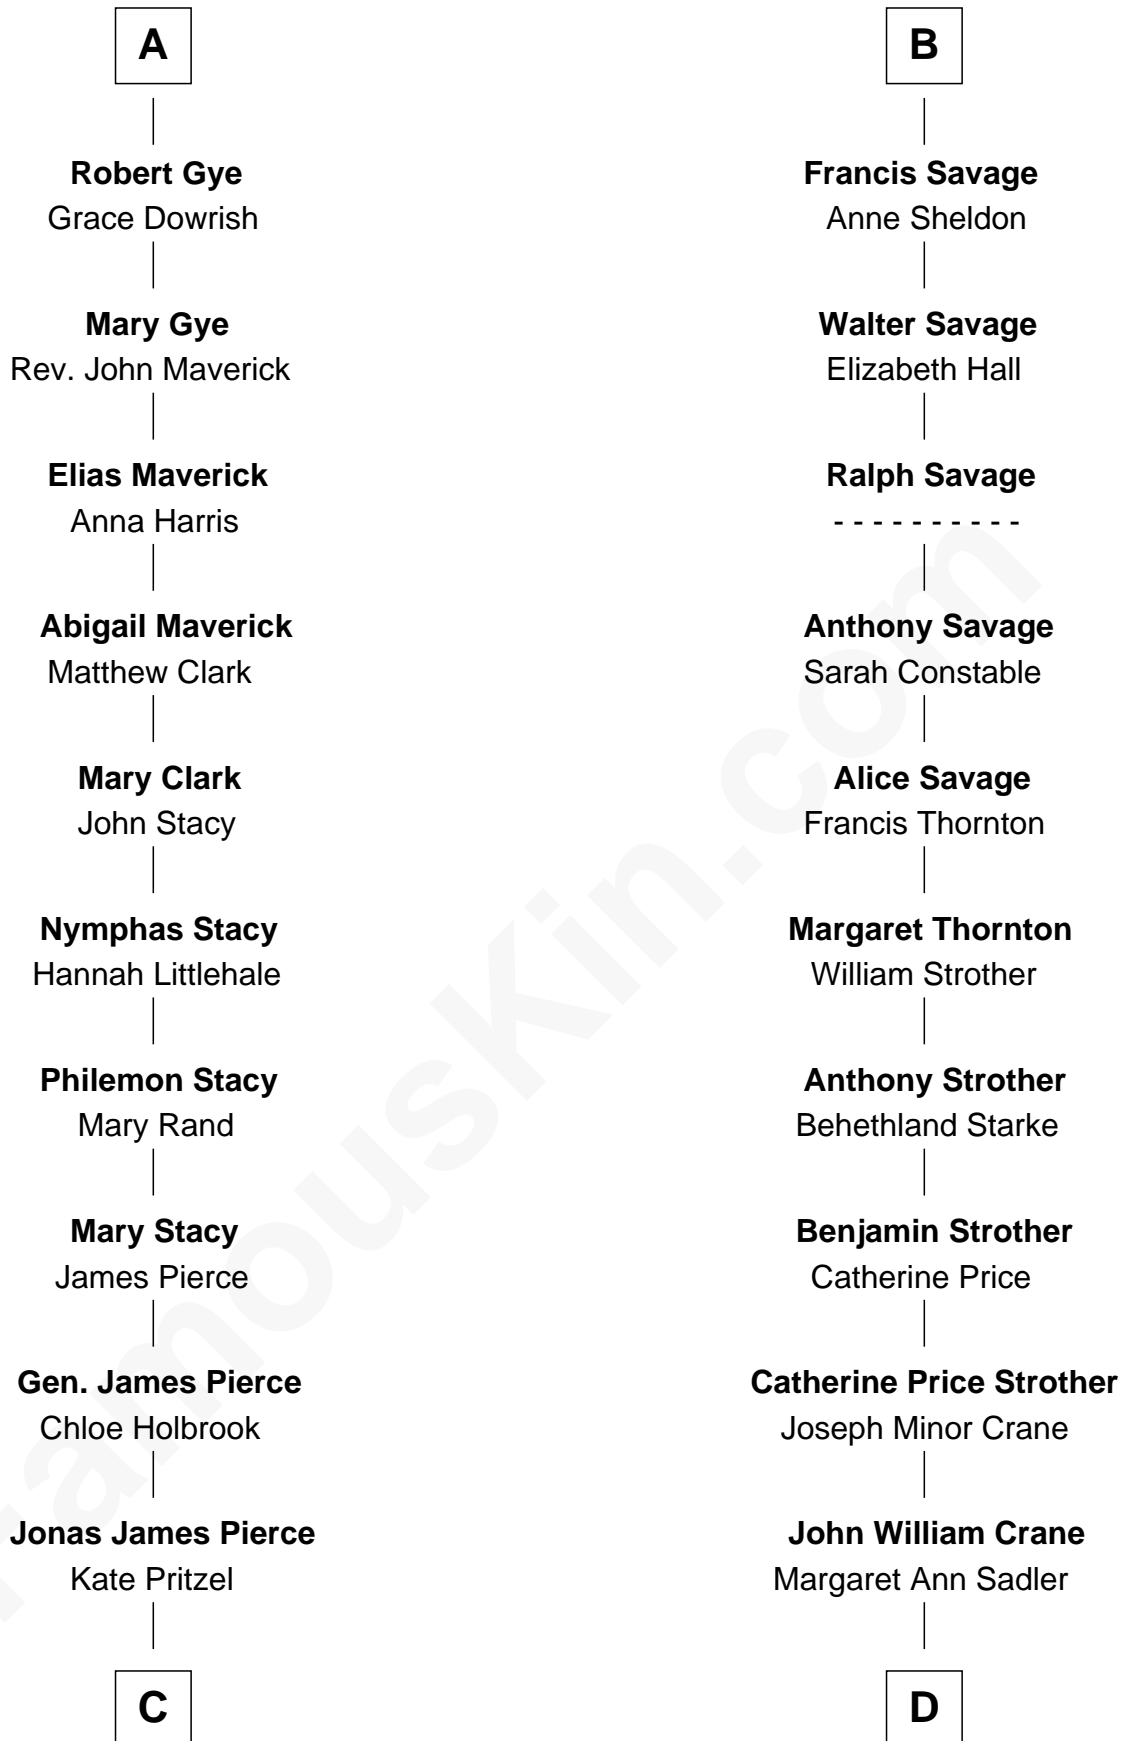

# FamousKin.com Relationship Chart of

**George W. Bush**  
43rd U.S. President

19th cousin 1 time removed of

**Randolph Scott**  
Movie Actor

**Henry Plantagenet**  
Maud de Chaworth

FamousKin.com