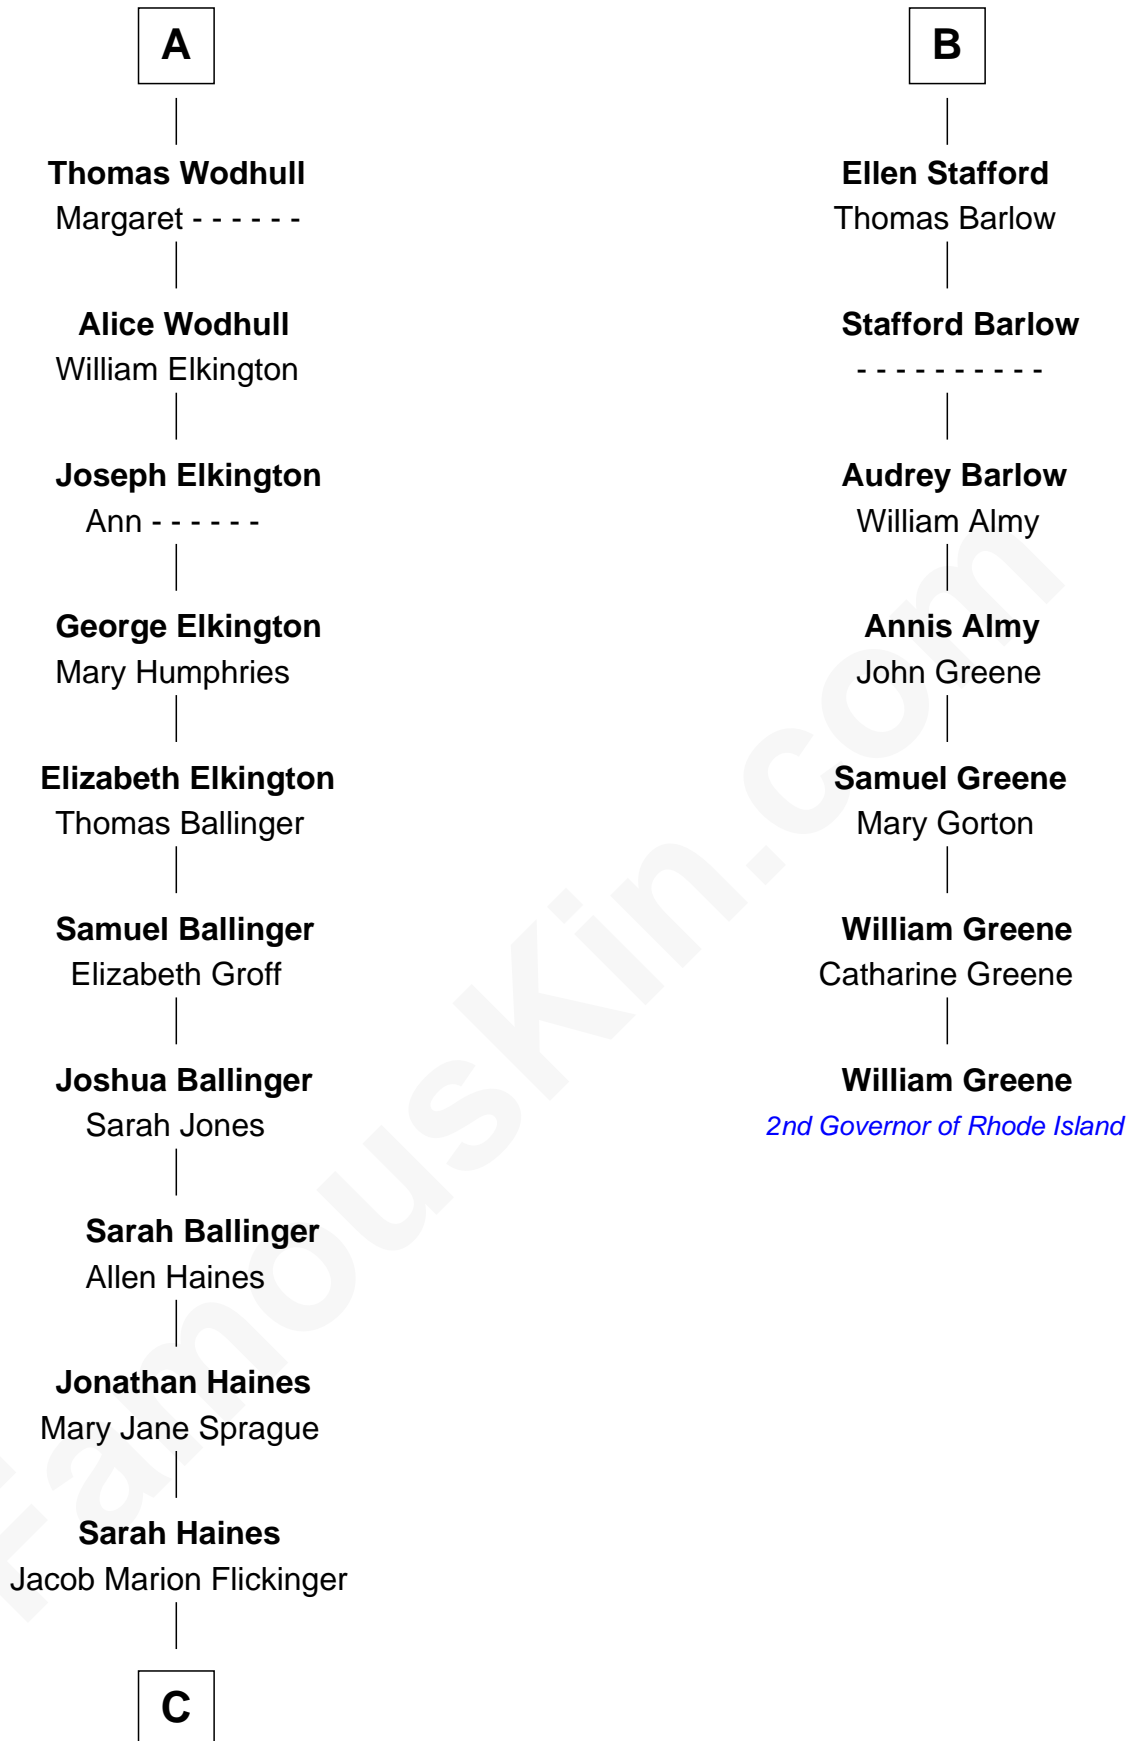

FamousKin.com Relationship Chart of

George W. Bush

43rd U.S. President

13th cousin 7 times removed of

William Greene

2nd Governor of Rhode Island

Sir Warin Trussell
Maud de St. Philibert

Sir Laurence Trussell
Matilda de Charnells

Sir William Trussell
Margery Ludlow

Isabel Trussell
Thomas Wodhull

John Wodhull
Joan Etwell

Fulk Wodhull
Anne Newenham

Lawrence Wodhull
Elizabeth Hall

Fulke Wodhull
Alice Wickliffe

A

Maud Trussell

Katherine Fray

Sir Humphrey Stafford

Margaret Fogge

Sir Humphrey Stafford

Margaret Tame

B

C

—
Lulu Dell Flickinger
James Edgar Robinson

—
Pauline Robinson
Marvin Pierce

—
Barbara Pierce
George Herbert Walker Bush

—
George W. Bush
43rd U.S. President

FamousKin.com