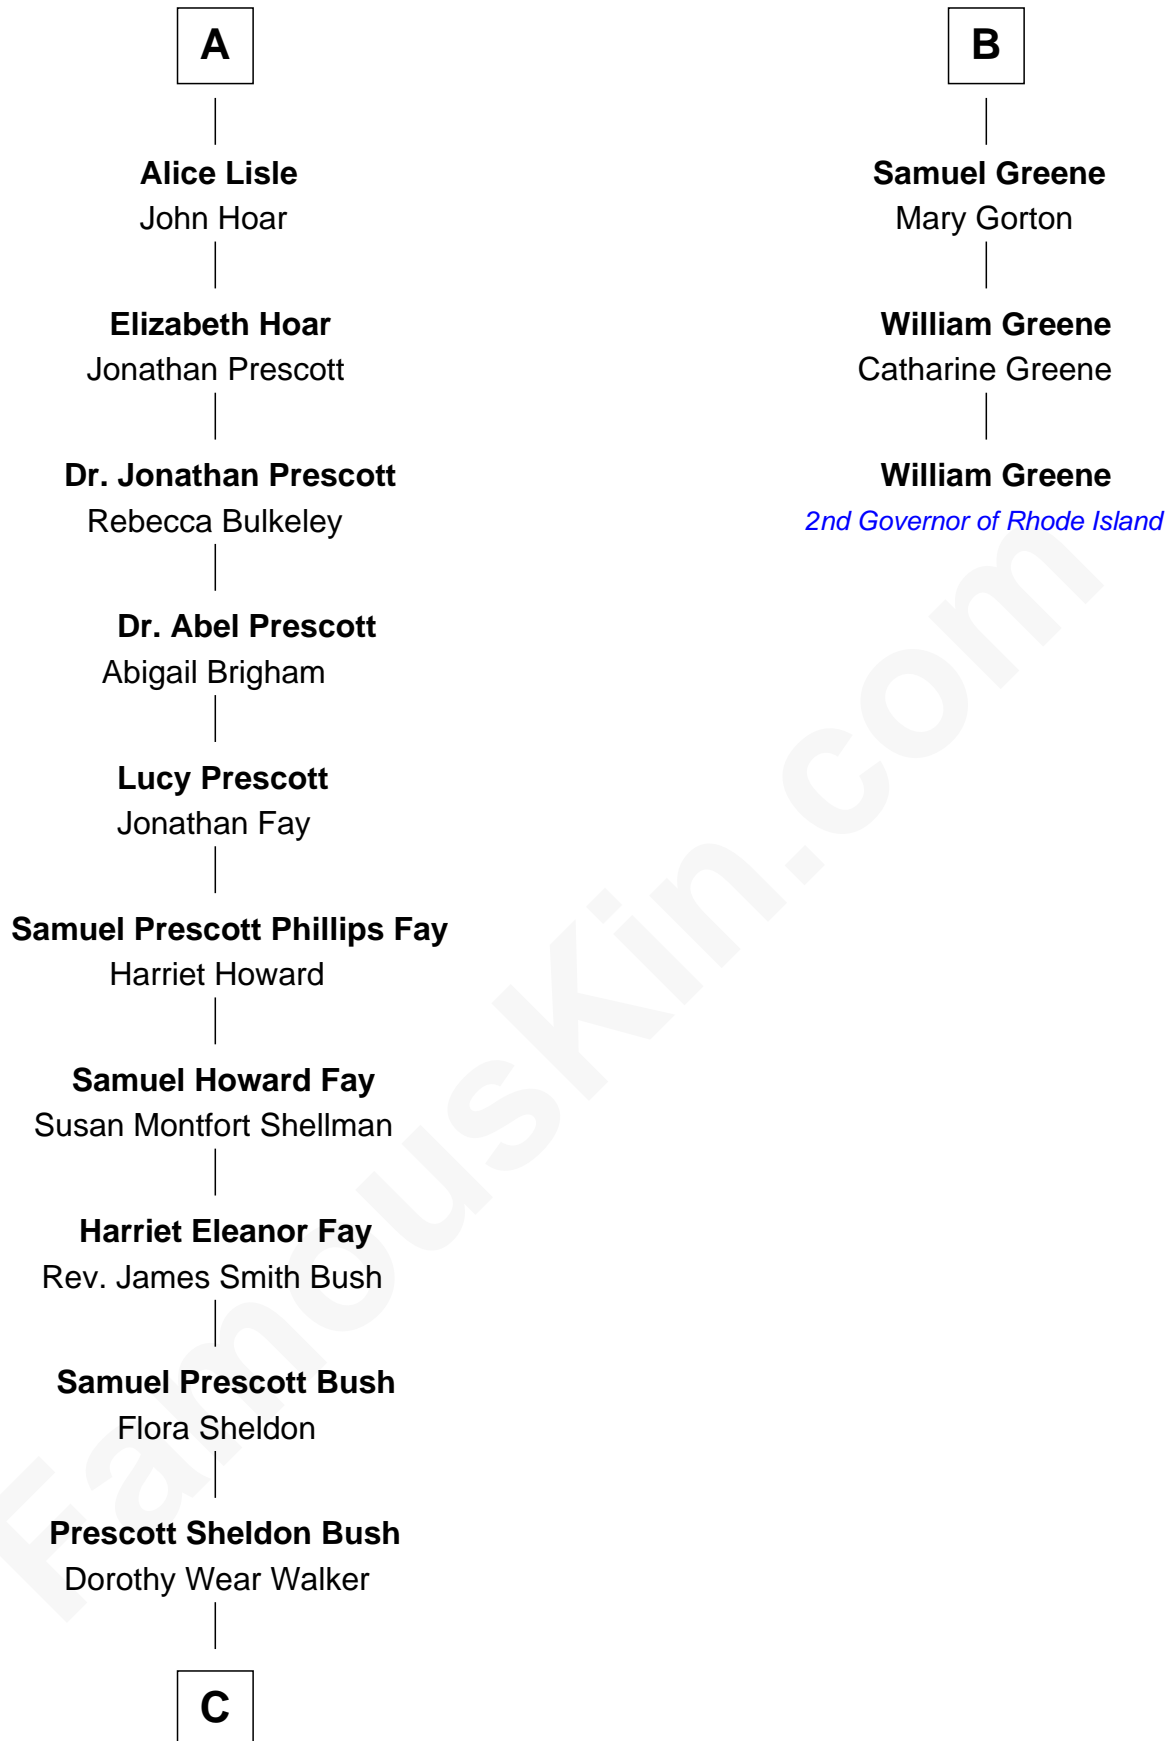

# FamousKin.com Relationship Chart of

**George W. Bush**

*43rd U.S. President*

9th cousin 9 times removed of

**William Greene**

*2nd Governor of Rhode Island*

**Sir Humphrey Stafford**

Eleanor Aylesbury

**Anne Stafford**  
Sir William Berkeley

**Richard Berkeley**  
Elizabeth Conningsby

**Sir John Berkeley**  
Isabel Dennis

**Sir Richard Berkeley**  
Elizabeth Jermy

**Mary Berkeley**  
Sir John Hungerford

**Bridget Hungerford**  
Sir William Lisle

**John Lisle**  
Alice Beckenshaw

**A**

**Humphrey Stafford**  
Katherine Fray

**Sir Humphrey Stafford**  
Margaret Fogge

**Sir Humphrey Stafford**  
Margaret Tame

**Ellen Stafford**  
Thomas Barlow

**Stafford Barlow**  
-----

**Audrey Barlow**  
William Almy

**Annis Almy**  
John Greene

**B**

**C**

George Herbert Walker Bush

Barbara Pierce