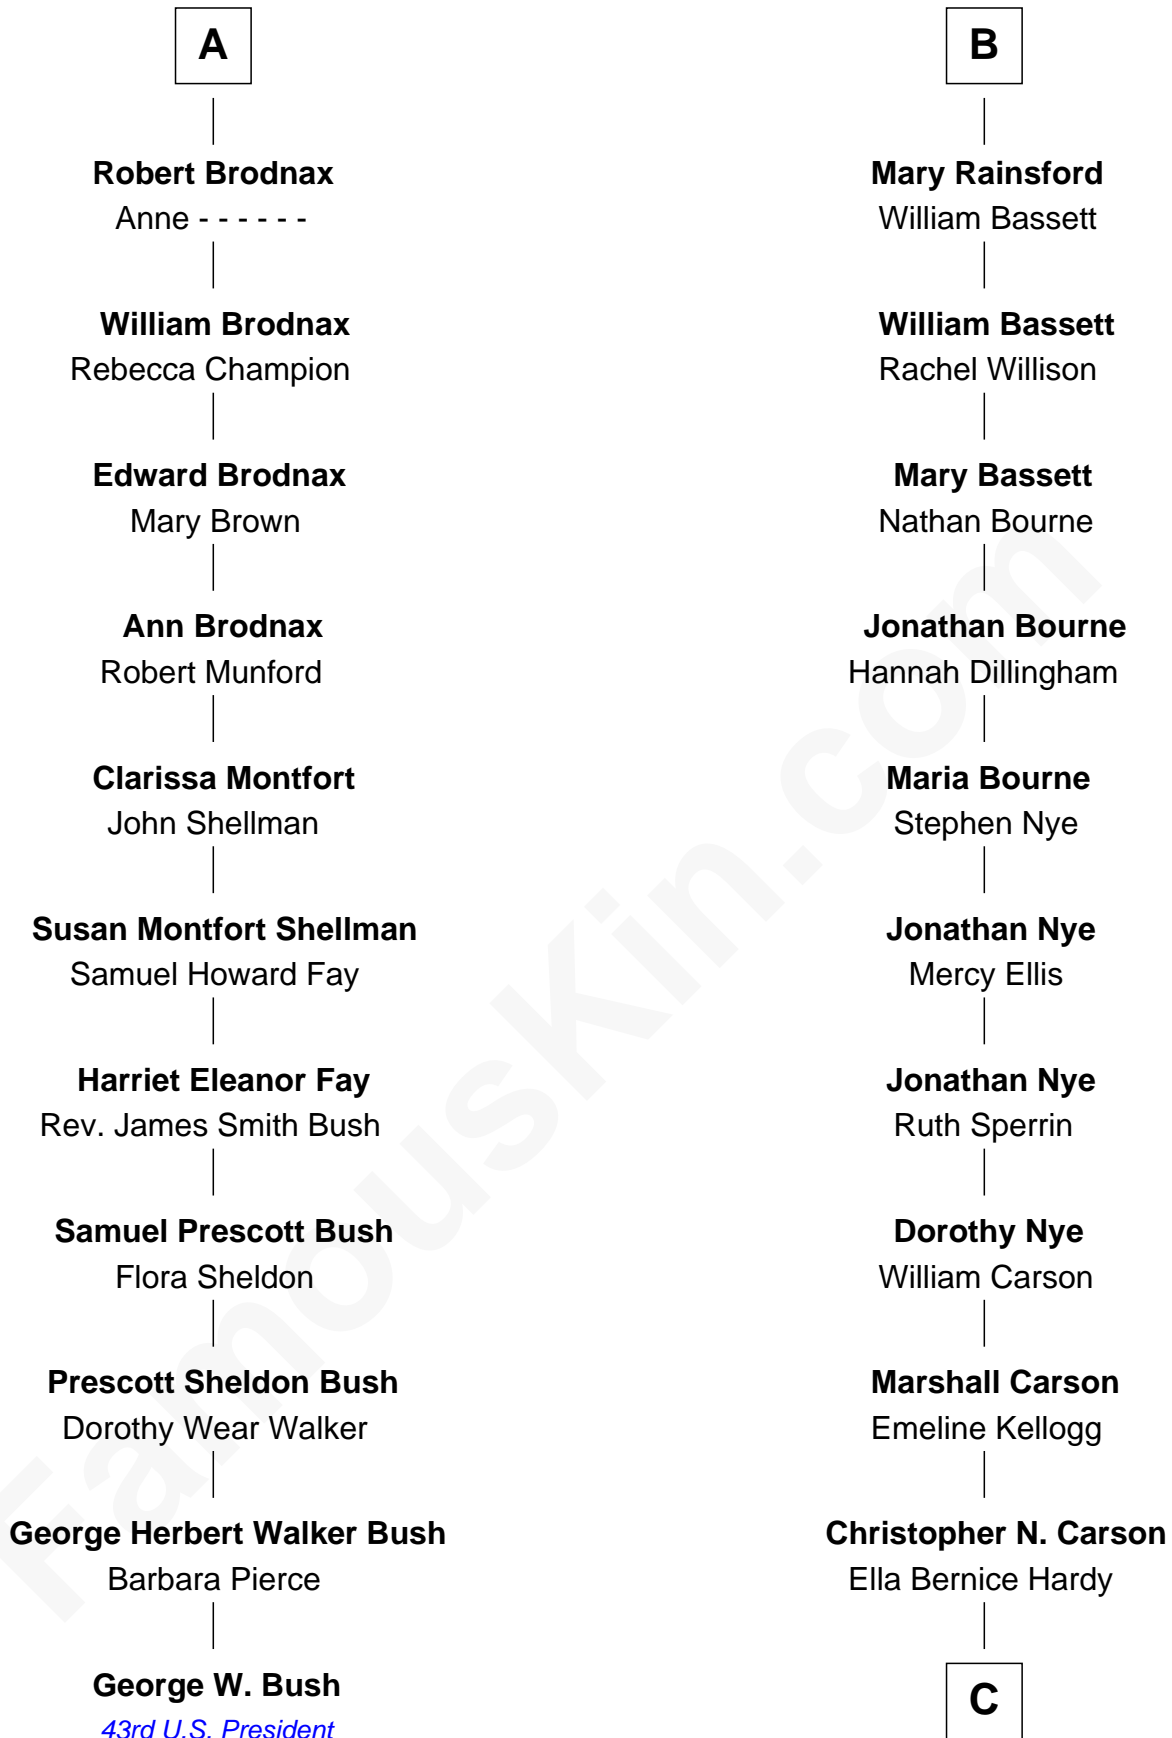

FamousKin.com Relationship Chart of

George W. Bush

43rd U.S. President

17th cousin 1 time removed of

Johnny Carson

TV Host - "The Tonight Show"

Sir Robert Hungerford

Margaret Botreaux

Katherine Hungerford

Sir Richard West

Sir Thomas West

Eleanor Copley

Barbara West

Sir John Guilford

Elizabeth Guilford

Sir William Cromer

Sir John White

Robert White

Margaret Gainsford

Margaret White

John Kirton

Stephen Kirton

Margaret Offley

Thomas Kirton

Mary Sadler

Mary Kirton

Robert Rainsford

Edward Rainsford

Mary - - - - -

B

C

Homer Lloyd Carson