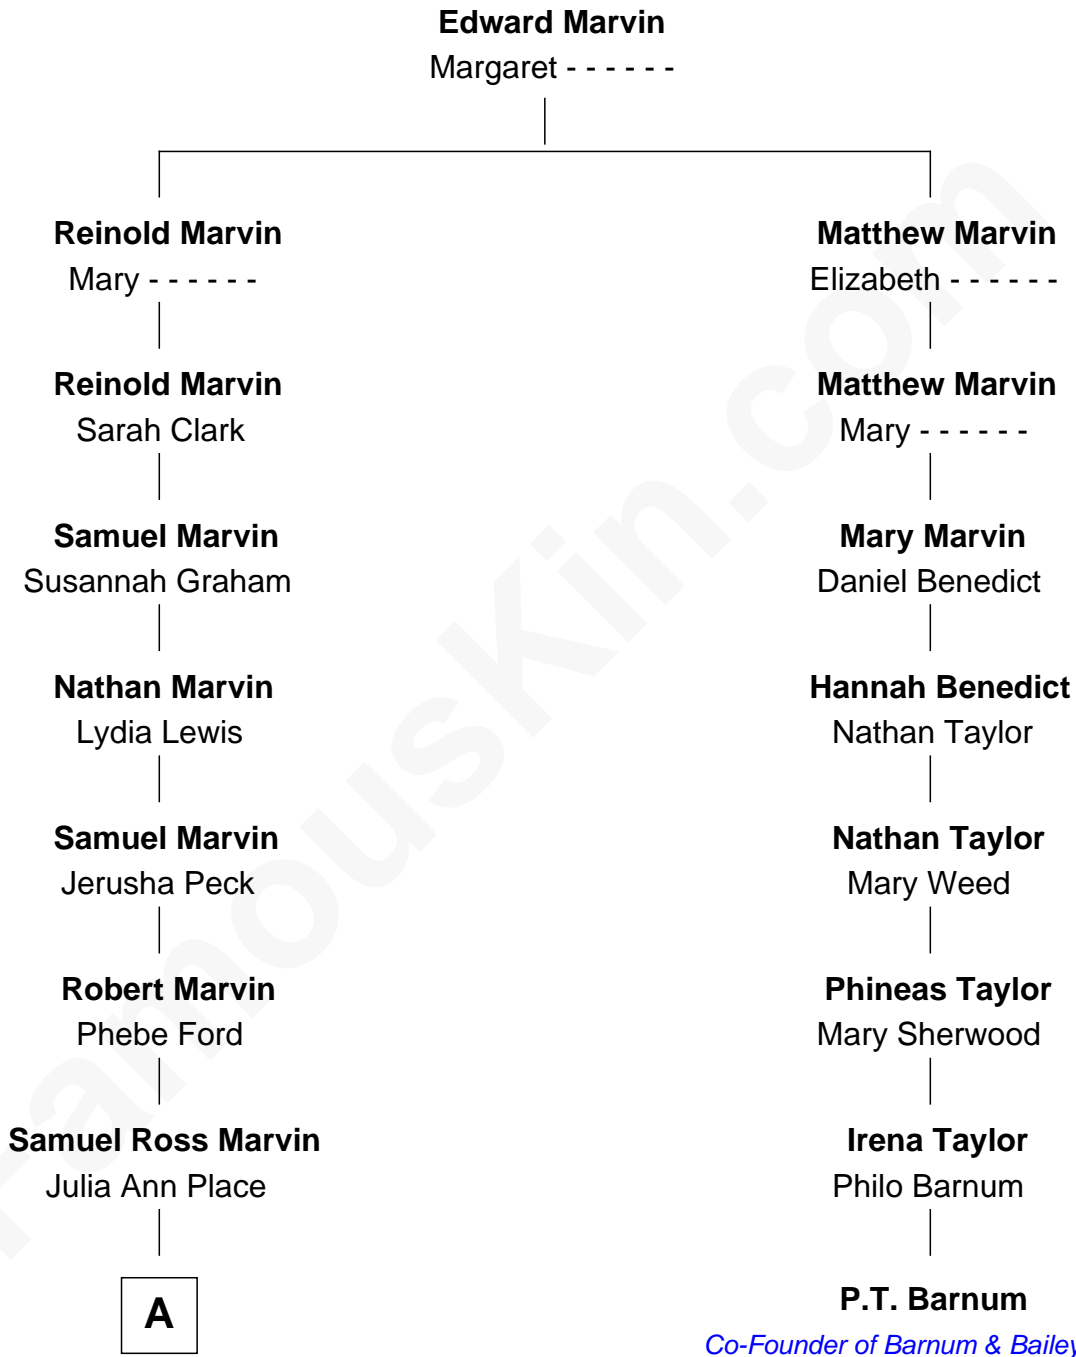

FamousKin.com
Relationship Chart of
George W. Bush
43rd U.S. President

7th cousin 4 times removed of

P.T. Barnum
Co-Founder of Barnum & Bailey Circus

FamousKin.com