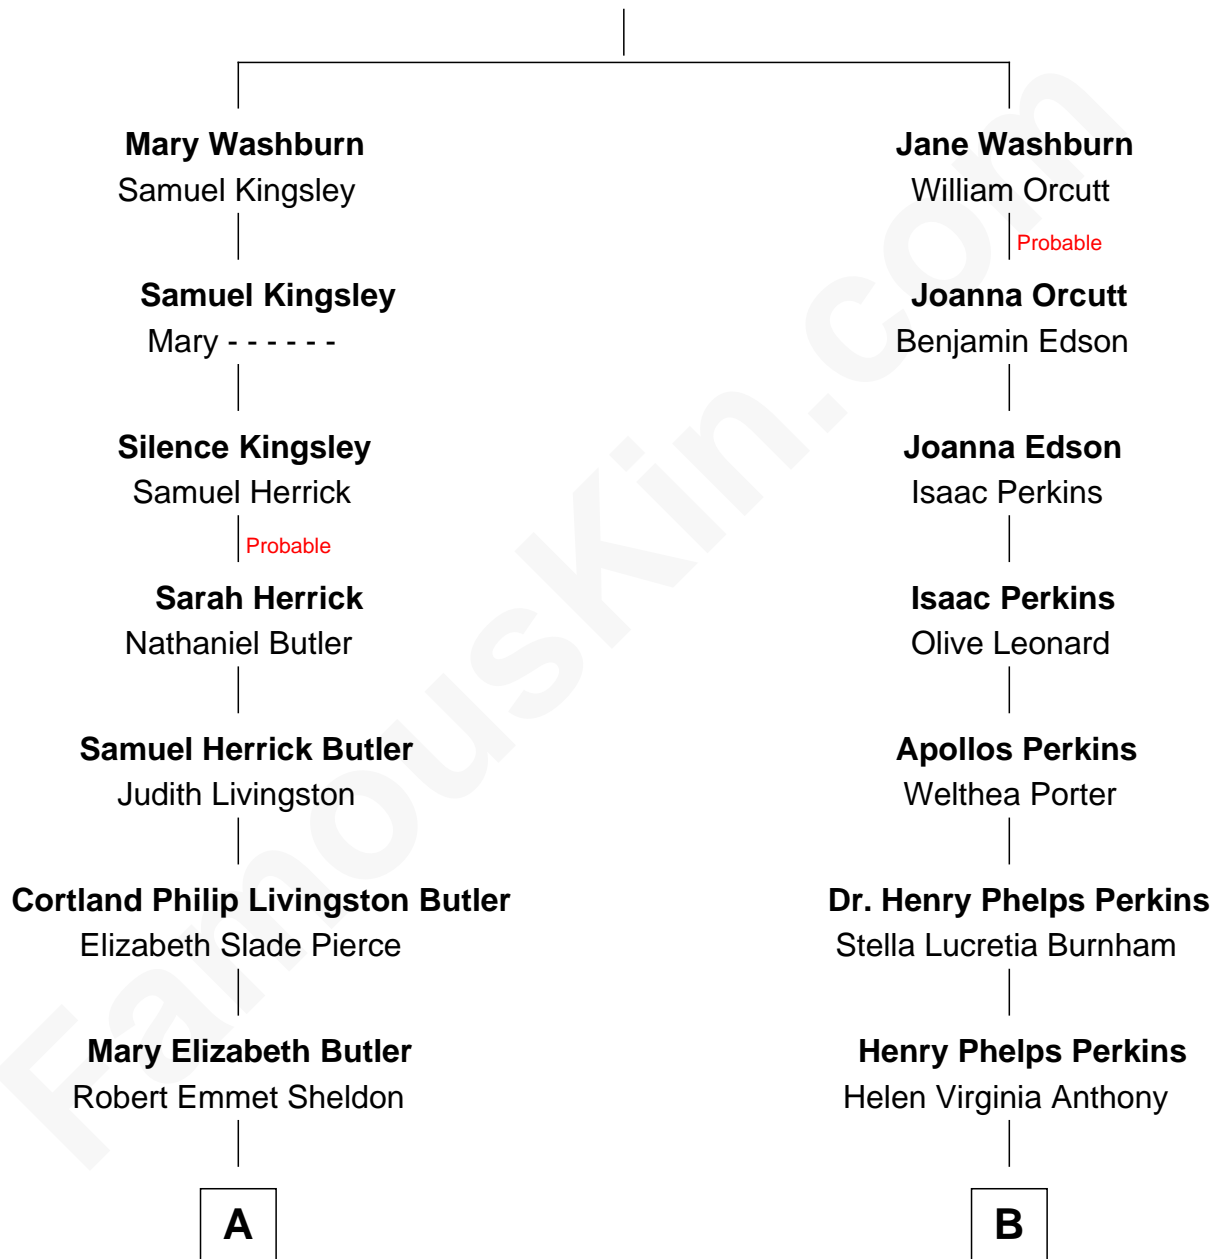

# FamousKin.com Relationship Chart of

**George W. Bush**

*43rd U.S. President*

8th cousin 2 times removed of

**Anthony Perkins**

*Movie Actor*

**John Washburn**

Elizabeth Mitchell

FamousKin.com