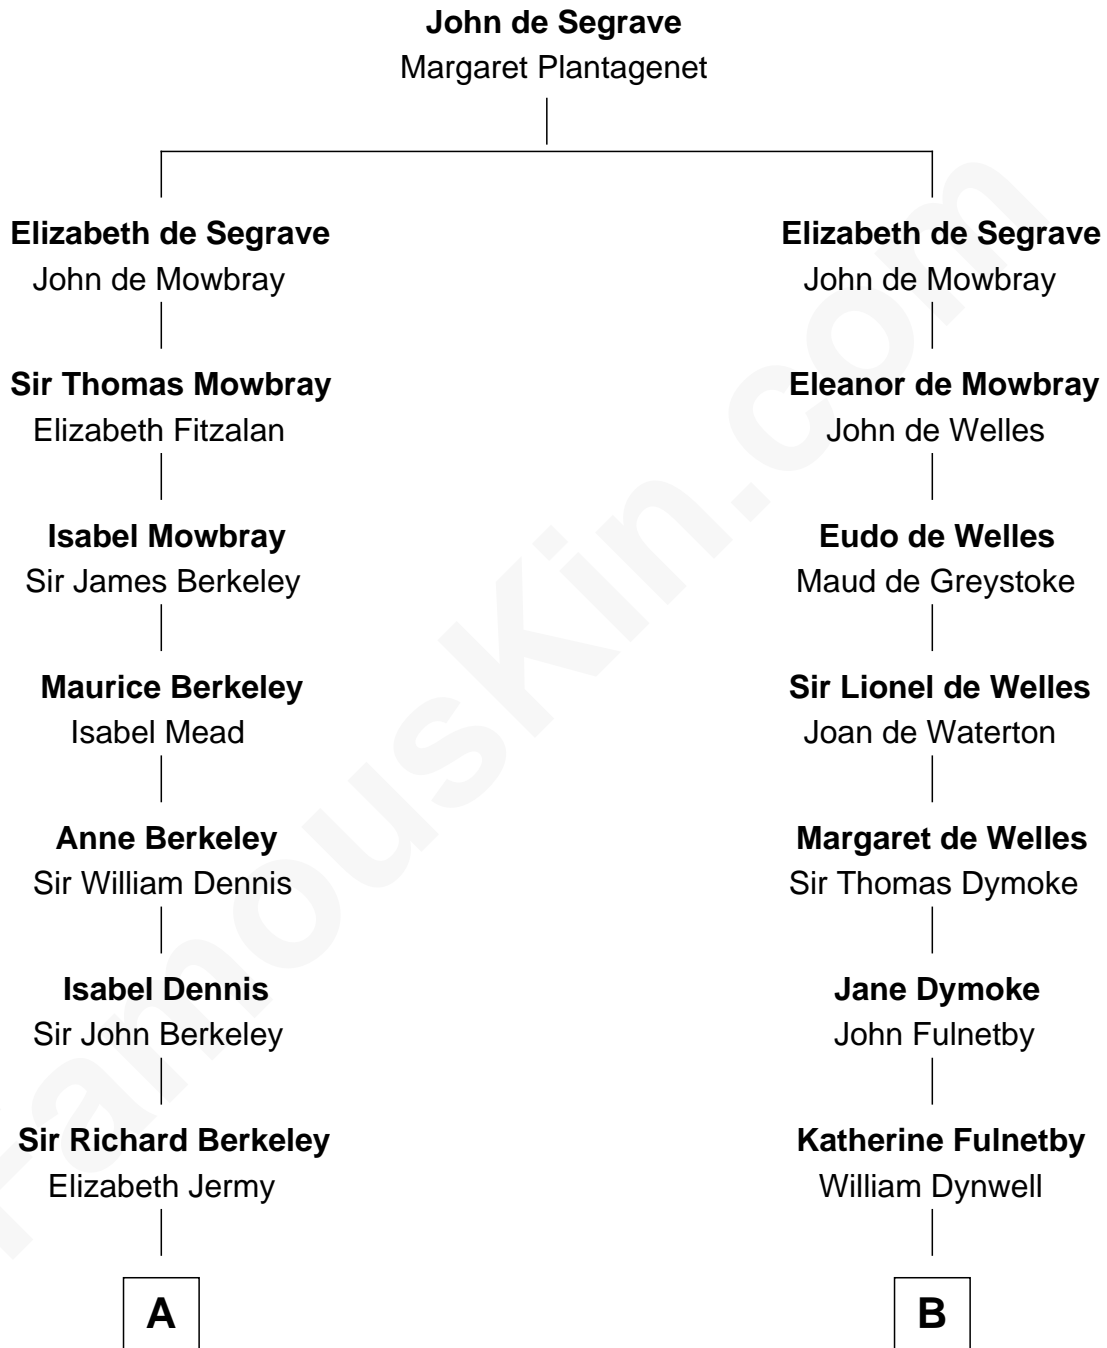

FamousKin.com
Relationship Chart of
George W. Bush
43rd U.S. President

19th cousin 2 times removed of
Ray Bradbury
Author of The Martian Chronicles

C

Harriet Eleanor Fay
Rev. James Smith Bush

Samuel Prescott Bush
Flora Sheldon

Prescott Sheldon Bush
Dorothy Wear Walker

George Herbert Walker Bush
Barbara Pierce

George W. Bush
43rd U.S. President

D

Samuel Hinkston Bradbury
Minnie Alice Davis

Leonard Spaulding Bradbury
Esther Marie Moberg

Ray Bradbury
Author of The Martian Chronicles

FamousKin.com