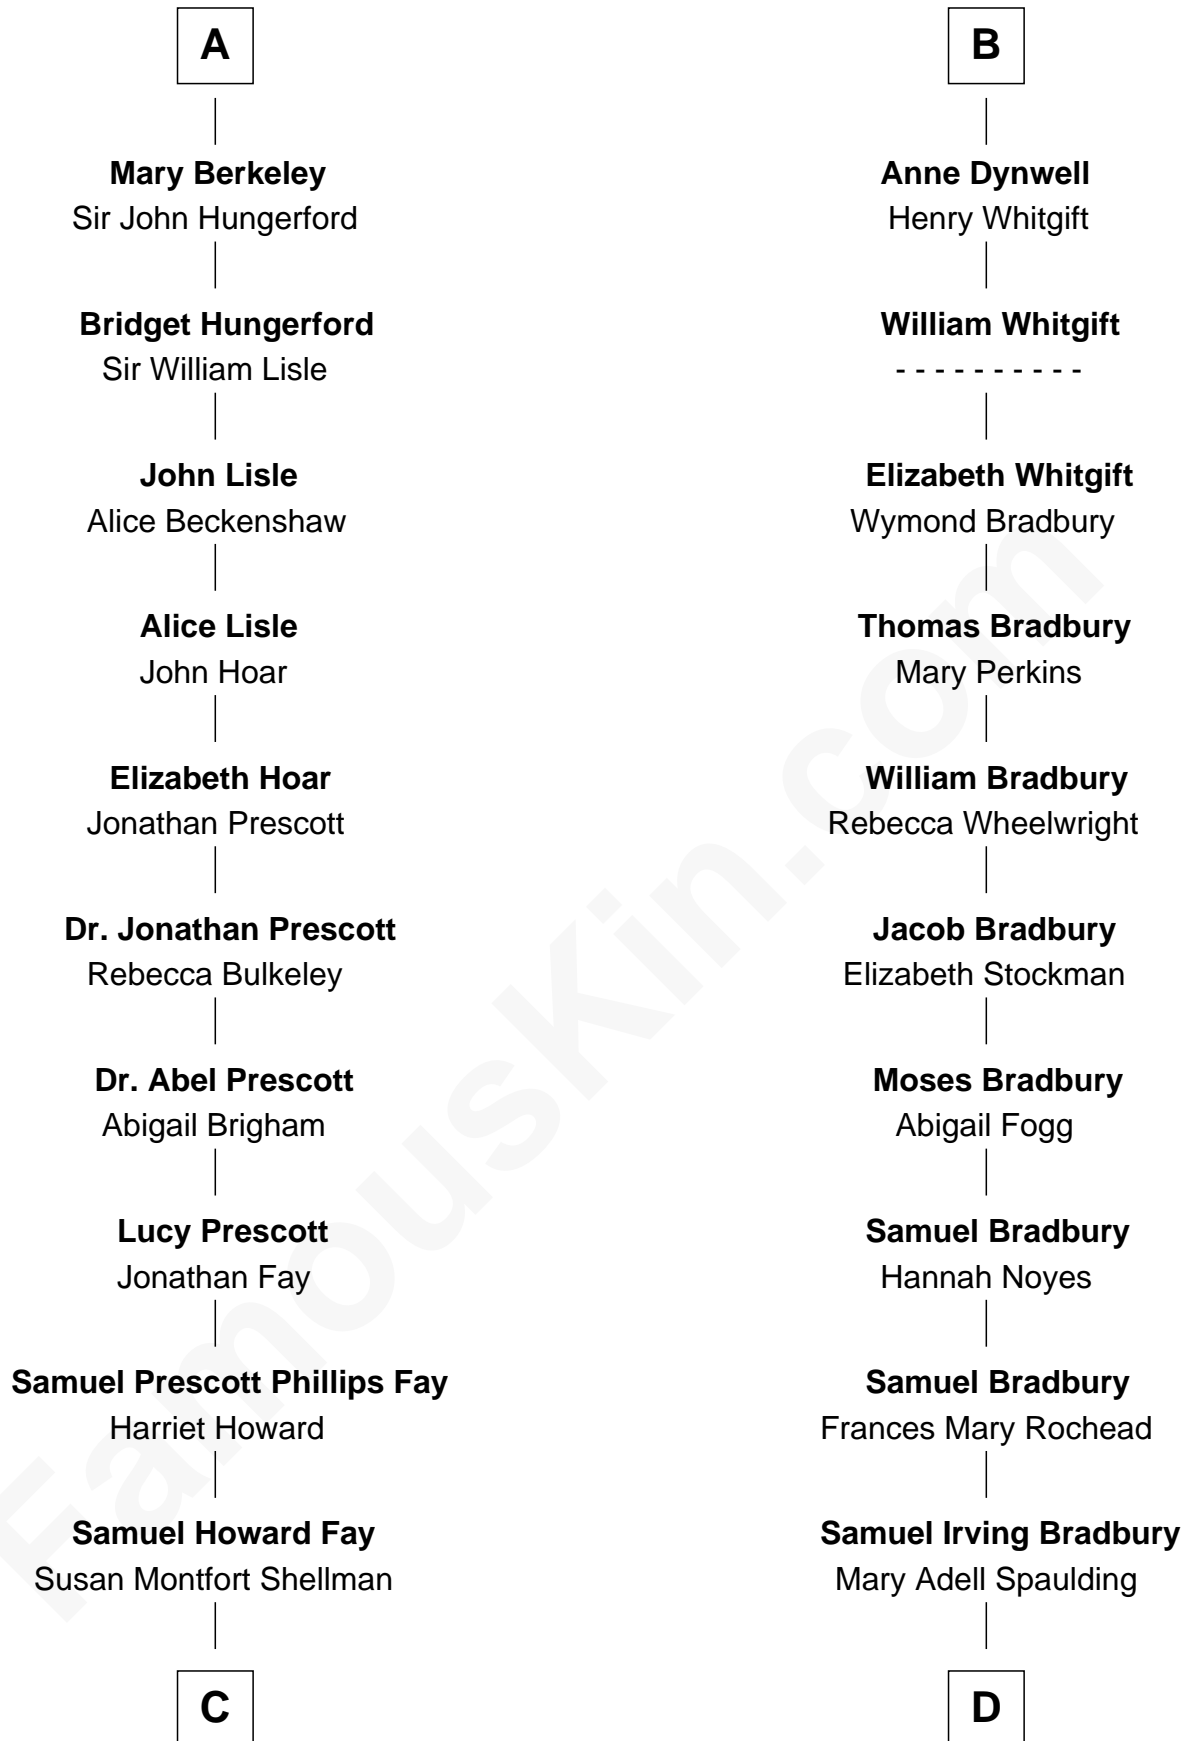

FamousKin.com
Relationship Chart of
George W. Bush
43rd U.S. President

19th cousin 2 times removed of
Ray Bradbury
Author of The Martian Chronicles

C

Harriet Eleanor Fay
Rev. James Smith Bush

Samuel Prescott Bush
Flora Sheldon

Prescott Sheldon Bush
Dorothy Wear Walker

George Herbert Walker Bush
Barbara Pierce

George W. Bush
43rd U.S. President

D

Samuel Hinkston Bradbury
Minnie Alice Davis

Leonard Spaulding Bradbury
Esther Marie Moberg