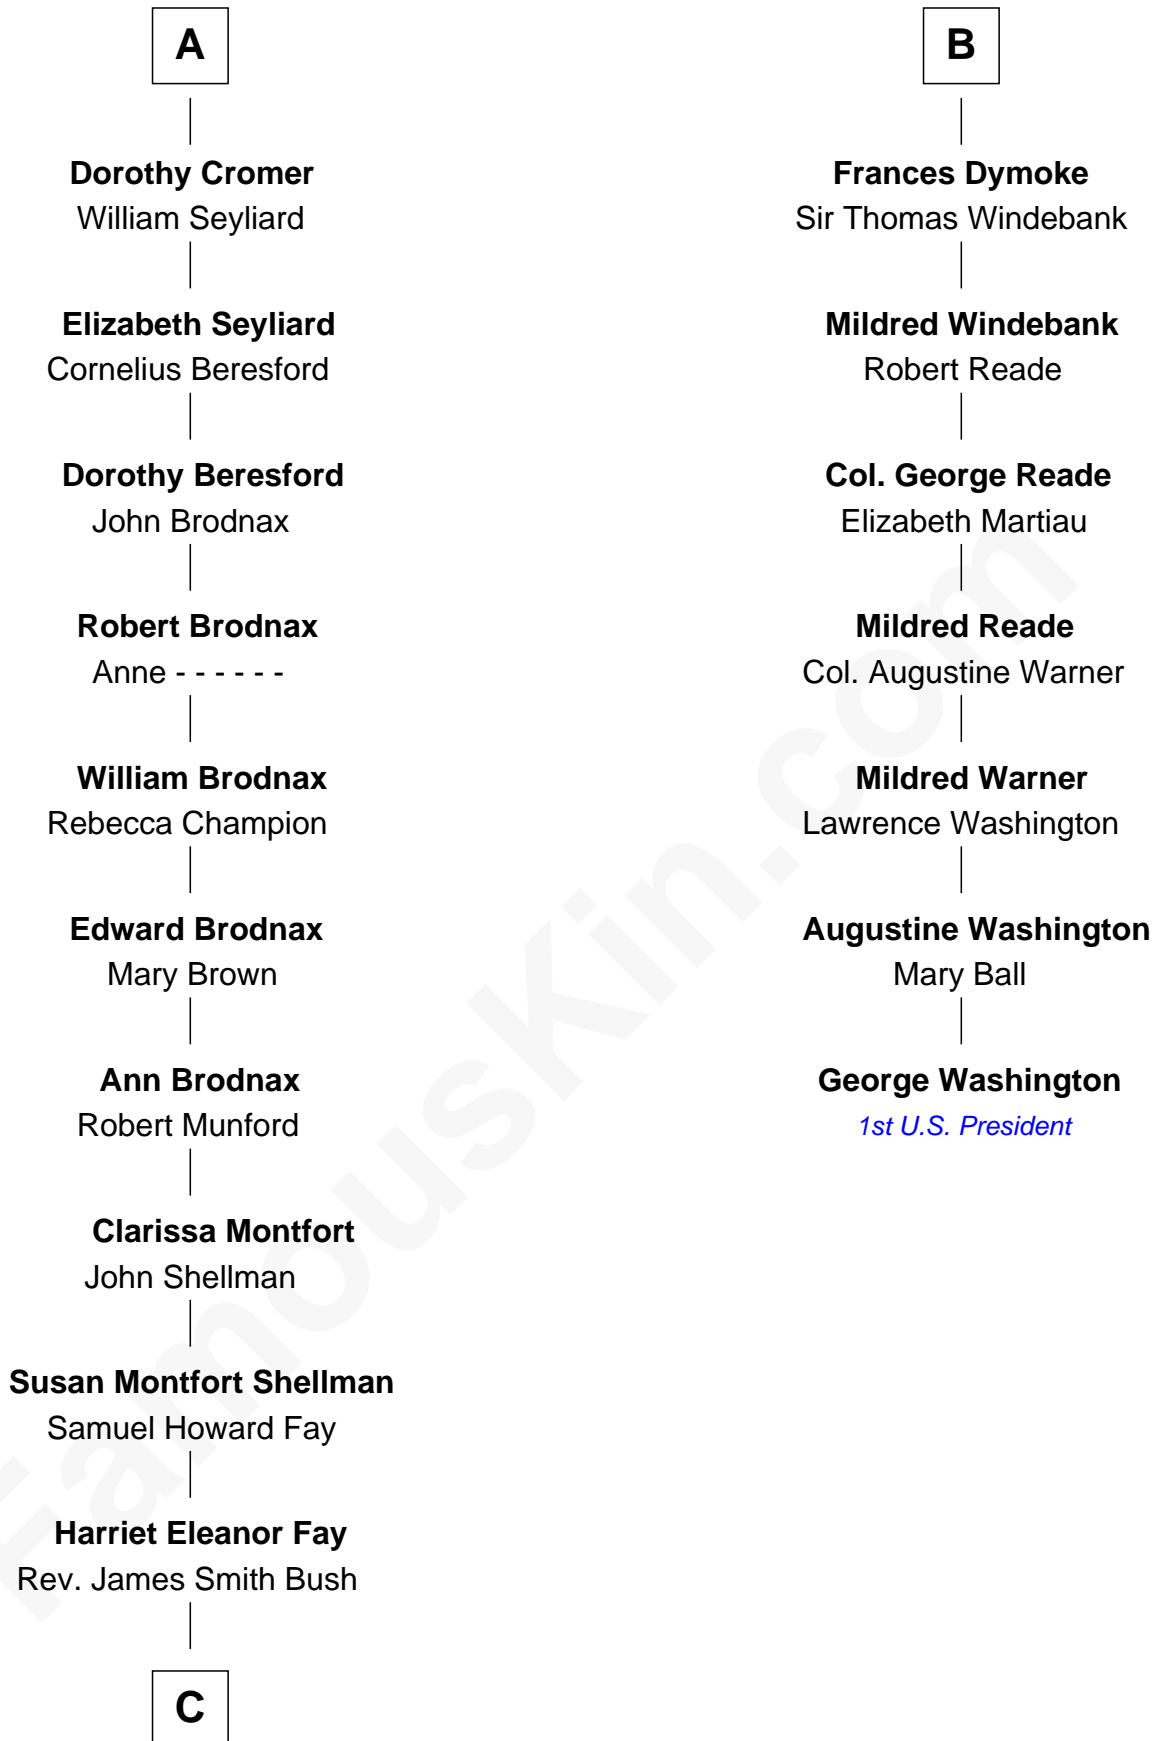

FamousKin.com Relationship Chart of

George W. Bush
43rd U.S. President

13th cousin 7 times removed of

George Washington
1st U.S. President

John de Mowbray
Joan of Lancaster

C

Samuel Prescott Bush

Flora Sheldon

Prescott Sheldon Bush

Dorothy Wear Walker

George Herbert Walker Bush

Barbara Pierce

George W. Bush

43rd U.S. President

FamousKin.com