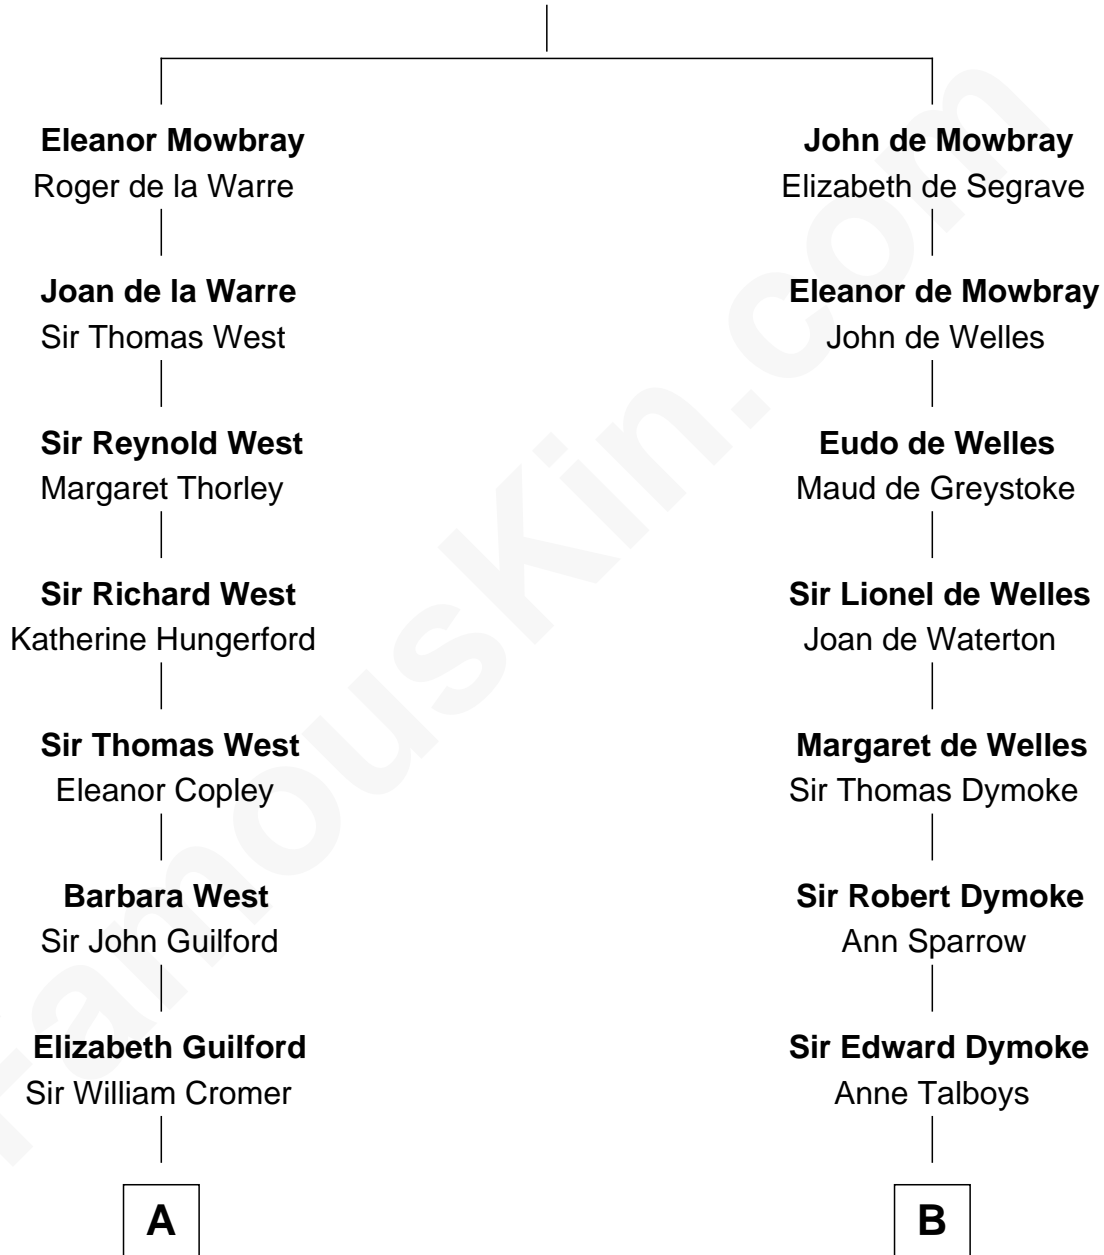

FamousKin.com Relationship Chart of

George W. Bush
43rd U.S. President

13th cousin 7 times removed of

George Washington
1st U.S. President

John de Mowbray
Joan of Lancaster

C

Samuel Prescott Bush

Flora Sheldon

Prescott Sheldon Bush

Dorothy Wear Walker

George Herbert Walker Bush

Barbara Pierce

George W. Bush

43rd U.S. President

FamousKin.com