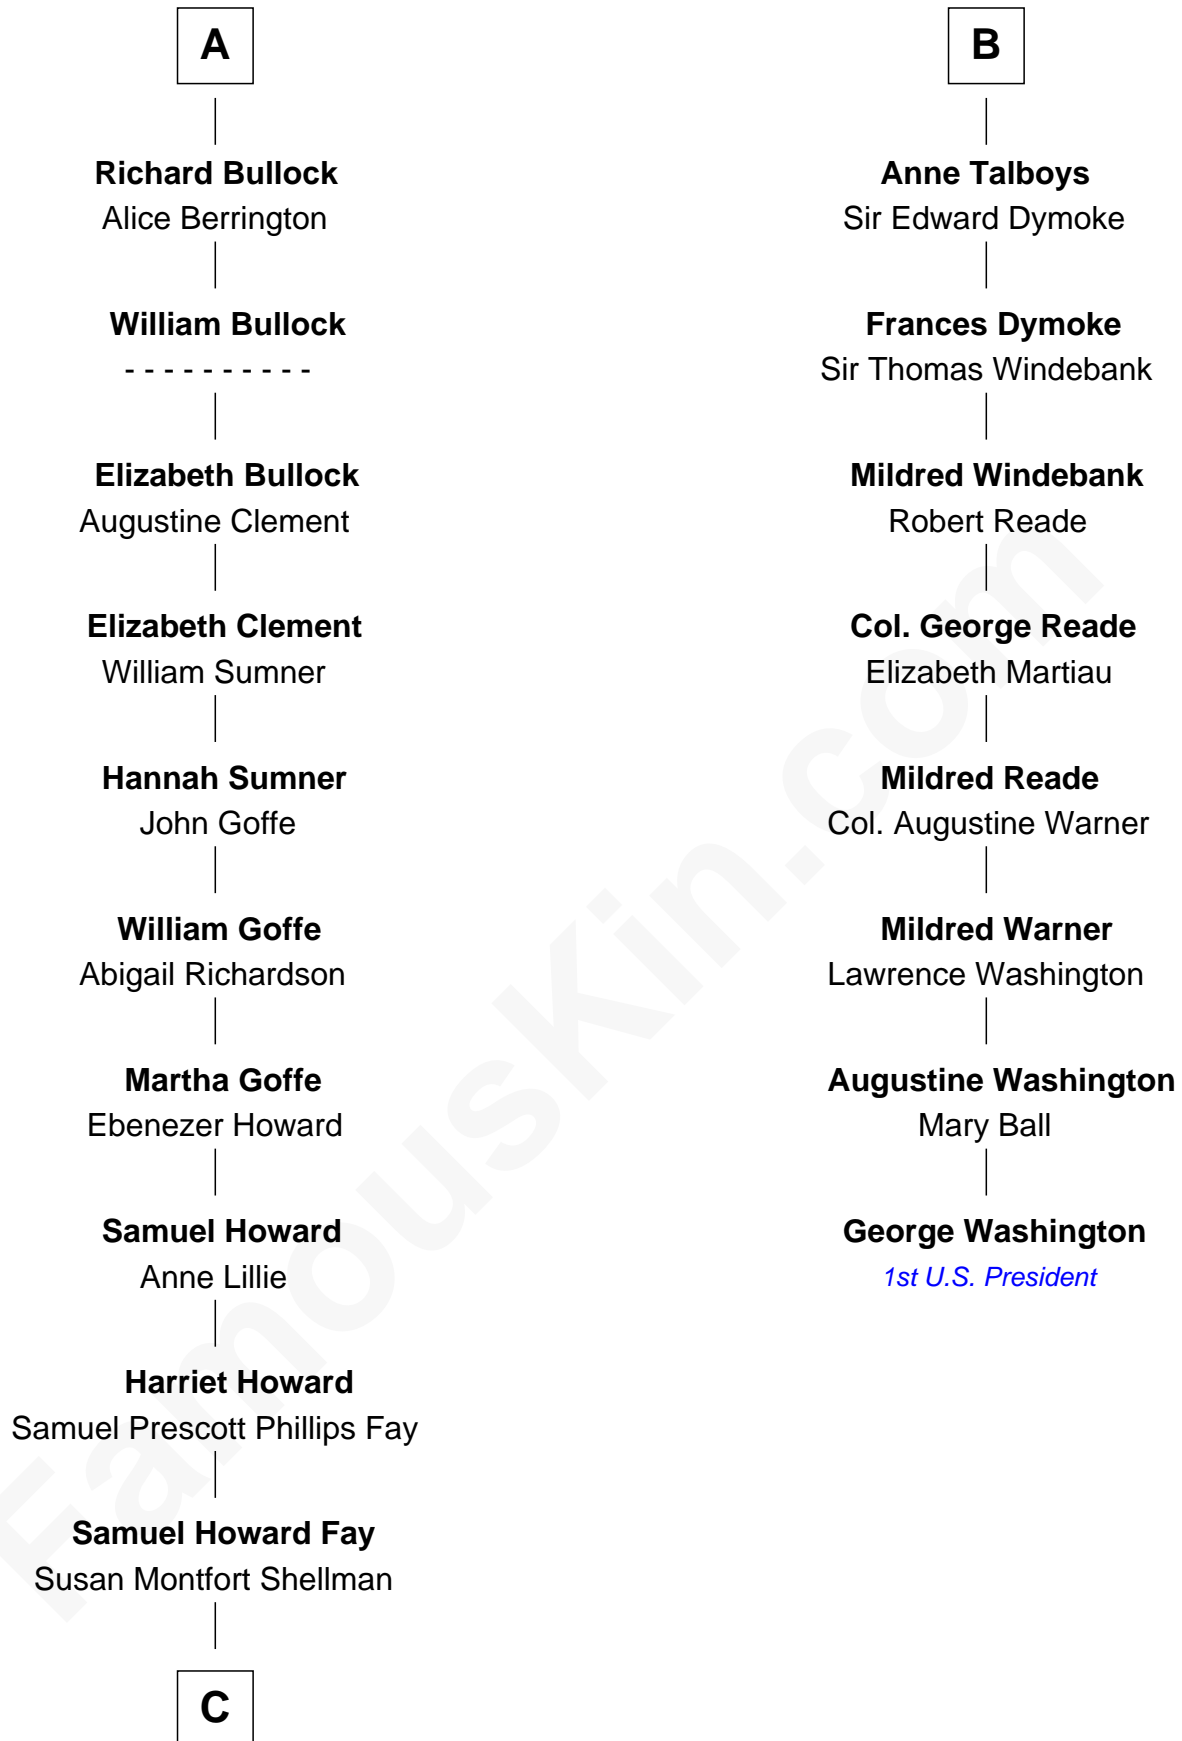

FamousKin.com Relationship Chart of

George W. Bush

43rd U.S. President

14th cousin 7 times removed of

George Washington

1st U.S. President

William de Montagu
Katherine de Grandison

Sibyl de Montagu
Sir Edmund Fitzalan

Philippe Fitzalan
Sir Richard Sergeaux

Alice Sergeaux
Sir Richard de Vere

Sir John de Vere
Elizabeth Howard

Joan de Vere
Sir William Norreys

Margaret Norreys
Gilbert Bullock

Thomas Bullock
Alice Kingsmill

A

Philippa de Montagu
Sir Roger de Mortimer

Edmund Mortimer
Philippa Plantagenet

Elizabeth Mortimer
Sir Henry Percy

Sir Henry Percy
Eleanor Neville

Sir Henry Percy
Eleanor Poynings

Margaret Percy
Sir William Gascoigne

Elizabeth Gascoigne
Sir George Talboys

B

C

—
Harriet Eleanor Fay
Rev. James Smith Bush

—
Samuel Prescott Bush
Flora Sheldon

—
Prescott Sheldon Bush
Dorothy Wear Walker

—
George Herbert Walker Bush
Barbara Pierce