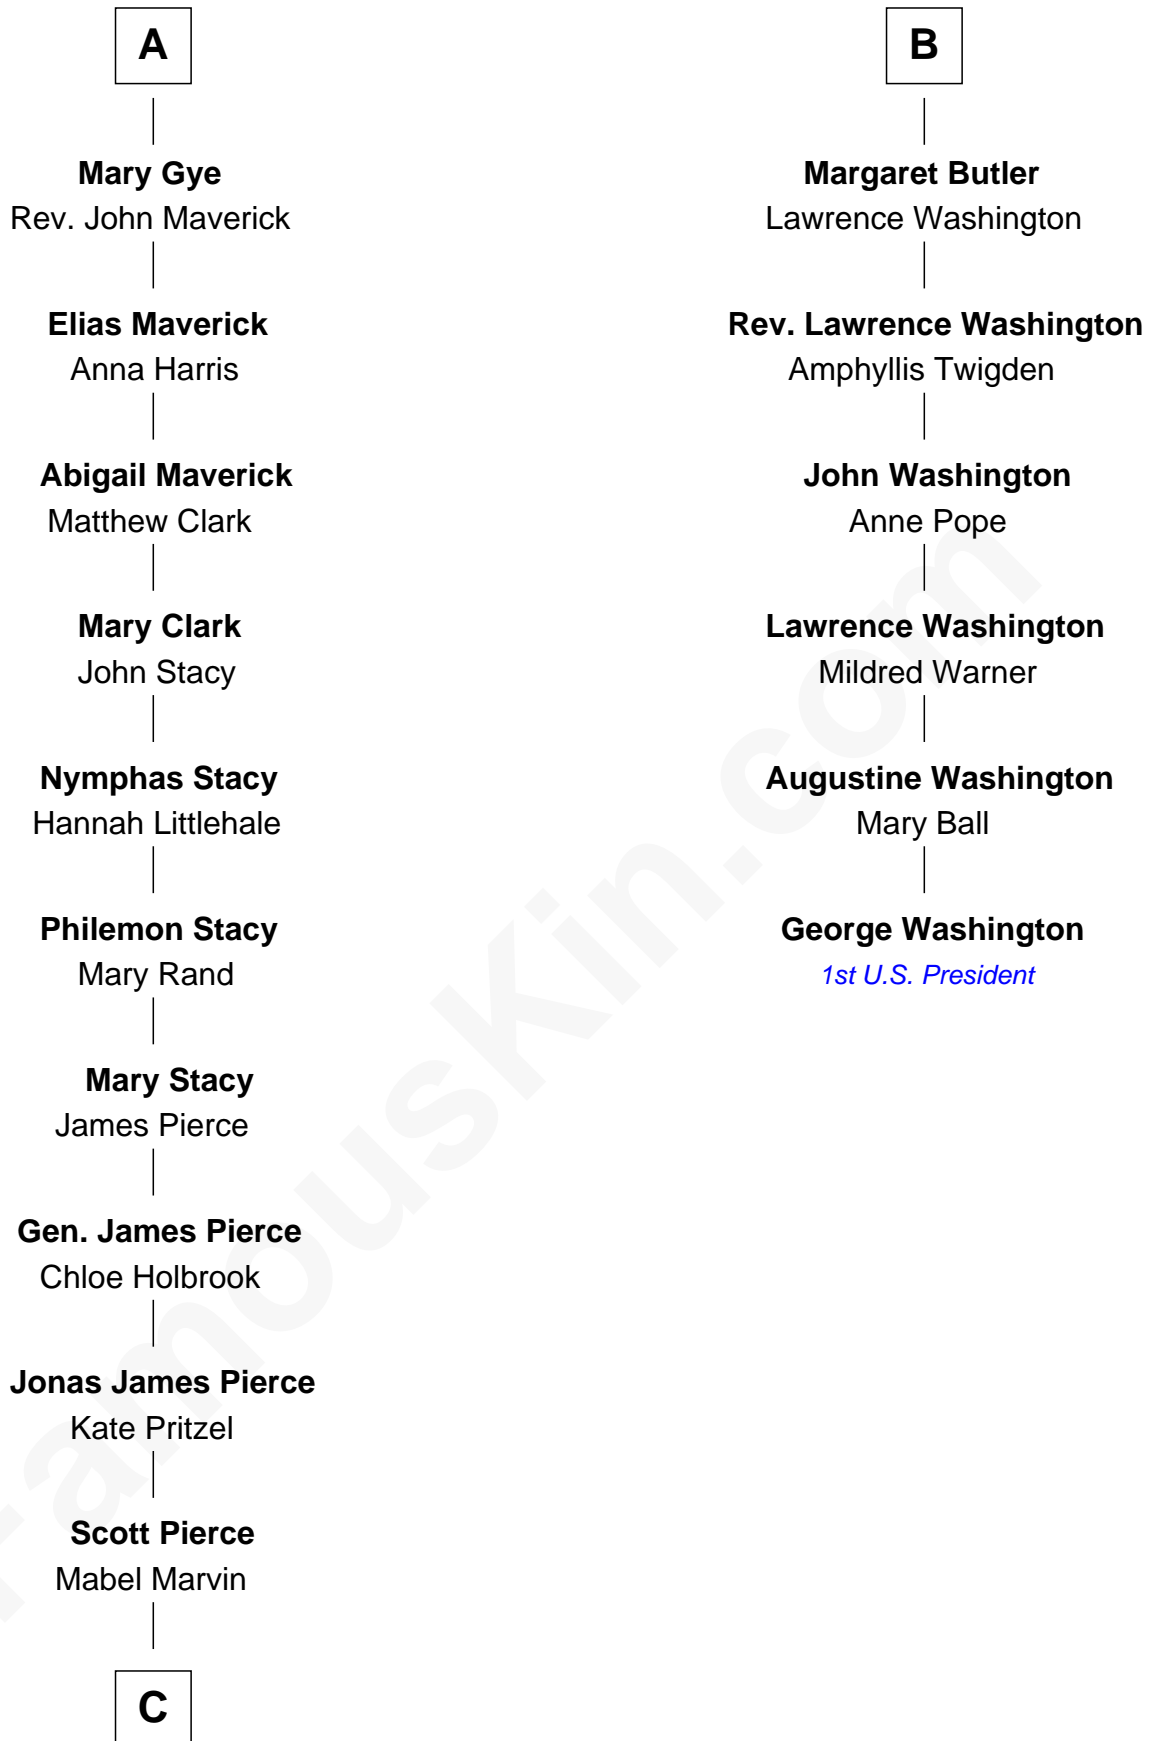

FamousKin.com Relationship Chart of

George W. Bush
43rd U.S. President

12th cousin 7 times removed of

George Washington
1st U.S. President

Richard Fitzalan
Eleanor Plantagenet

C

—
Marvin Pierce
Pauline Robinson

—
Barbara Pierce
George Herbert Walker Bush

—
George W. Bush
43rd U.S. President

FamousKin.com