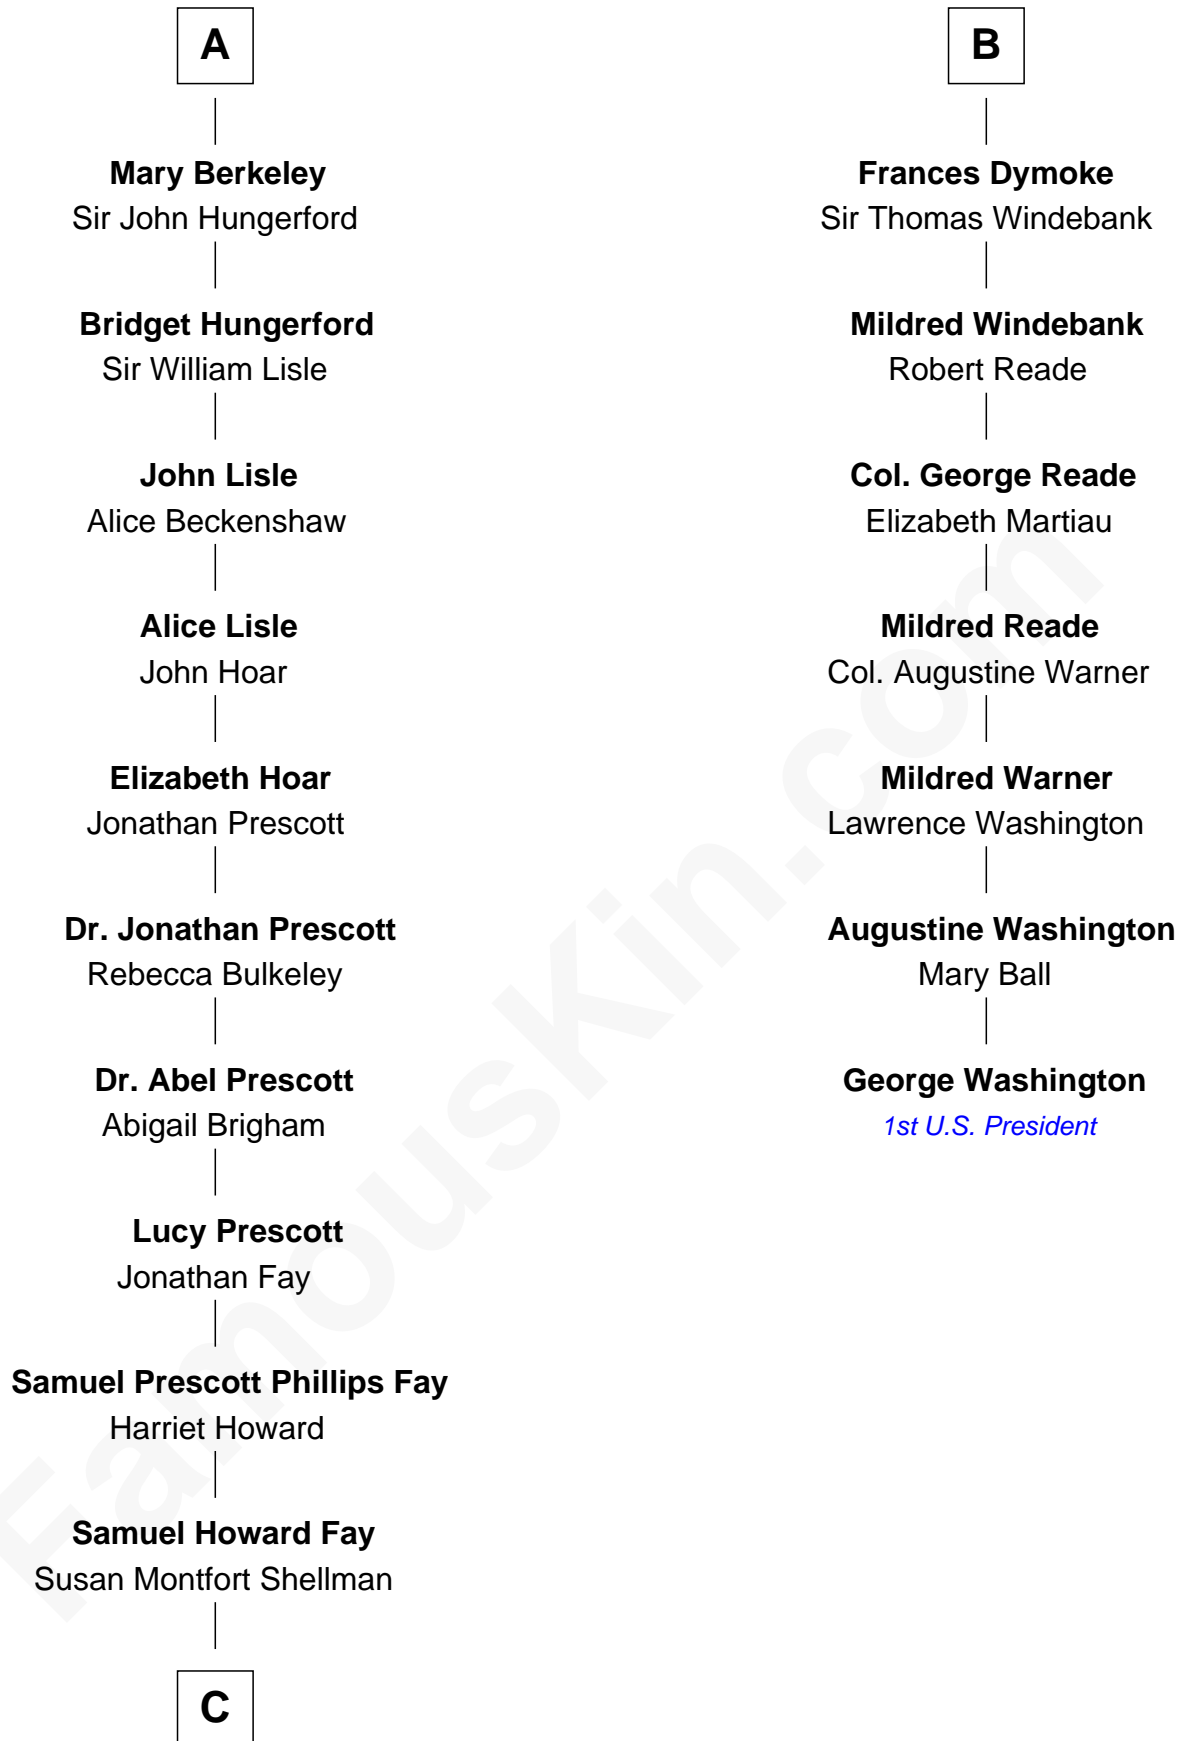

# FamousKin.com Relationship Chart of

**George W. Bush**  
43rd U.S. President

13th cousin 8 times removed of

**George Washington**  
1st U.S. President

**C**

—  
**Harriet Eleanor Fay**  
Rev. James Smith Bush

—  
**Samuel Prescott Bush**  
Flora Sheldon

—  
**Prescott Sheldon Bush**  
Dorothy Wear Walker

—  
**George Herbert Walker Bush**  
Barbara Pierce

—  
**George W. Bush**  
*43rd U.S. President*

FamousKin.com