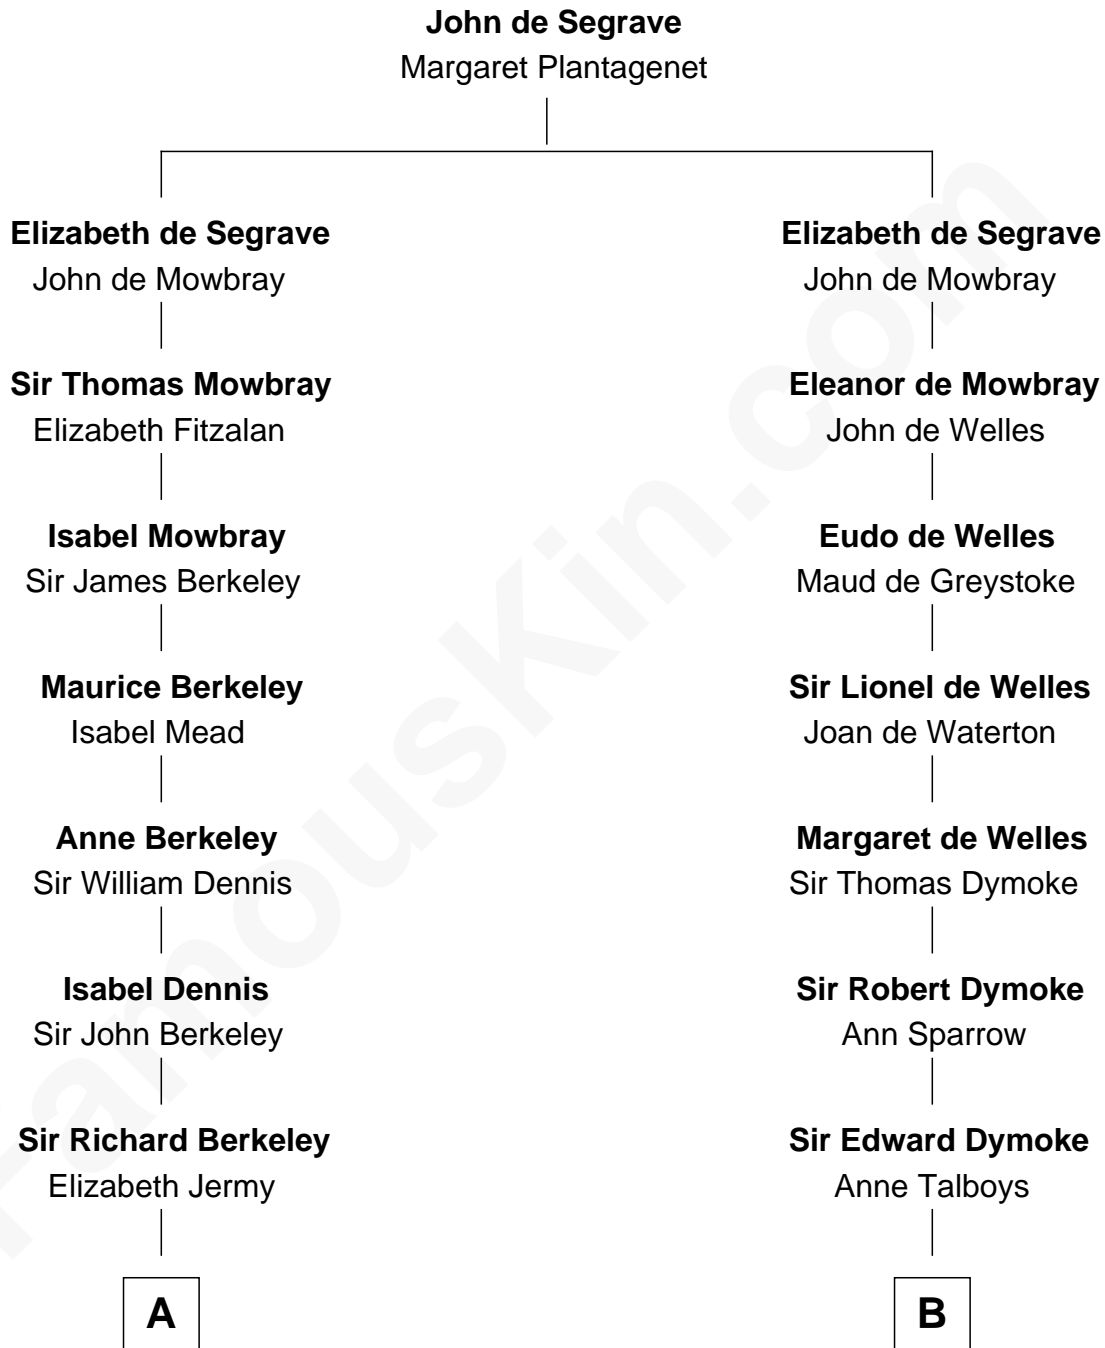

# FamousKin.com Relationship Chart of

**George W. Bush**  
43rd U.S. President

13th cousin 8 times removed of

**George Washington**  
1st U.S. President

**C**

—  
**Harriet Eleanor Fay**  
Rev. James Smith Bush

—  
**Samuel Prescott Bush**  
Flora Sheldon

—  
**Prescott Sheldon Bush**  
Dorothy Wear Walker

—  
**George Herbert Walker Bush**  
Barbara Pierce

—  
**George W. Bush**  
*43rd U.S. President*

FamousKin.com