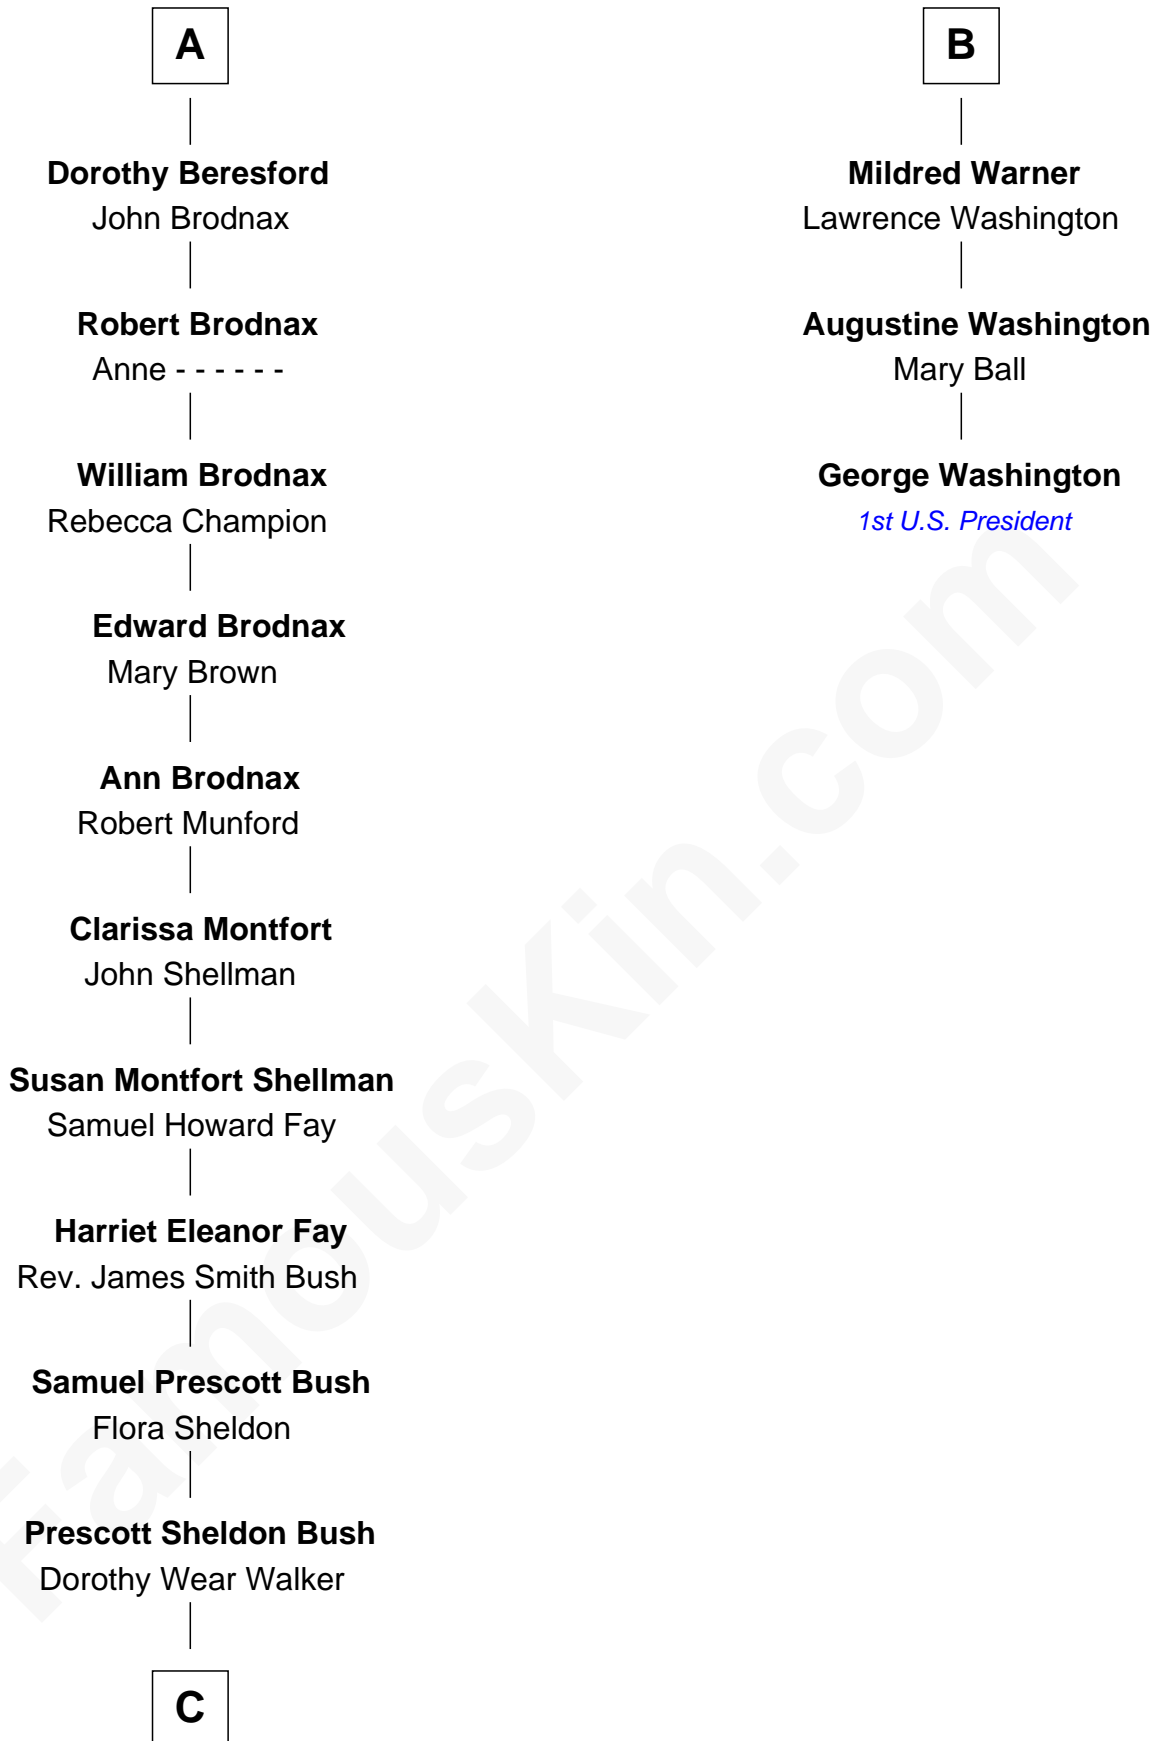

FamousKin.com Relationship Chart of

George W. Bush
43rd U.S. President

9th cousin 9 times removed of

George Washington
1st U.S. President

Sir Lionel de Welles
Joan de Waterton

Eleanor de Welles
Sir Thomas Hoo

Anne Hoo
Sir Roger Copley

Eleanor Copley
Sir Thomas West

Barbara West
Sir John Guilford

Elizabeth Guilford
Sir William Cromer

Dorothy Cromer
William Seyliard

Elizabeth Seyliard
Cornelius Beresford

A

Margaret de Welles
Sir Thomas Dymoke

Sir Robert Dymoke
Ann Sparrow

Sir Edward Dymoke
Anne Talboys

Frances Dymoke
Sir Thomas Windebank

Mildred Windebank
Robert Reade

Col. George Reade
Elizabeth Martiau

Mildred Reade
Col. Augustine Warner

B

C

George Herbert Walker Bush

Barbara Pierce

George W. Bush

43rd U.S. President

FamousKin.com