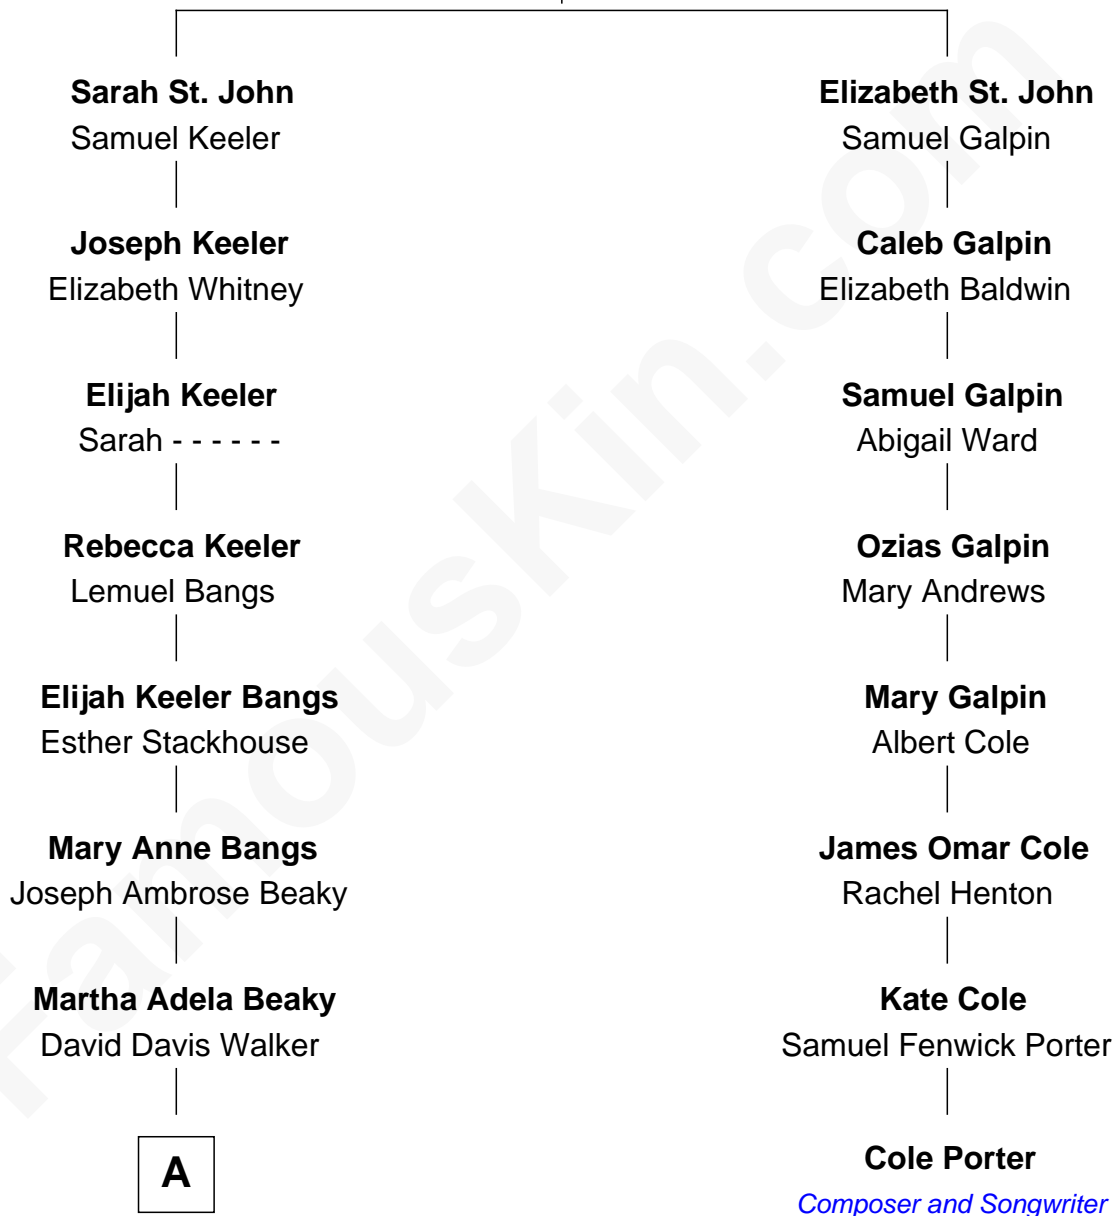

**FamousKin.com**  
**Relationship Chart of**  
**George W. Bush**  
*43rd U.S. President*

**7th cousin 3 times removed of**  
**Cole Porter**  
*American Composer and Songwriter*

**Mark St. John**  
 Elizabeth Stanley

**A**

George Herbert Walker

Lucretia Wear

Dorothy Wear Walker

Prescott Sheldon Bush

George Herbert Walker Bush

Barbara Pierce

George W. Bush

*43rd U.S. President*

FamousKin.com