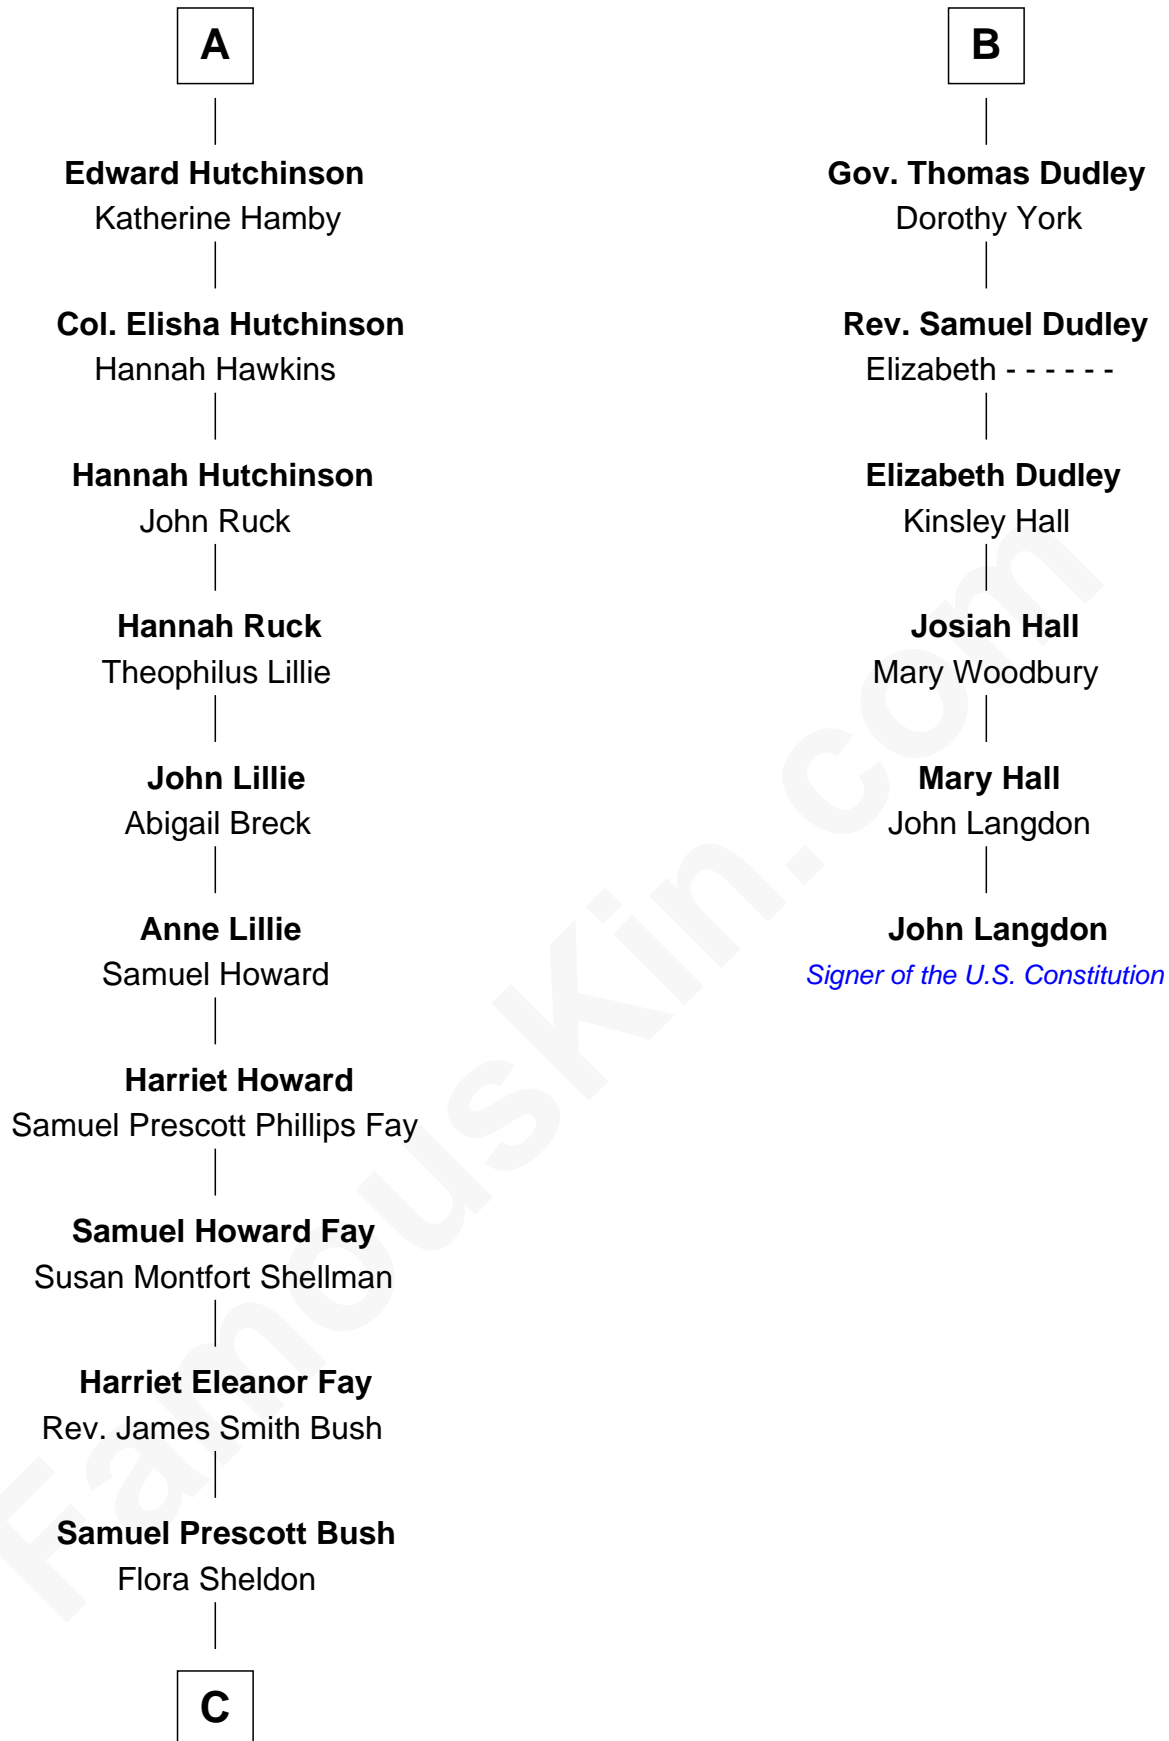

FamousKin.com Relationship Chart of

George W. Bush

43rd U.S. President

12th cousin 7 times removed of

John Langdon

Signer of the U.S. Constitution

Sir Walter Blount

Sancha de Ayala

Sir Thomas Blount

Margaret de Gresley

Sir Thomas Blount

Agnes Hawley

Anne Blount

William Marbury

Robert Marbury

Katherine Williamson

Cecily Grey

Sir Henry Dudley

----- Ashton

Probable

Roger Dudley

Susanna Thorne

B

C

—
Prescott Sheldon Bush

Dorothy Wear Walker

—
George Herbert Walker Bush

Barbara Pierce

—
George W. Bush

43rd U.S. President

FamousKin.com