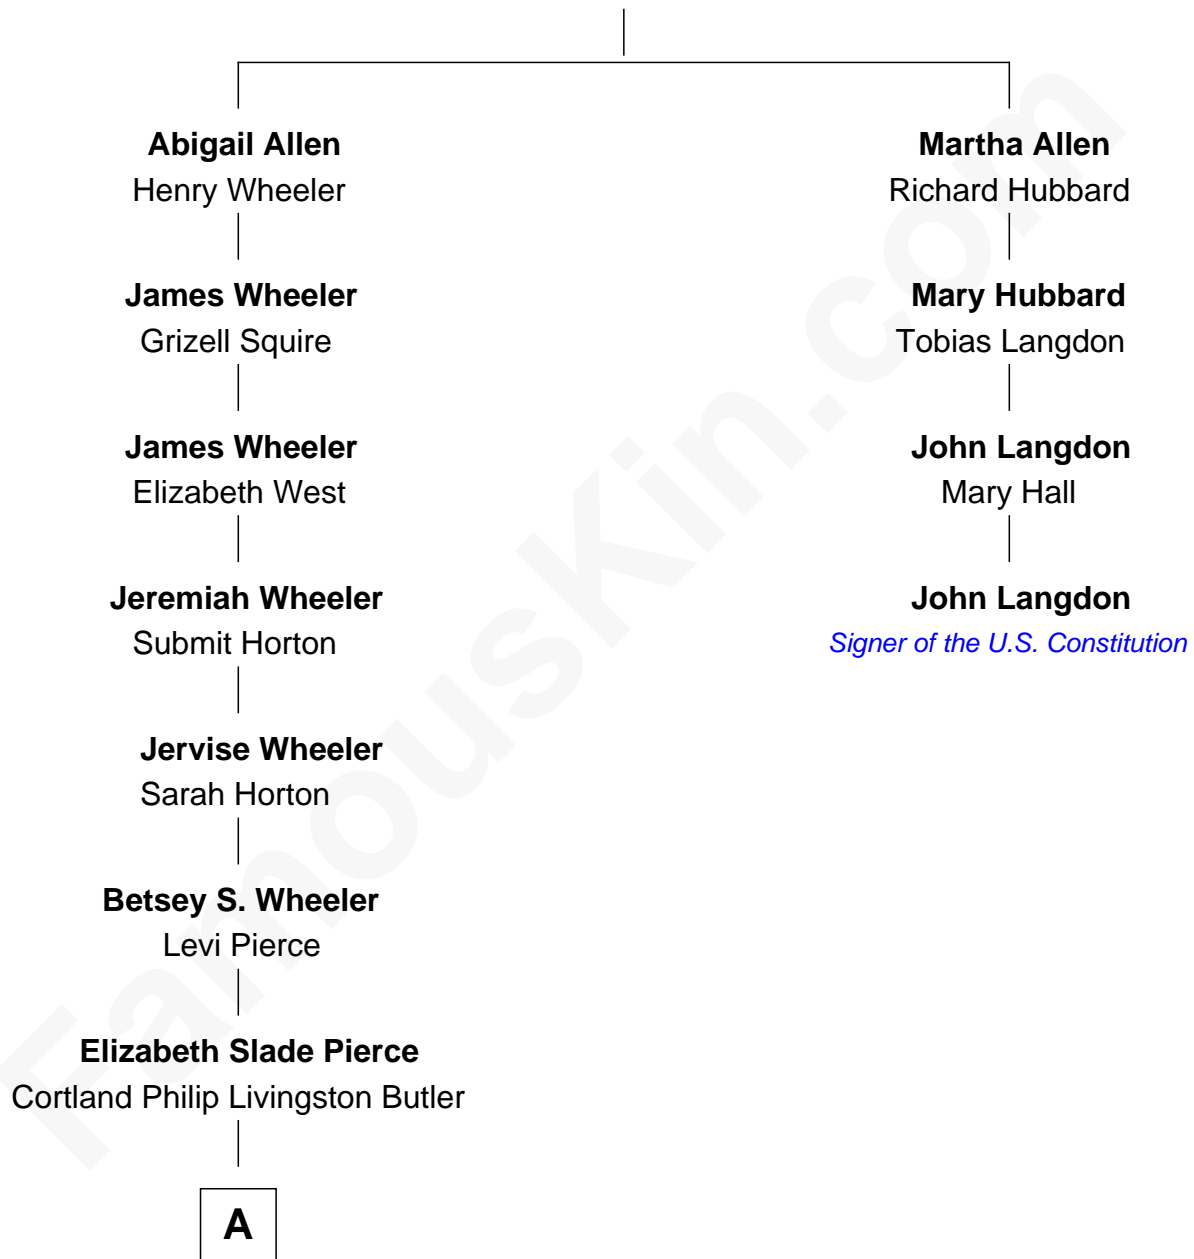

FamousKin.com Relationship Chart of

George W. Bush

43rd U.S. President

3rd cousin 8 times removed of

John Langdon

Signer of the U.S. Constitution

William Allen

Ann Goodale

A

—
Mary Elizabeth Butler
Robert Emmet Sheldon

—
Flora Sheldon
Samuel Prescott Bush

—
Prescott Sheldon Bush
Dorothy Wear Walker

—
George Herbert Walker Bush
Barbara Pierce

—
George W. Bush
43rd U.S. President

FamousKin.com