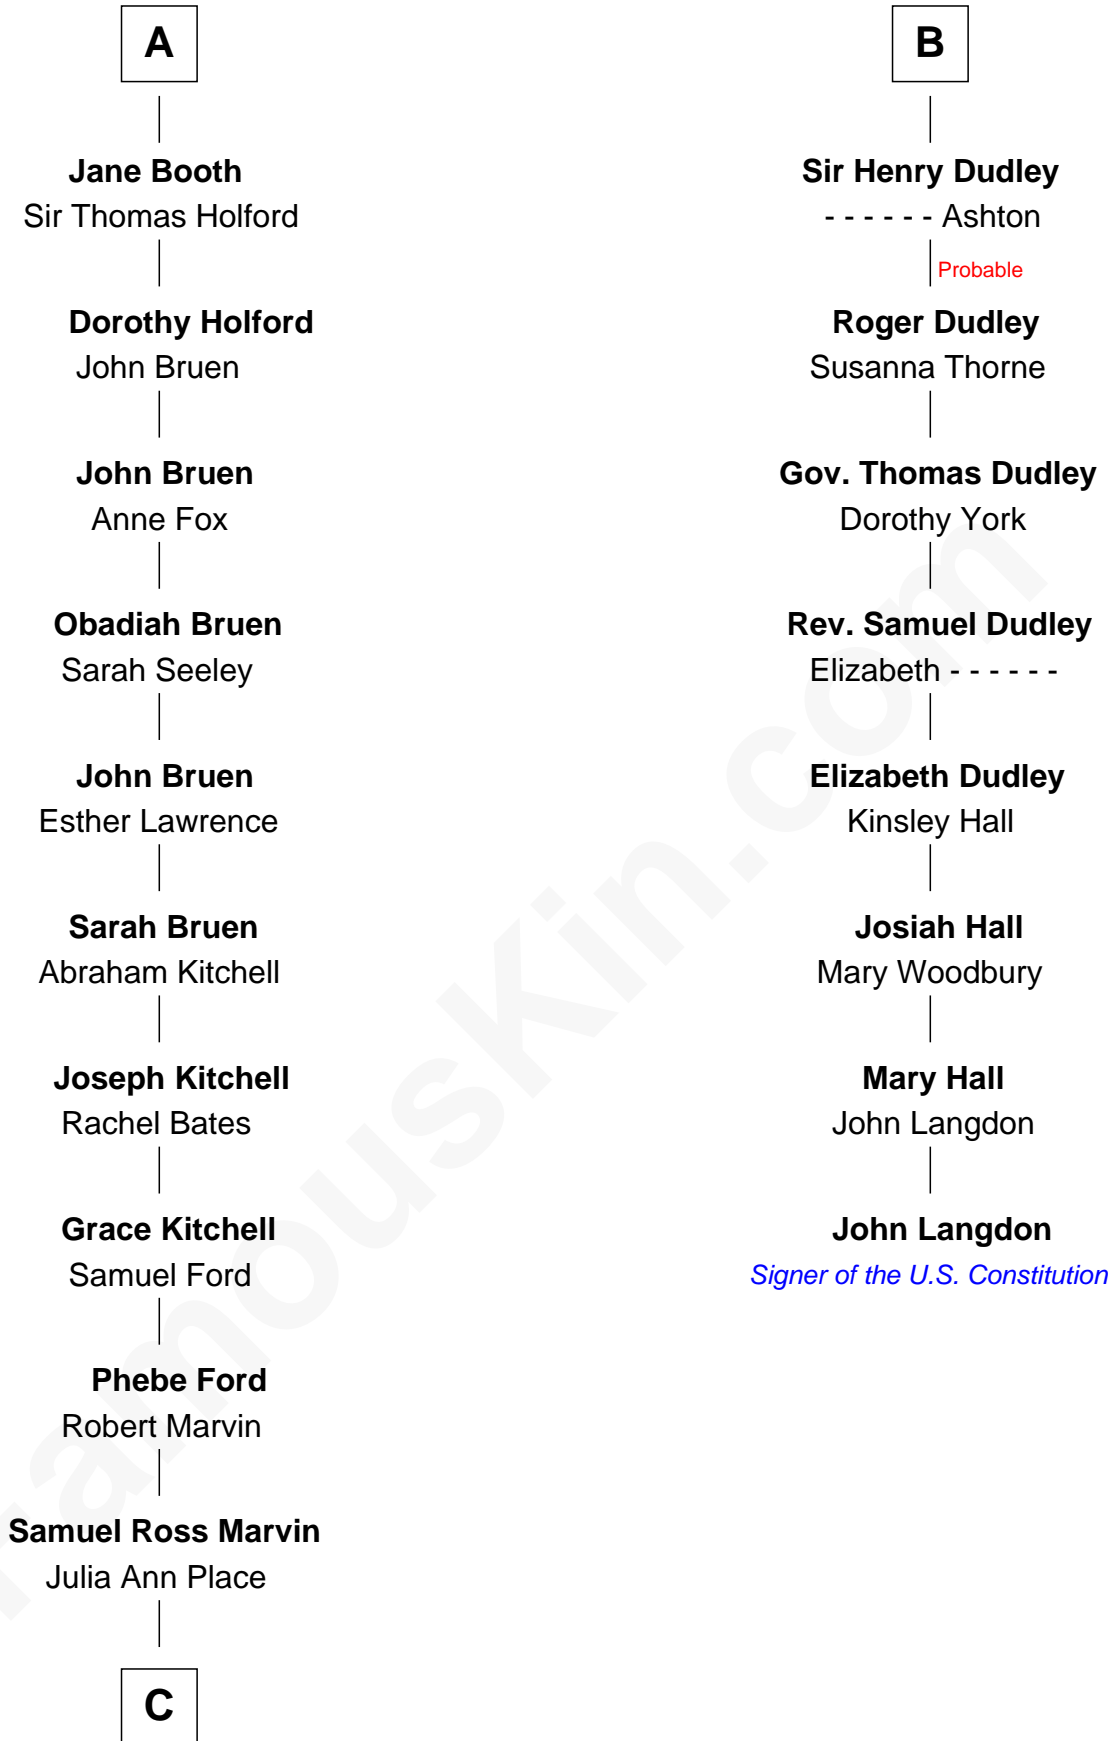

FamousKin.com
Relationship Chart of
George W. Bush
43rd U.S. President

14th cousin 7 times removed of
John Langdon
Signer of the U.S. Constitution

C

Jerome Place Marvin

Martha Ann Stokes

Mabel Marvin

Scott Pierce

Marvin Pierce

Pauline Robinson

Barbara Pierce

George Herbert Walker Bush

George W. Bush

43rd U.S. President

FamousKin.com