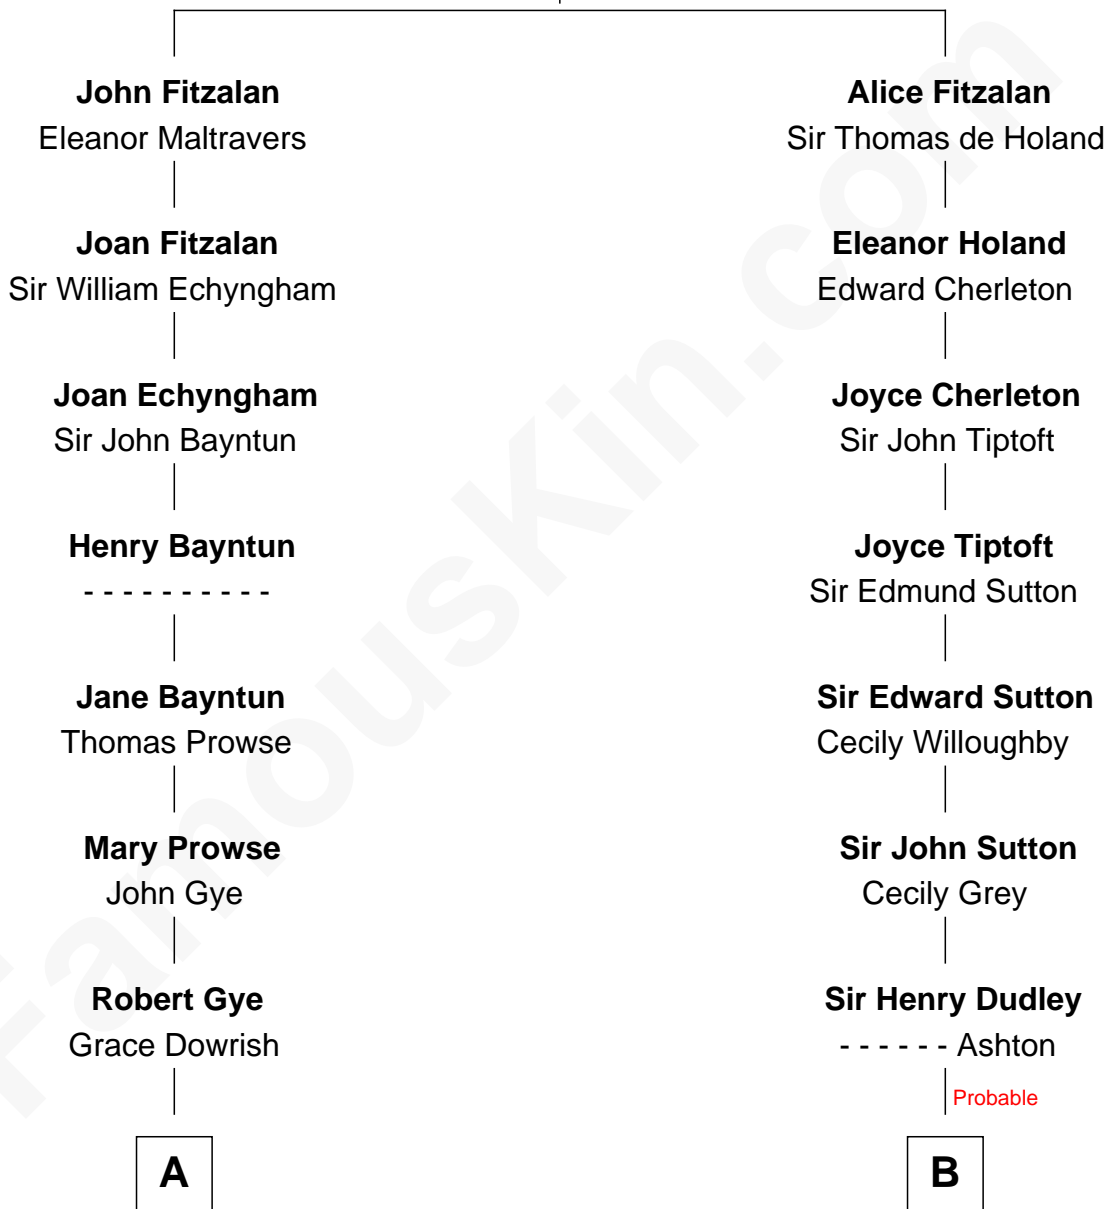

FamousKin.com Relationship Chart of

George W. Bush
43rd U.S. President

13th cousin 6 times removed of

John Langdon
Signer of the U.S. Constitution

Richard Fitzalan
Eleanor Plantagenet

C

—
Marvin Pierce
Pauline Robinson

—
Barbara Pierce
George Herbert Walker Bush

—
George W. Bush
43rd U.S. President

FamousKin.com