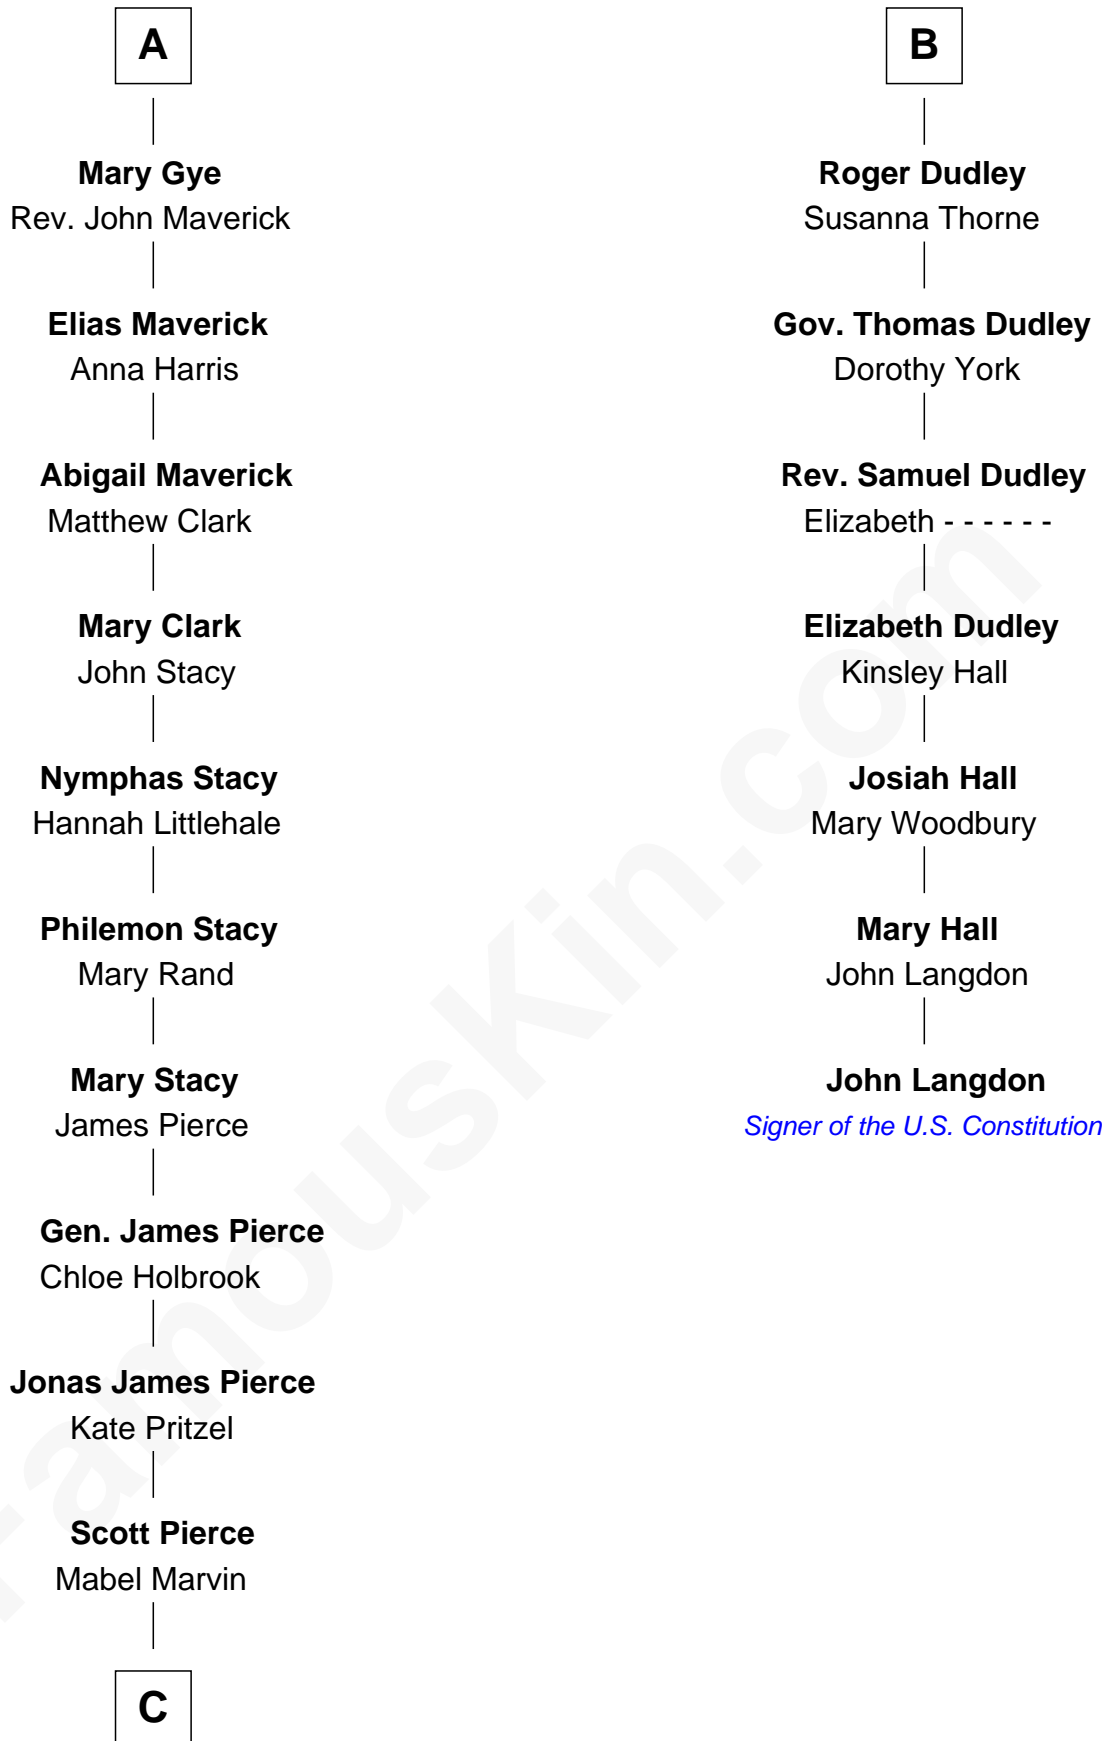

FamousKin.com Relationship Chart of

George W. Bush
43rd U.S. President

13th cousin 6 times removed of

John Langdon
Signer of the U.S. Constitution

Richard Fitzalan
Eleanor Plantagenet

C

—
Marvin Pierce
Pauline Robinson

—
Barbara Pierce
George Herbert Walker Bush

—
George W. Bush
43rd U.S. President

FamousKin.com