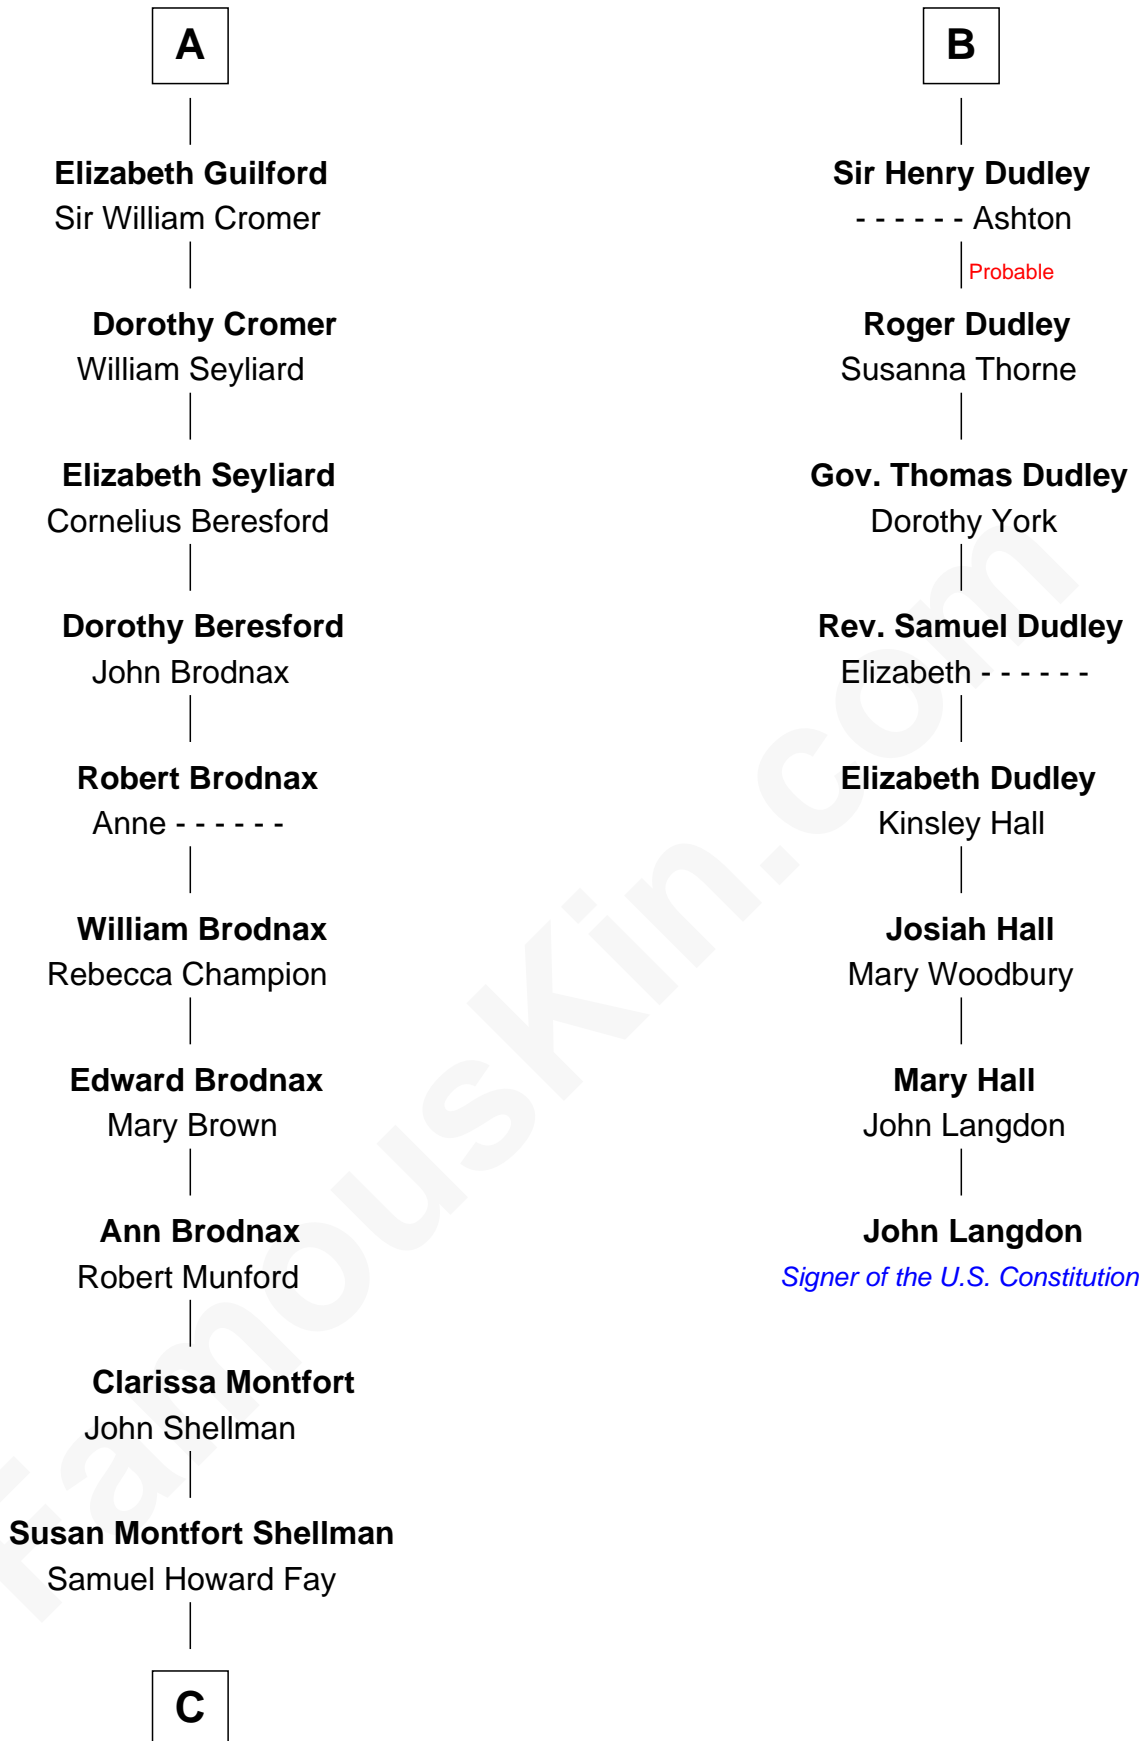

# FamousKin.com Relationship Chart of

**George W. Bush**

*43rd U.S. President*

14th cousin 7 times removed of

**John Langdon**

*Signer of the U.S. Constitution*

**Sir Robert de Holland**

Maude la Zouche

**C**

**Harriet Eleanor Fay**  
Rev. James Smith Bush

**Samuel Prescott Bush**  
Flora Sheldon

**Prescott Sheldon Bush**  
Dorothy Wear Walker

**George Herbert Walker Bush**  
Barbara Pierce

**George W. Bush**  
*43rd U.S. President*