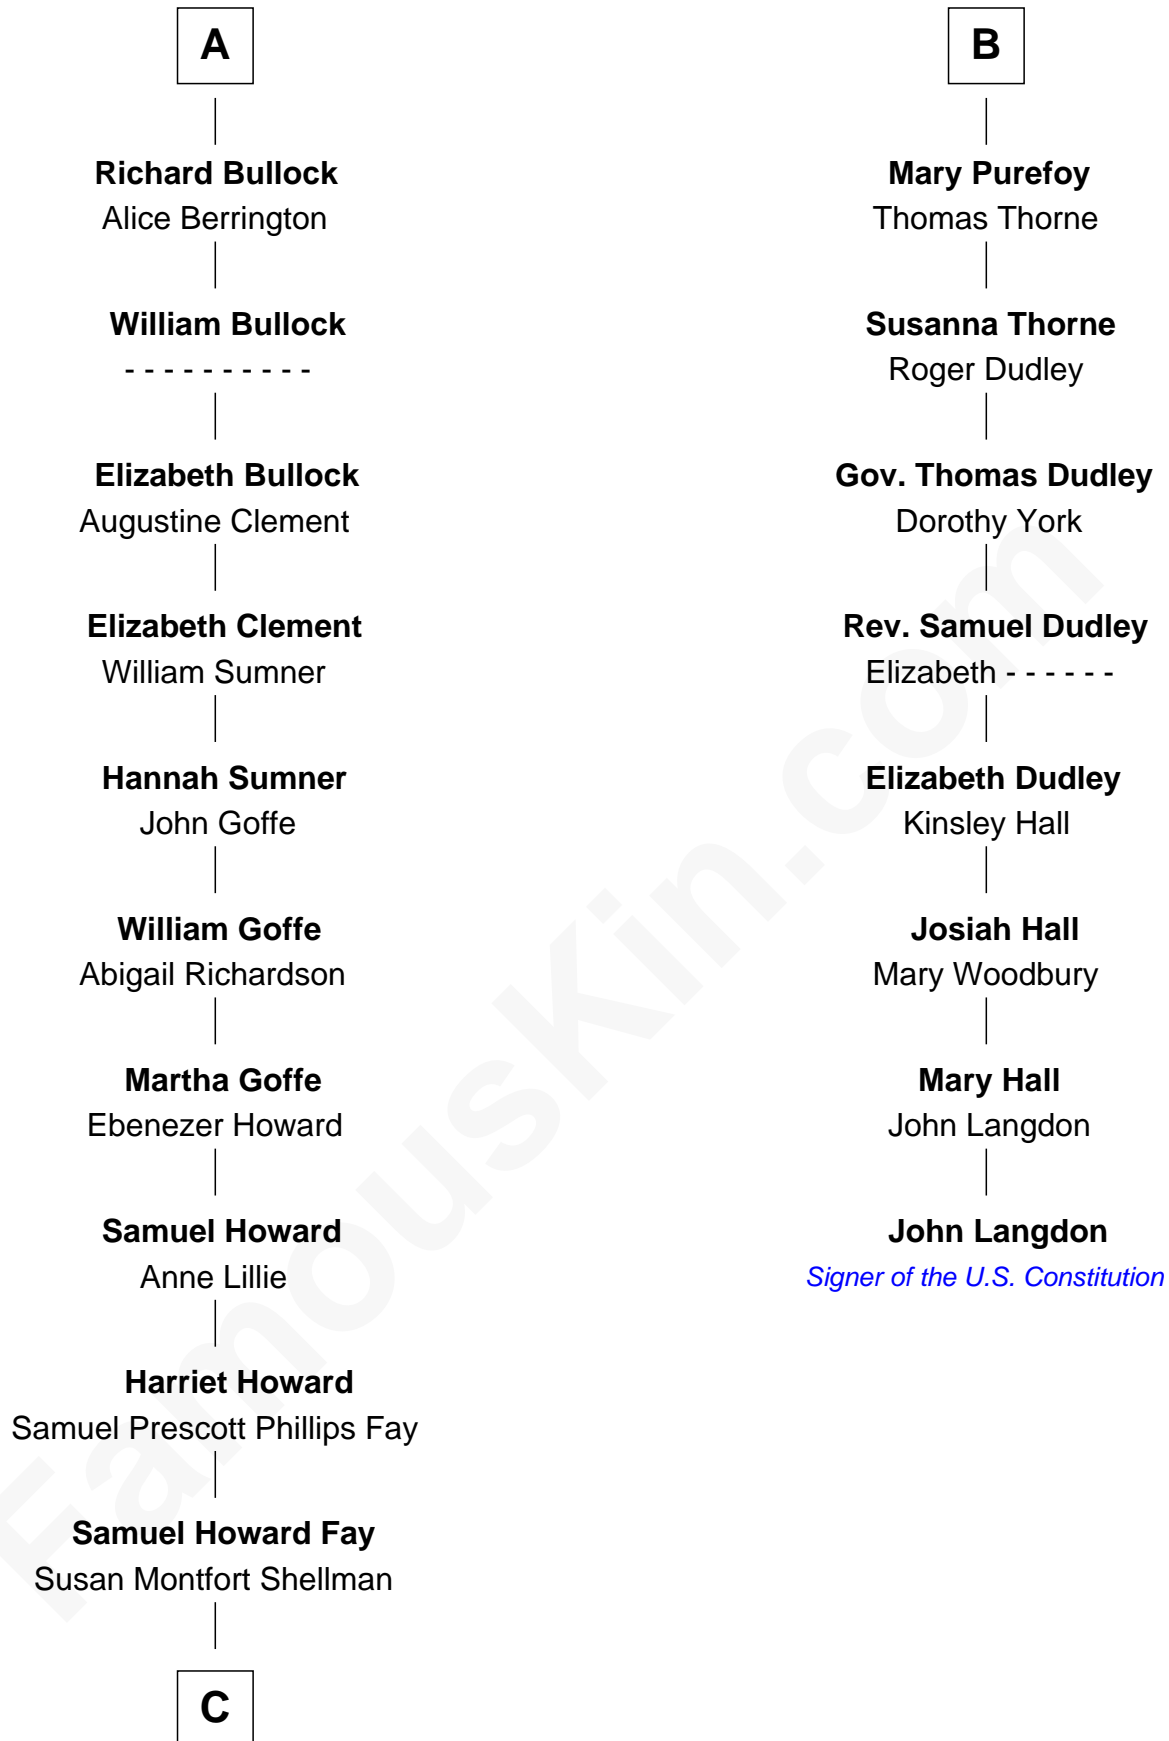

**FamousKin.com**  
**Relationship Chart of**  
**George W. Bush**  
*43rd U.S. President*

**14th cousin 7 times removed of**  
**John Langdon**  
*Signer of the U.S. Constitution*

**Sir John Howard**  
 Alice de Bois

**C**

—  
**Harriet Eleanor Fay**  
Rev. James Smith Bush

—  
**Samuel Prescott Bush**  
Flora Sheldon

—  
**Prescott Sheldon Bush**  
Dorothy Wear Walker

—  
**George Herbert Walker Bush**  
Barbara Pierce

—  
**George W. Bush**  
*43rd U.S. President*

FamousKin.com