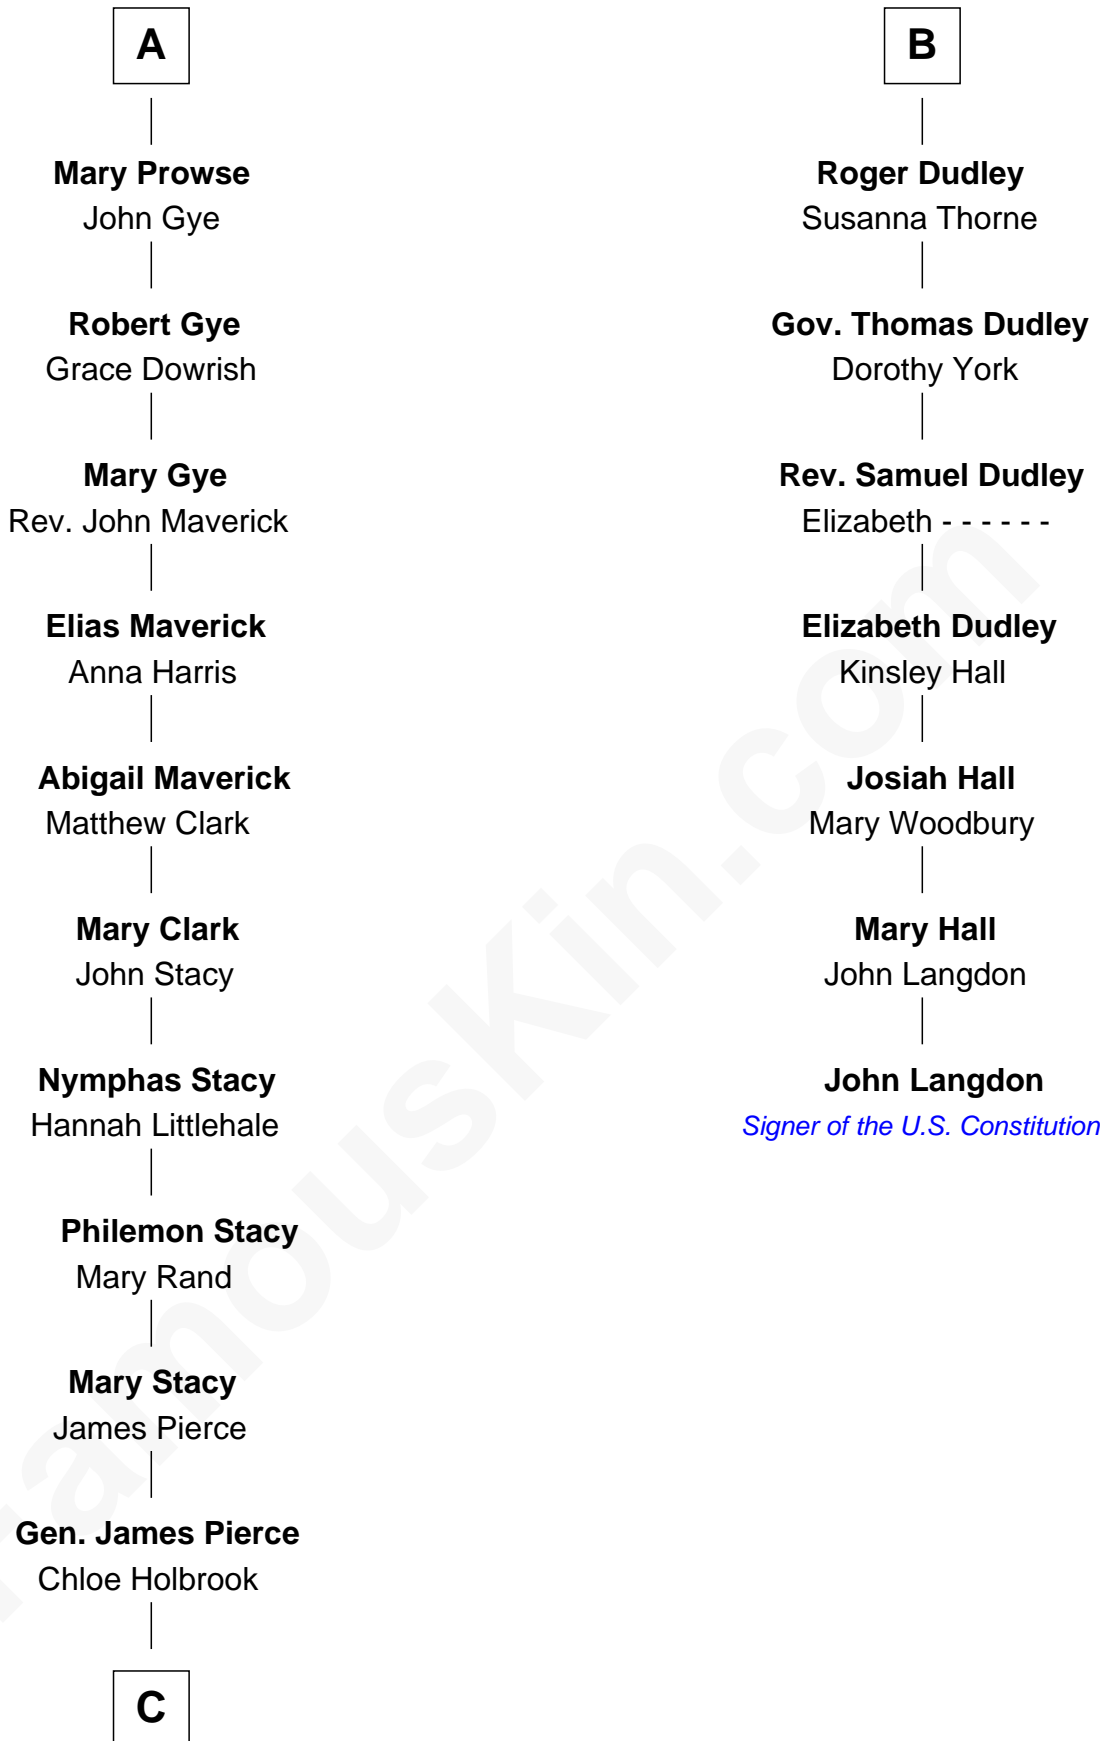

# FamousKin.com Relationship Chart of

**George W. Bush**

*43rd U.S. President*

13th cousin 8 times removed of

**John Langdon**

*Signer of the U.S. Constitution*

**Sir Maurice de Berkeley**

Eve la Zouche

**C**

Jonas James Pierce

Kate Pritzel

Scott Pierce

Mabel Marvin

Marvin Pierce

Pauline Robinson

Barbara Pierce