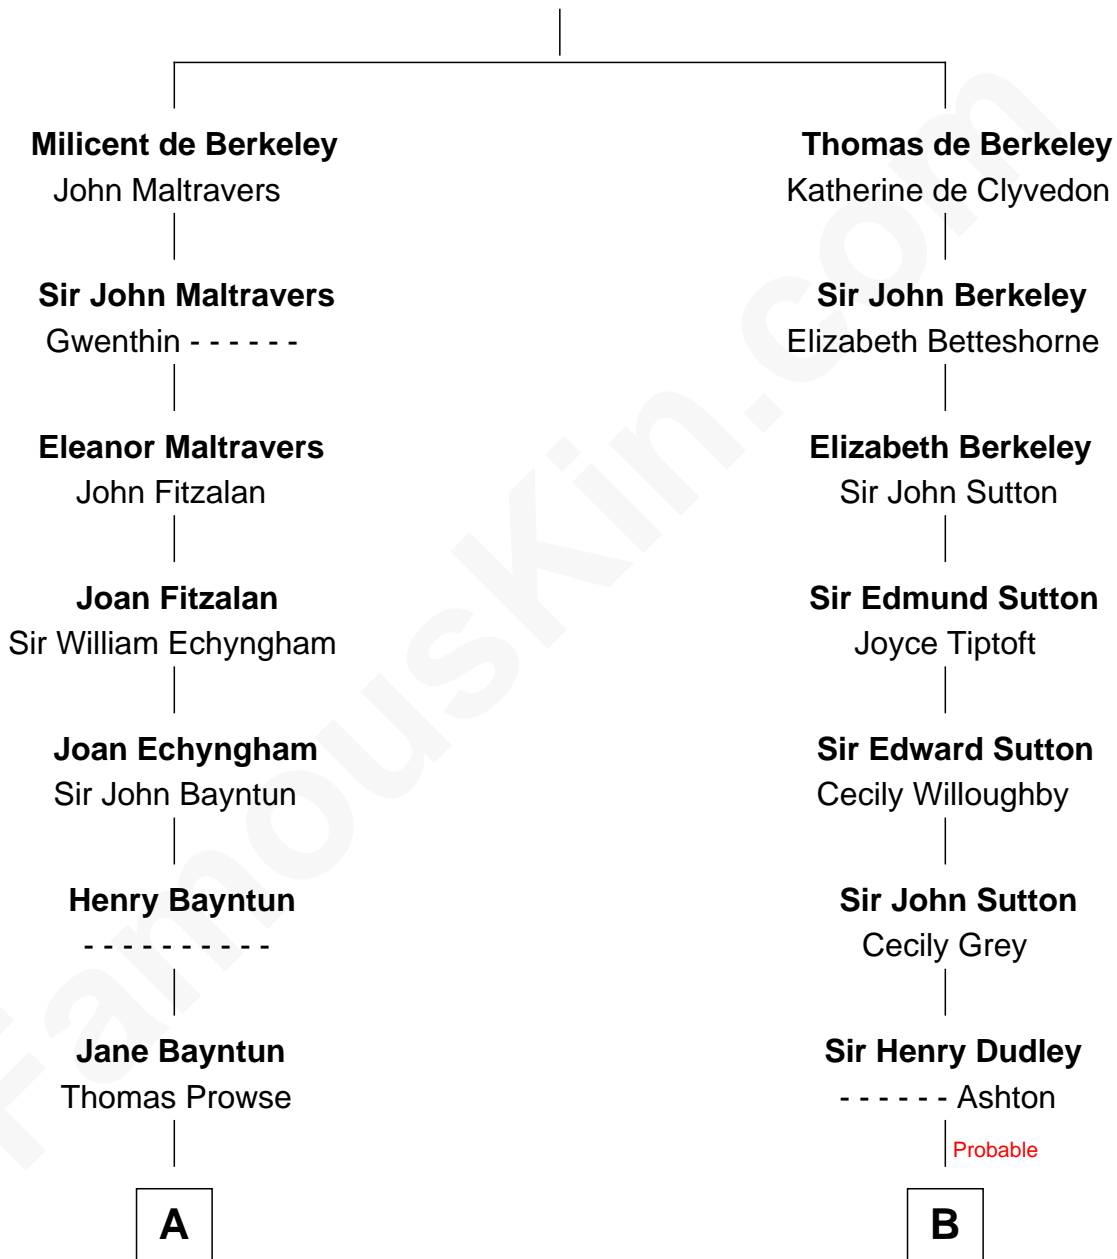

# FamousKin.com Relationship Chart of

**George W. Bush**

*43rd U.S. President*

13th cousin 8 times removed of

**John Langdon**

*Signer of the U.S. Constitution*

**Sir Maurice de Berkeley**

Eve la Zouche

**C**

Jonas James Pierce

Kate Pritzel

Scott Pierce

Mabel Marvin

Marvin Pierce

Pauline Robinson

Barbara Pierce