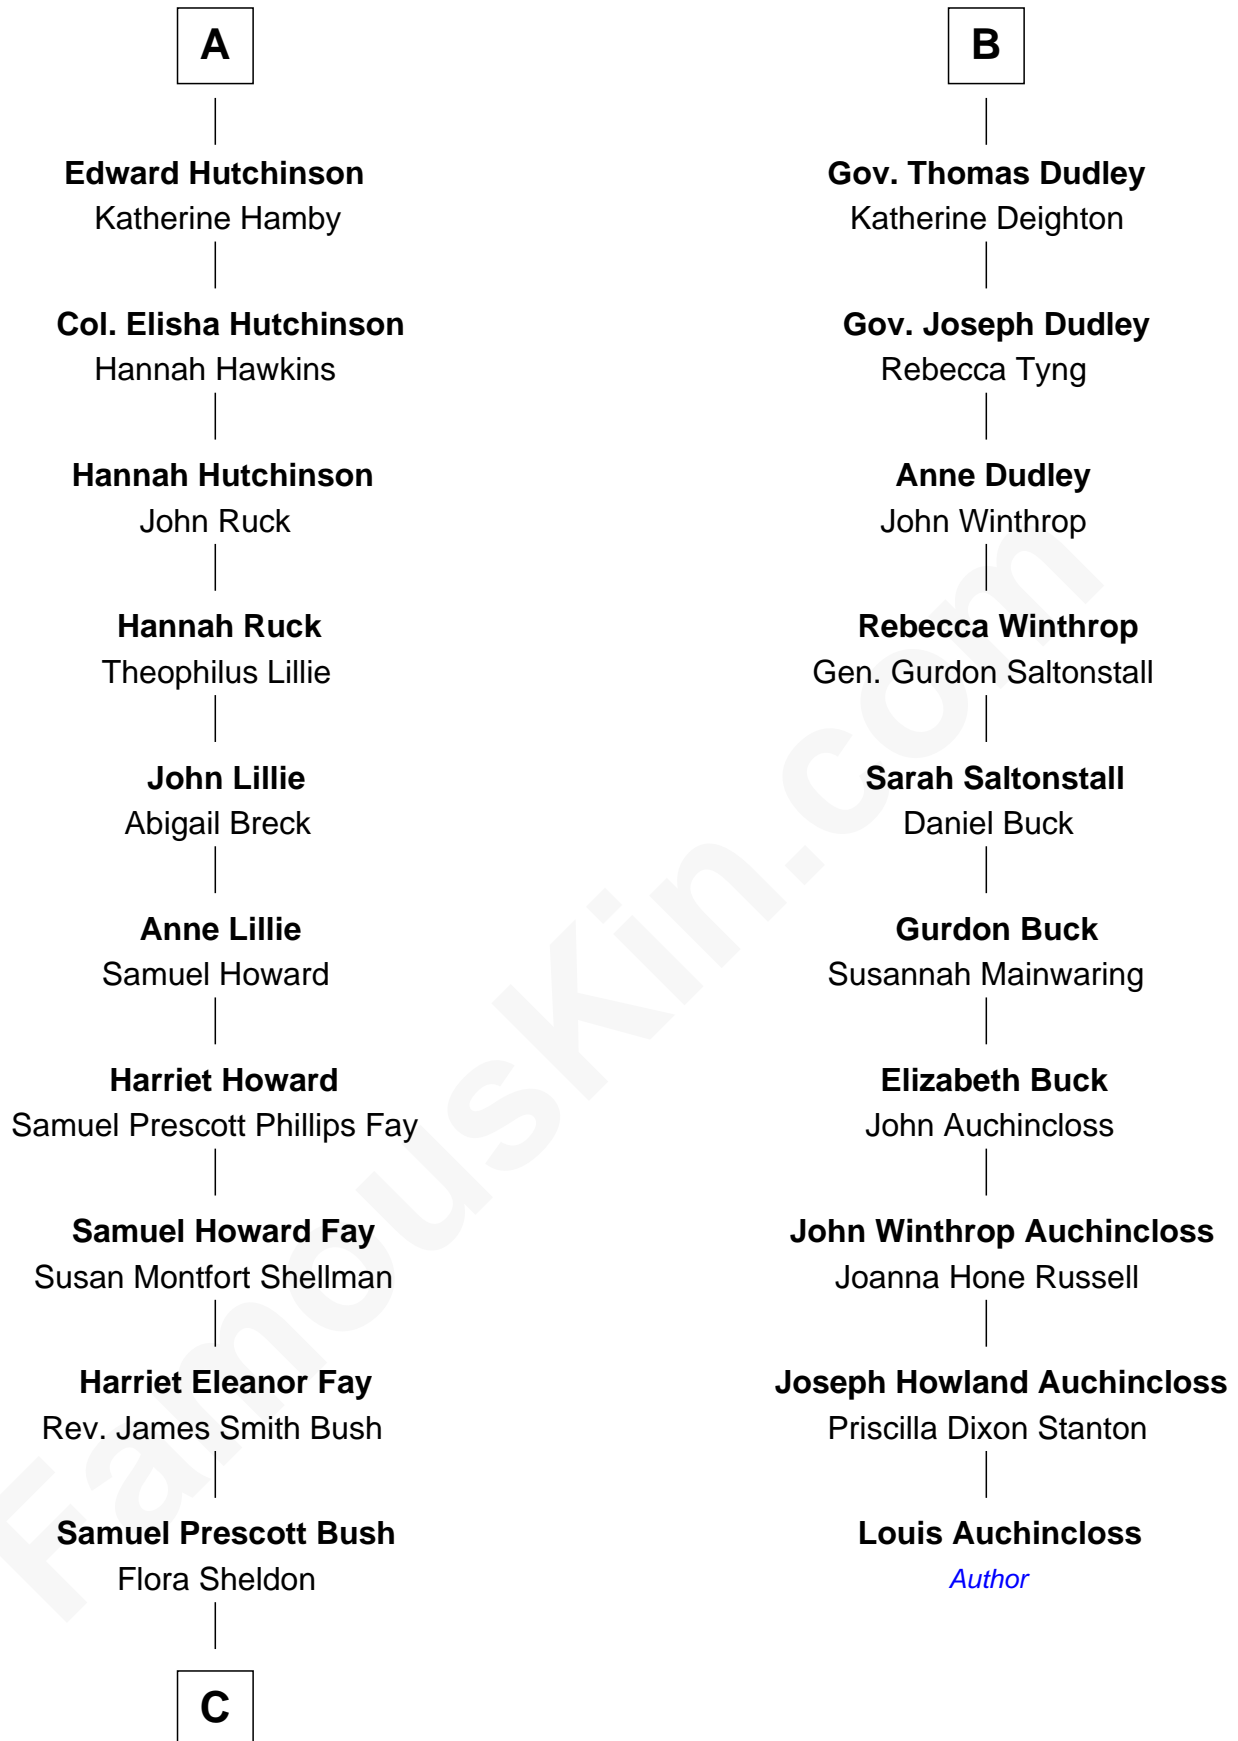

# FamousKin.com Relationship Chart of

**George W. Bush**  
43rd U.S. President

16th cousin 3 times removed of

**Louis Auchincloss**  
Author

**Sir Walter Blount**  
Sancha de Ayala

**Sir Thomas Blount**  
Margaret de Gresley

**Sir Thomas Blount**  
Agnes Hawley

**Anne Blount**  
William Marbury

**Robert Marbury**  
Katherine Williamson

**William Marbury**  
Agnes Lenton

**Rev. Francis Marbury**  
Bridget Dryden

**Anne Marbury**  
William Hutchinson

**A**

**Constance Blount**  
Sir John Sutton

**Sir John Sutton**  
Elizabeth Berkeley

**Sir Edmund Sutton**  
Joyce Tiptoft

**Sir Edward Sutton**  
Cecily Willoughby

**Sir John Sutton**  
Cecily Grey

**Sir Henry Dudley**  
----- Ashton

Probable

**Roger Dudley**  
Susanna Thorne

**B**

**C**

—  
**Prescott Sheldon Bush**

Dorothy Wear Walker

—  
**George Herbert Walker Bush**

Barbara Pierce