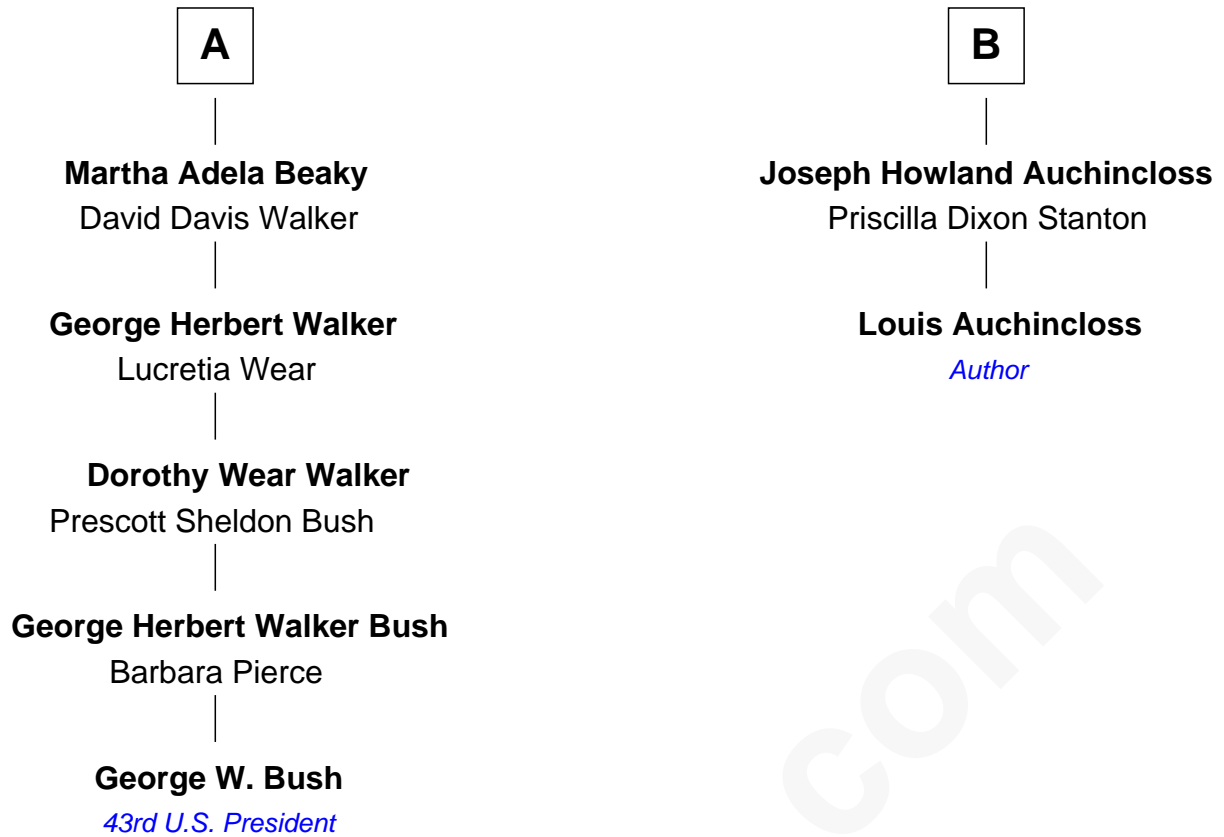

# FamousKin.com Relationship Chart of

**George W. Bush**  
43rd U.S. President

8th cousin 3 times removed of

**Louis Auchincloss**  
Author

**Thomas Richards**  
Welthian - - - - -

**Mary Richards**  
Thomas Hinckley

**James Richards**  
Sarah Gibbons

**Samuel Hinckley**  
Sarah Pope

**Jerusha Richards**  
Gov. Gurdon Saltonstall

**Mary Hinckley**  
Samuel Bangs

**Gen. Gurdon Saltonstall**  
Rebecca Winthrop

**Joseph Bangs**  
Thankful Hamblen

**Sarah Saltonstall**  
Daniel Buck

**Lemuel Bangs**  
Rebecca Keeler

**Gurdon Buck**  
Susannah Mainwaring

**Elijah Keeler Bangs**  
Esther Stackhouse

**Elizabeth Buck**  
John Auchincloss

**Mary Anne Bangs**  
Joseph Ambrose Beaky

**John Winthrop Auchincloss**  
Joanna Hone Russell

**A**

**B**

FamousKin.com