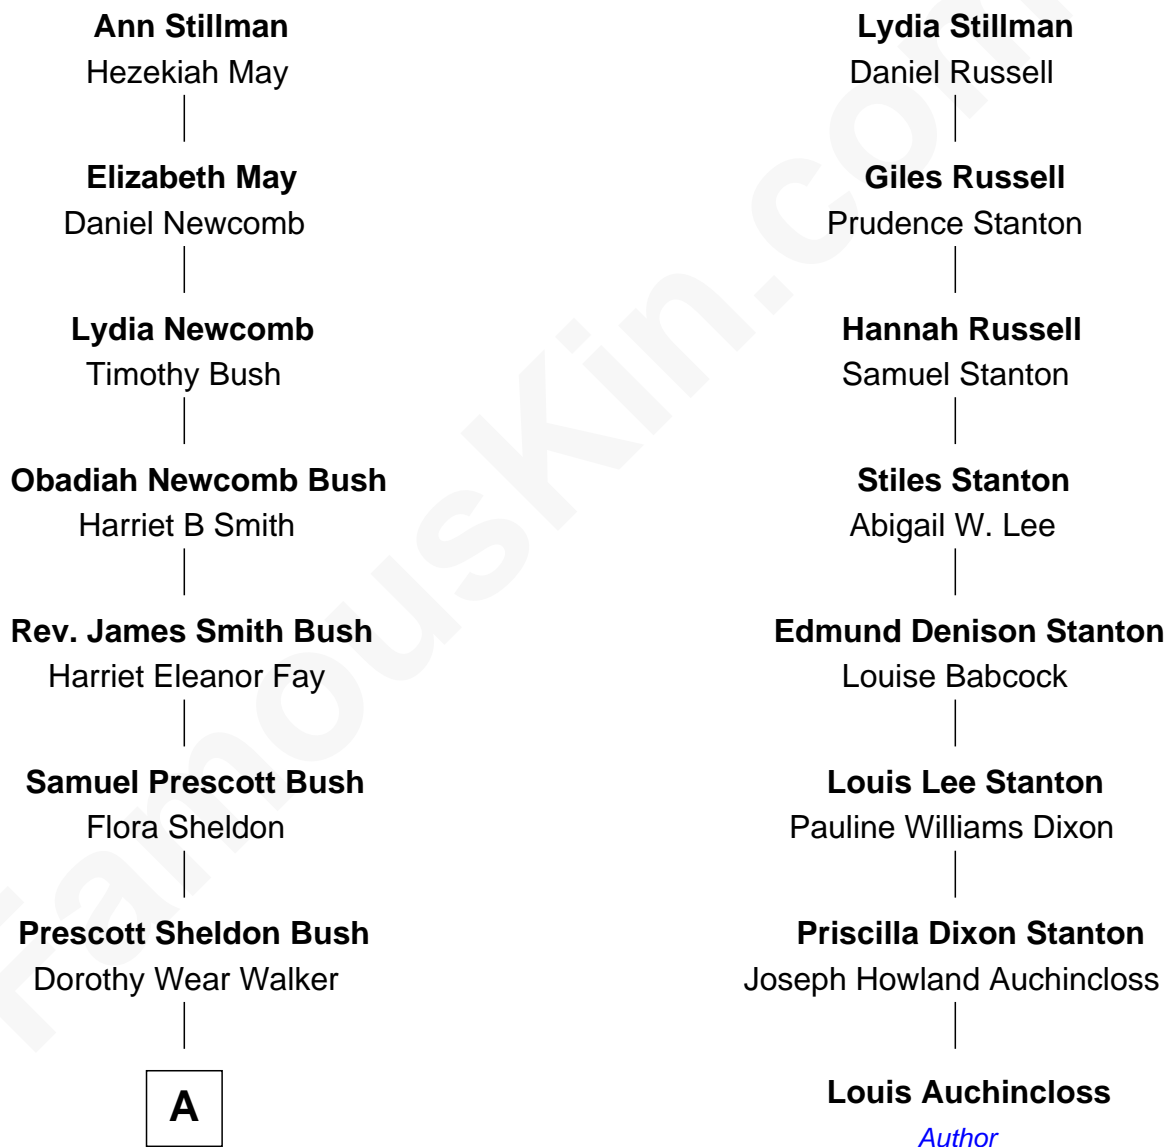

FamousKin.com Relationship Chart of

George W. Bush

43rd U.S. President

7th cousin 1 time removed of

Louis Auchincloss

Author

George Stillman

Rebecca Smith

A

George Herbert Walker Bush

Barbara Pierce

George W. Bush

43rd U.S. President

FamousKin.com