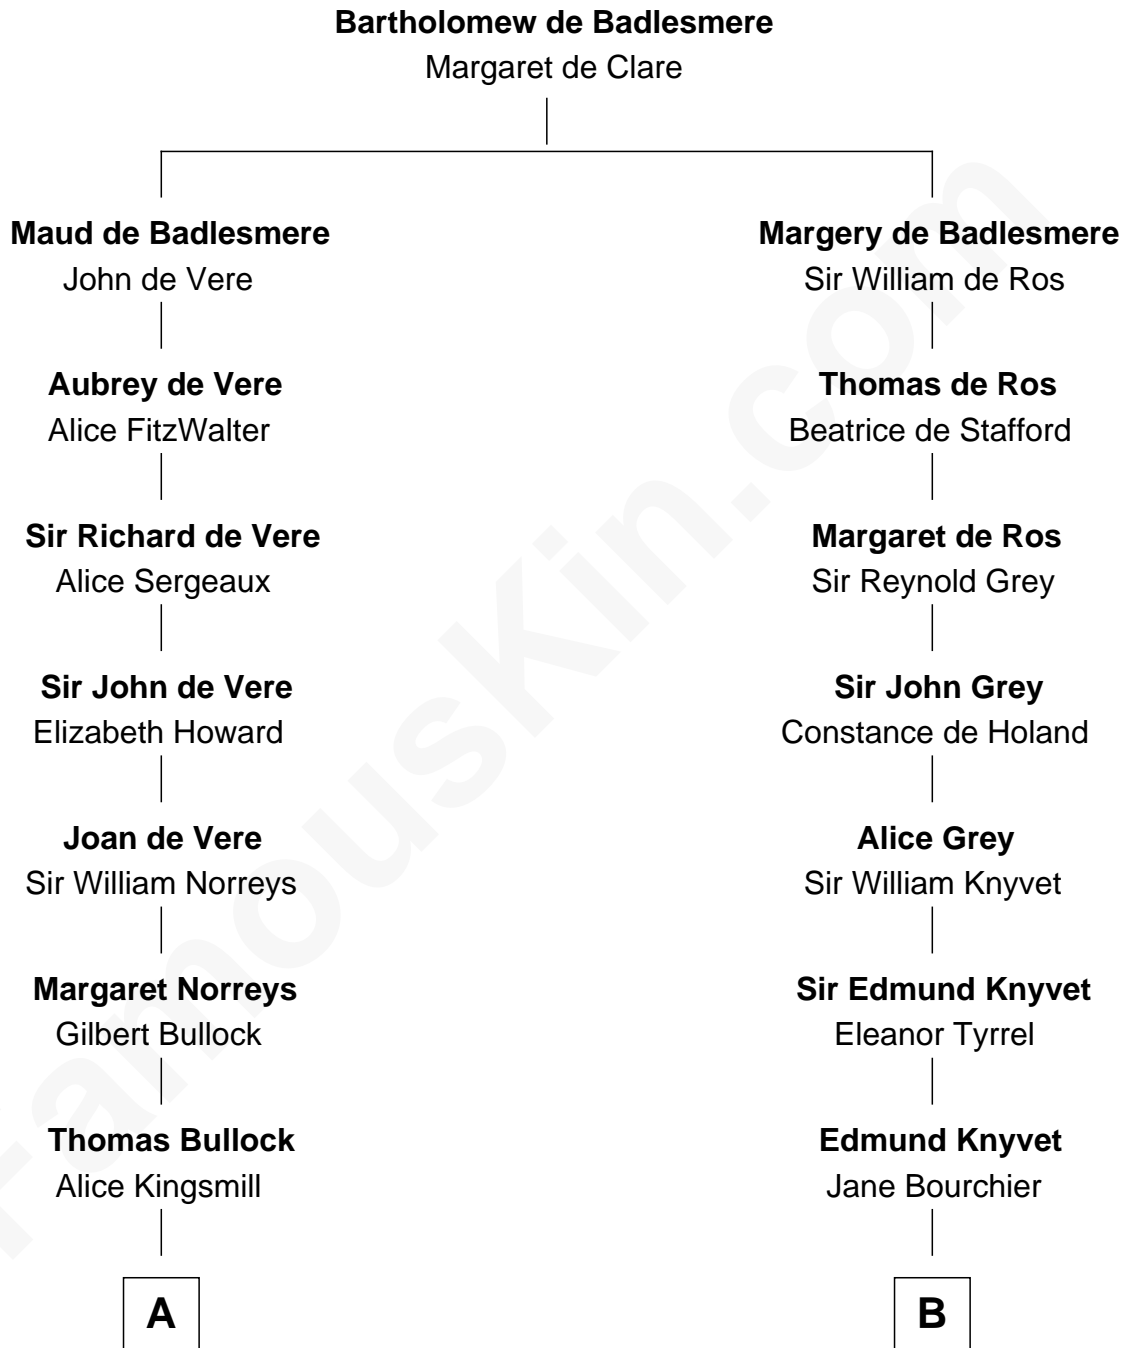

FamousKin.com Relationship Chart of

George W. Bush
43rd U.S. President

19th cousin 2 times removed of

Louis Auchincloss
Author

C

Harriet Eleanor Fay
Rev. James Smith Bush

Samuel Prescott Bush
Flora Sheldon

Prescott Sheldon Bush
Dorothy Wear Walker

George Herbert Walker Bush
Barbara Pierce

George W. Bush
43rd U.S. President

D

John Winthrop Auchincloss
Joanna Hone Russell

Joseph Howland Auchincloss
Priscilla Dixon Stanton

Louis Auchincloss
Author

FamousKin.com