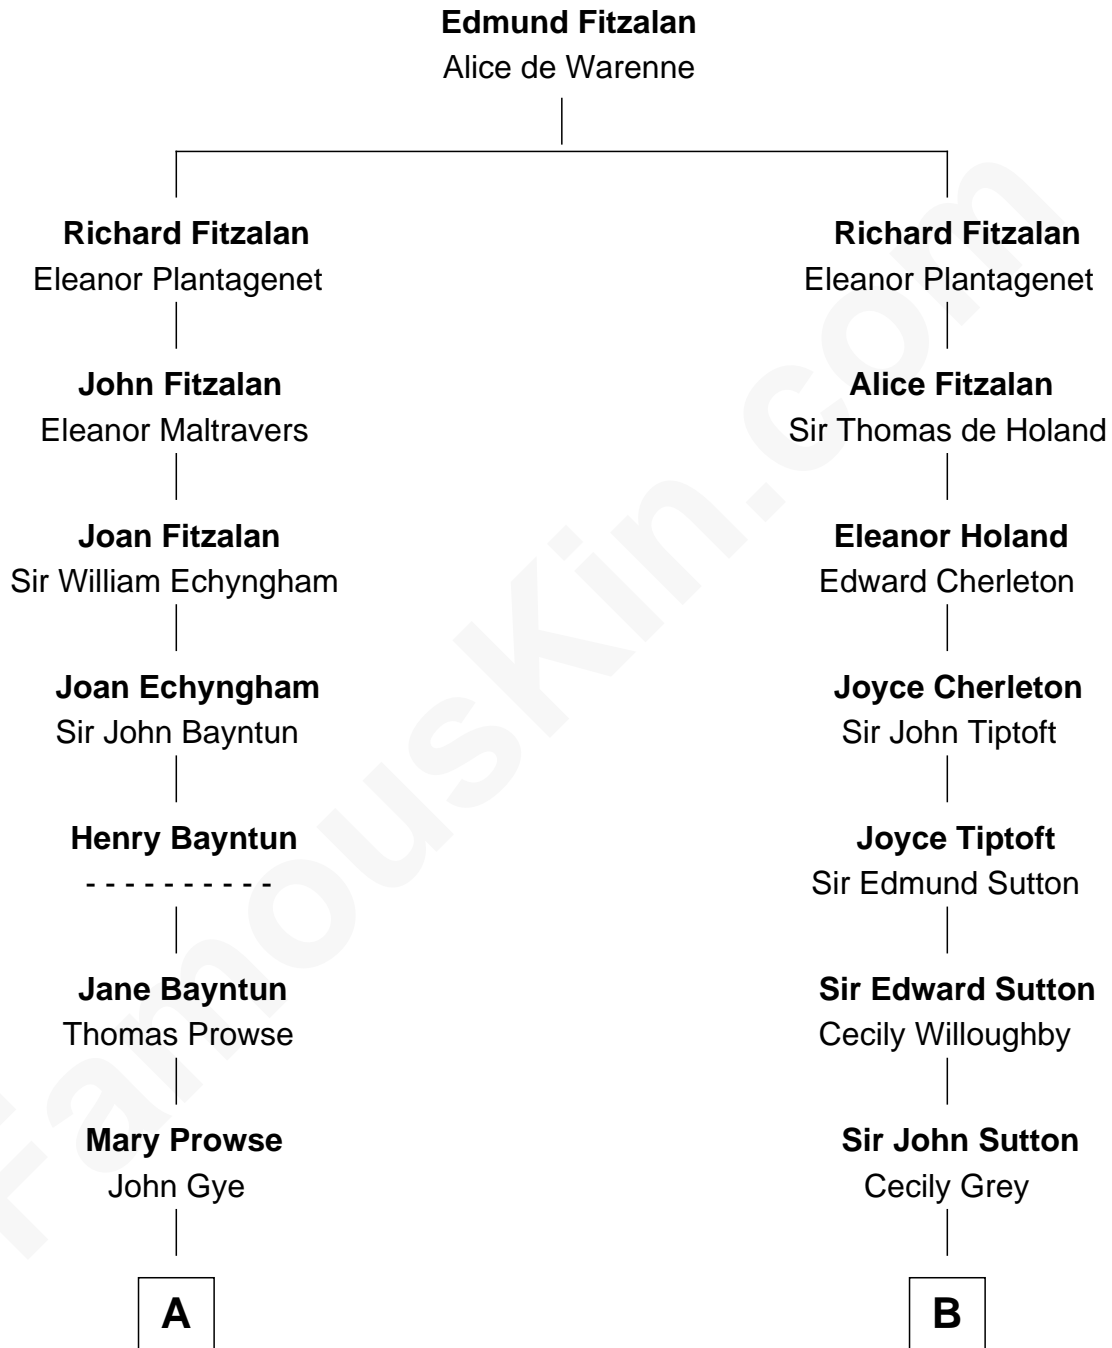

FamousKin.com Relationship Chart of

George W. Bush
43rd U.S. President

18th cousin 2 times removed of

Louis Auchincloss
Author

FamousKin.com