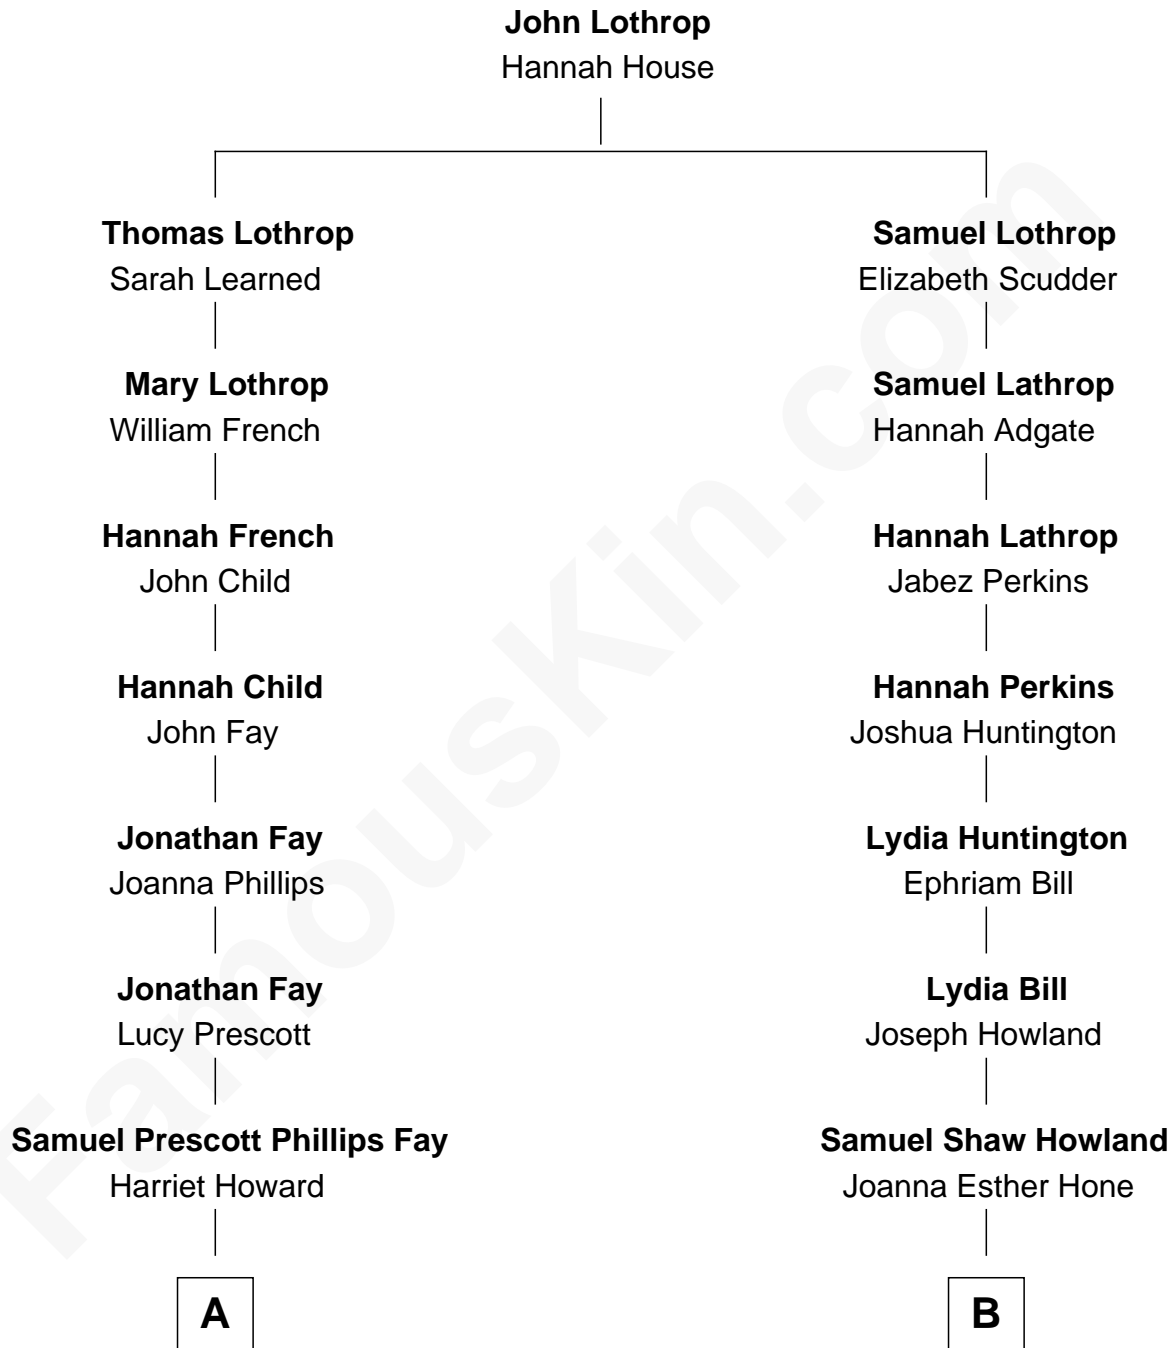

FamousKin.com Relationship Chart of

George W. Bush
43rd U.S. President

10th cousin 2 times removed of

Louis Auchincloss
Author

A

Samuel Howard Fay
Susan Montfort Shellman

Harriet Eleanor Fay
Rev. James Smith Bush

Samuel Prescott Bush
Flora Sheldon

Prescott Sheldon Bush
Dorothy Wear Walker

George Herbert Walker Bush
Barbara Pierce

George W. Bush
43rd U.S. President

B

Caroline Howland
Charles Handy Russell

Joanna Hone Russell
John Winthrop Auchincloss