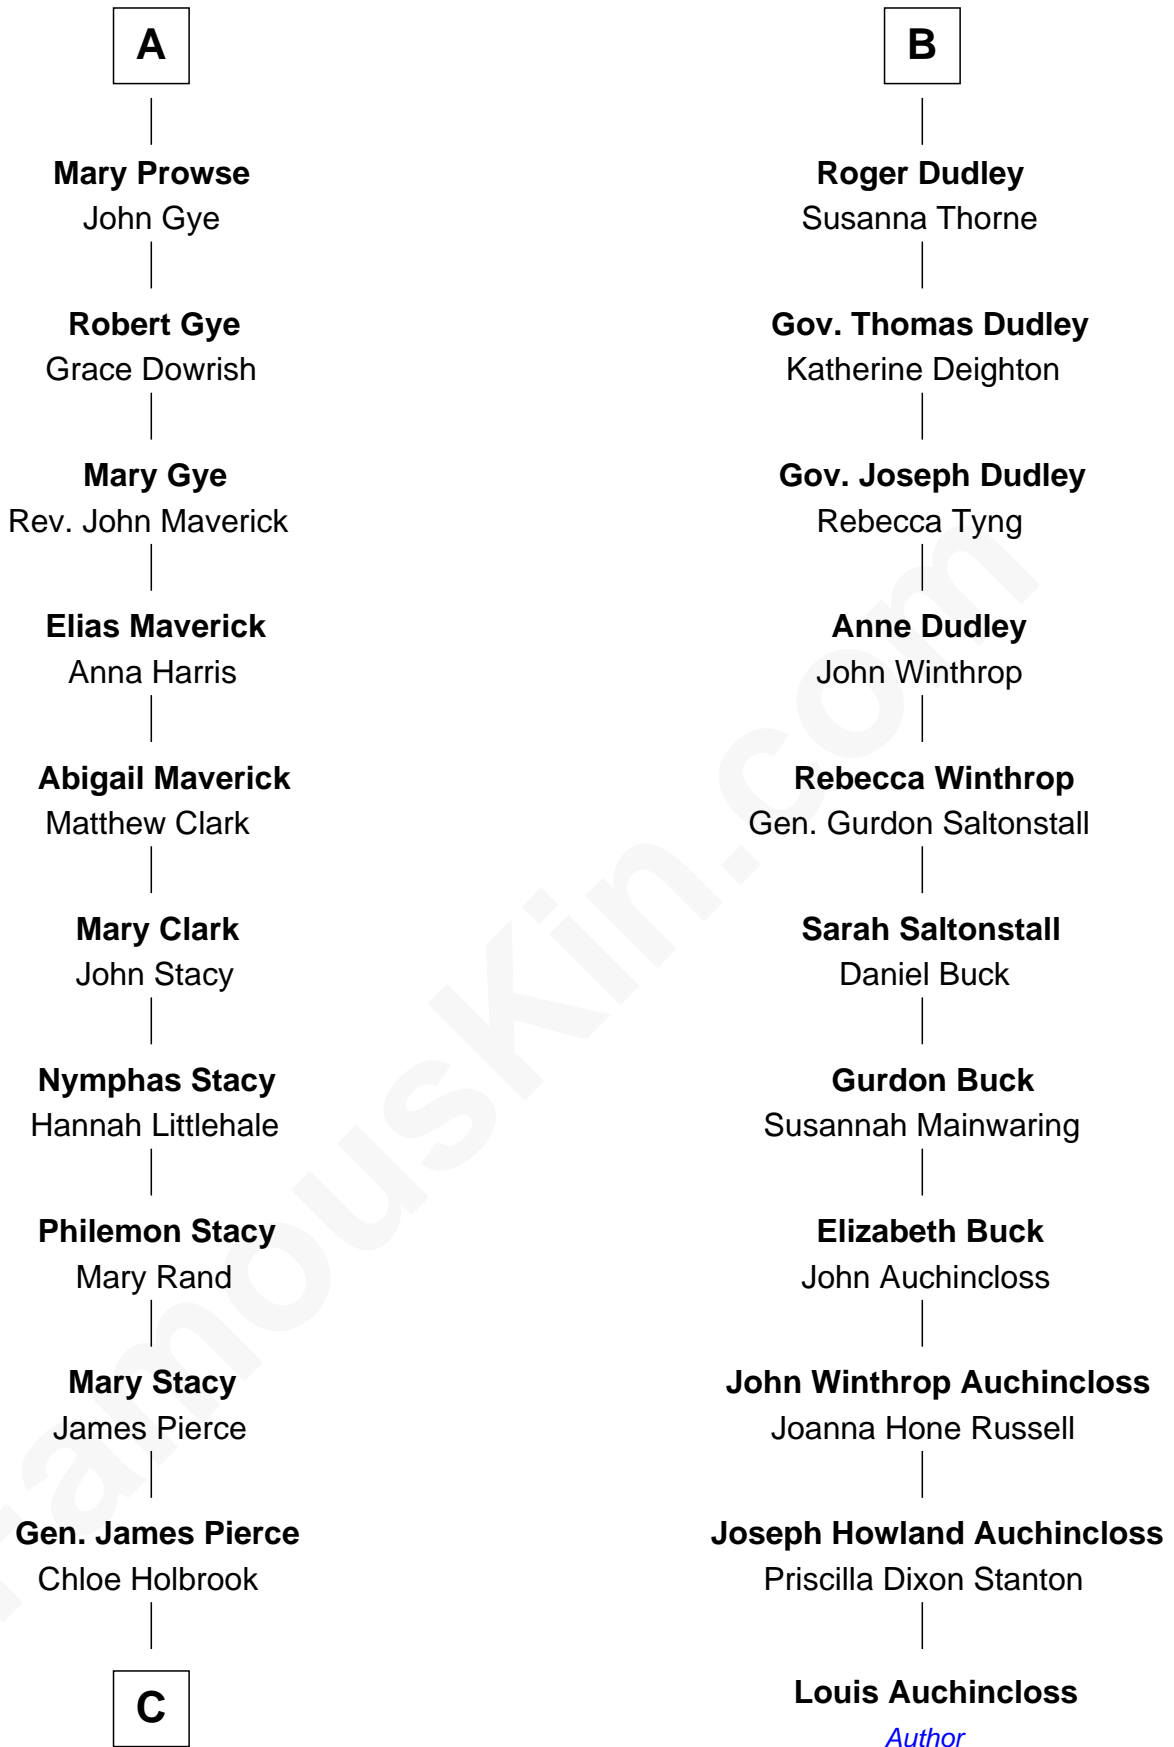

FamousKin.com Relationship Chart of

George W. Bush
43rd U.S. President

17th cousin 4 times removed of

Louis Auchincloss
Author

Sir Maurice de Berkeley
Eve la Zouche

C

Jonas James Pierce

Kate Pritzel

Scott Pierce

Mabel Marvin

Marvin Pierce

Pauline Robinson

Barbara Pierce

George Herbert Walker Bush

George W. Bush

43rd U.S. President