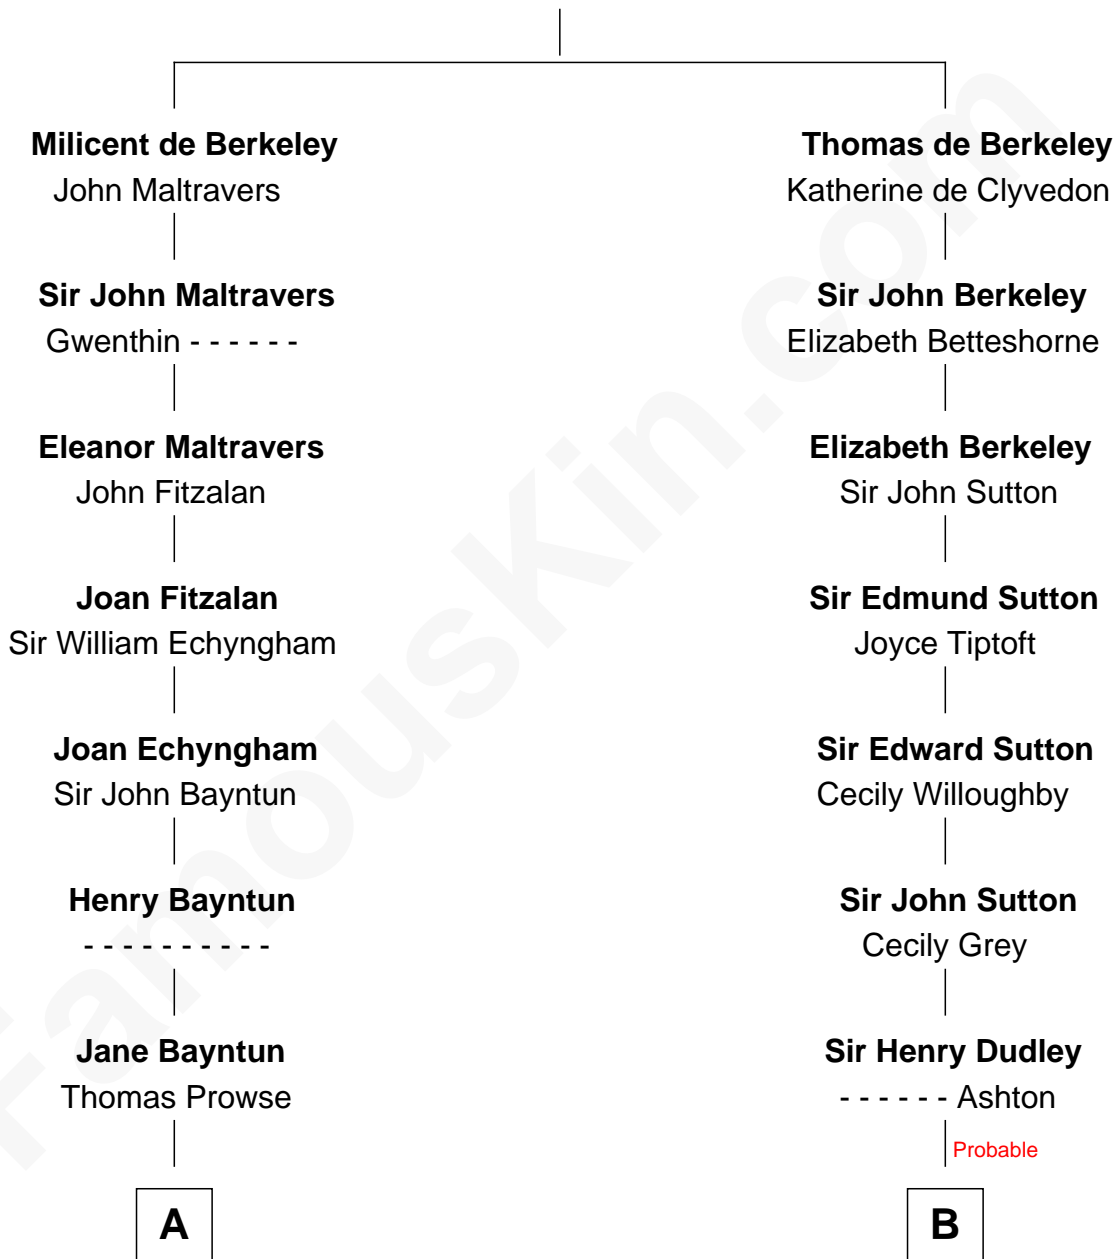

FamousKin.com Relationship Chart of

George W. Bush
43rd U.S. President

17th cousin 4 times removed of

Louis Auchincloss
Author

Sir Maurice de Berkeley
Eve la Zouche

C

Jonas James Pierce

Kate Pritzel

Scott Pierce

Mabel Marvin

Marvin Pierce

Pauline Robinson

Barbara Pierce

George Herbert Walker Bush

George W. Bush

43rd U.S. President